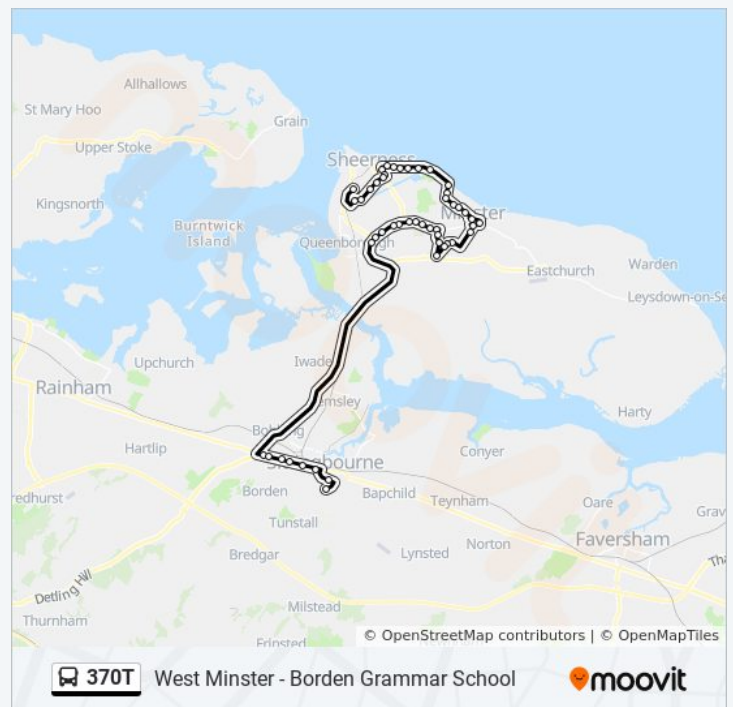

Lyndhurst Grove, Sittingbourne

Memorial Hospital, Sittingbourne

Borden Grammar School, Sittingbourne

Direction: West Minster

48 stops

[VIEW LINE SCHEDULE](#)

Memorial Hospital, Sittingbourne
Borden Grammar School, Sittingbourne
Ufton Lane, Sittingbourne
The Coniston, Chalkwell
Keyways, Sittingbourne
The Billet, Sittingbourne
The Long Hop, Key Street
Pearce And Batt Garage, Key Street
Queenborough Corner, Queenborough
The Rise, Halfway
Holm Place, Halfway
Holmside Avenue, Halfway
Sheerness East Working Mens Club, Halfway
The Heritage, Halfway
Banner Way, Halfway
Oasis Academy Isle Of Sheppey East, Minster
Scrapsgate Road, Minster
Barton Hill Drive, Minster
Sanspareil Avenue, Minster
Yarrow Drive, Minster
Bellflower Avenue, Thistle Hill
Nettle Way, Thistle Hill
Mistletoe Drive, Thistle Hill
Heron Drive, Thistle Hill
Harms Avenue, Minster
Scocles Road Top, Minster
Baldwin Road, Minster
Queens Road Co-Op, Minster
Highview Road, Minster
Seaside Avenue, Minster

Stops: 48

Trip Duration: 60 min

Line Summary:

Minster Drive, Minster

Wards Hill Road Bottom, Minster

The Abbey Hotel, Minster

The White House, Minster

Barton's Point, Marine Town