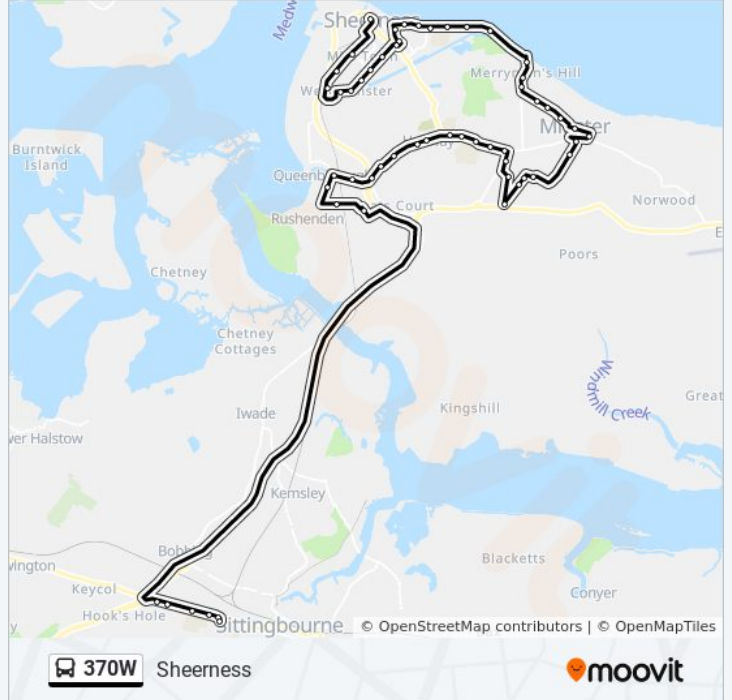

Direction: Sheerness

55 stops

[VIEW LINE SCHEDULE](#)

Sydney Avenue, Sittingbourne
Cryalls Lane, Sittingbourne
Keyways, Sittingbourne
The Billet, Sittingbourne
The Long Hop, Key Street
Pearce And Batt Garage, Key Street
Morrisons, Queenborough
Thomsett Way, Rushenden
Klondyke Industrial Estate, Queenborough
Railway Station, Queenborough
Stanley Avenue, Queenborough
Queenborough Corner, Queenborough
The Rise, Halfway
Holm Place, Halfway
Holmside Avenue, Halfway
Sheerness East Working Mens Club, Halfway
The Heritage, Halfway
Banner Way, Halfway
Oasis Academy Isle Of Sheppey East, Minster
Scrapsgate Road, Minster
Barton Hill Drive, Minster
Sanspareil Avenue, Minster

370W bus Time Schedule

Sheerness Route Timetable:

Sunday	Not Operational
Monday	3:07 PM
Tuesday	3:07 PM
Wednesday	3:07 PM
Thursday	3:07 PM
Friday	3:07 PM
Saturday	Not Operational

370W bus Info

Direction: Sheerness

Stops: 55

Trip Duration: 49 min

Line Summary:

Yarrow Drive, Minster
Bellflower Avenue, Thistle Hill
Nettle Way, Thistle Hill
Mistletoe Drive, Thistle Hill
Heron Drive, Thistle Hill
Harps Avenue, Minster
Scocles Road Top, Minster
Baldwin Road, Minster
Queens Road Co-Op, Minster
Highview Road, Minster
Seaside Avenue, Minster
Minster Drive, Minster
Wards Hill Road Bottom, Minster
The Abbey Hotel, Minster
The White House, Minster
Barton's Point, Marine Town
The Ship on Shore, Marine Town
Yacht Club, Marine Town
Richmond Street, Marine Town
Invicta Road, Marine Town
Catholic Church, Sheerness
Holy Trinity Church, Sheerness
Cavour Road, Sheerness
Fire Station, Sheerness
First Avenue, Sheerness
Wheatsheaf Gardens, Sheerness
Bridgewater Road, West Minster
Hawthorn Avenue, West Minster
Cherry Tree Close, West Minster
Queensway, West Minster
Dorset Road, West Minster
Medway Road, West Minster
Railway Station, Sheerness