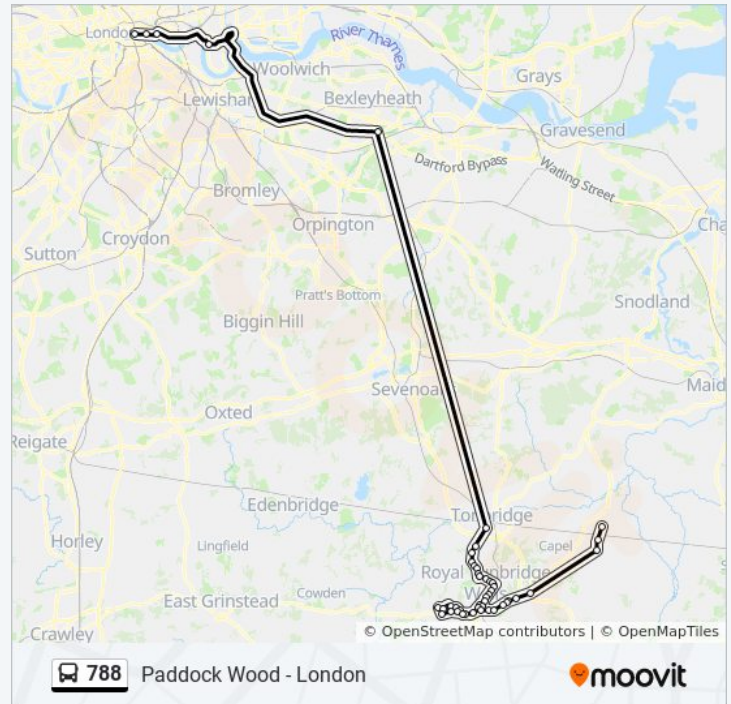

788 bus Info

Direction: Millbank

Stops: 48

Trip Duration: 160 min

Line Summary:

High Brooms Railway Station, High Brooms

High Brooms Post Office, High Brooms

Yew Tree Road, High Brooms

Dornden Drive, Langton Green

Tea Garden Lane, Rusthall

Church, Rusthall

Thursday 5:05 PM - 6:22 PM

Friday 5:05 PM - 6:22 PM

Saturday Not Operational

788 bus Info

Direction: Paddock Wood

Stops: 47

Trip Duration: 118 min

Line Summary:

Trinity Theatre, Tunbridge Wells

Carlton Road, Tunbridge Wells

Shandon Close, Tunbridge Wells

Sandhurst Road South, Sherwood

Swing Gates, Tunbridge Wells