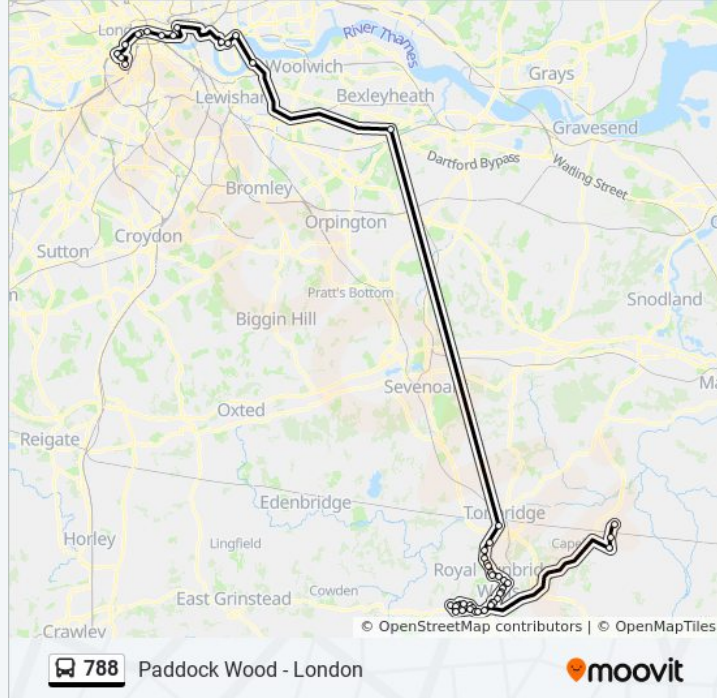

788 bus Info

Direction: Millbank

Stops: 48

Trip Duration: 160 min

Line Summary:

High Brooms Railway Station, High Brooms

High Brooms Post Office, High Brooms

Yew Tree Road, High Brooms

Bexley Black Prince, Bexley

Blackwall Lane (Mu)

Cotton Street, Poplar

Canada Square South (J)

West India Avenue (E)

Leman Street, Aldgate

The Tower Of London (Ta)

London Bridge, City Of London

Blackfriars (B)

Temple Avenue, Temple

Temple

Banqueting House, Westminster

New Scotland Yard (Sd)

Marsham Street (Ns)

Tate Britain (R)

Direction: Paddock Wood

Stops: 47

Trip Duration: 118 min

Line Summary:

Trinity Theatre, Tunbridge Wells

Carlton Road, Tunbridge Wells

Shandon Close, Tunbridge Wells

Sandhurst Road South, Sherwood

Swing Gates, Tunbridge Wells