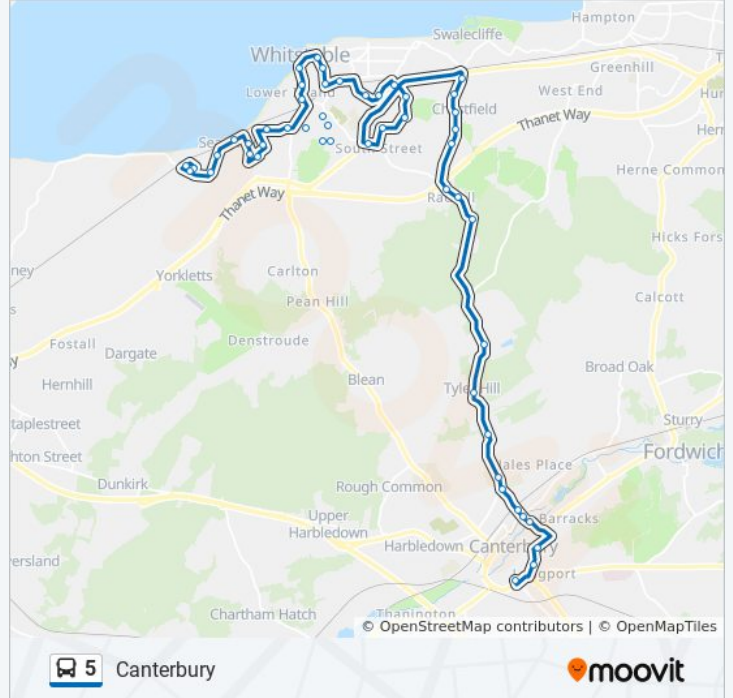

Hamilton Road, Whitstable
Railway Station, Whitstable
The Monument, Whitstable
Ham Shades Lane, Tankerton
Foxgrove Road, Tankerton
Highgate Road, South Tankerton
Lismore Road, South Tankerton
Virginia Road, South Tankerton
Tesco, South Tankerton
Maydowns Road, Chestfield
The Leas, Chestfield
Willow Way, Chestfield
Golf Club, Chestfield
Cherry Orchard, Chestfield
Radfall Ride, Radfall
Dukeswood, Radfall
Broomfield Gate, Radfall
Britton Court Farm, Tyler Hill
The Tyler's Kiln, Tyler Hill
Alcroft Grange, University Of Kent
The Archbishop's School, St Stephens
Ye Olde Beverlie, St Stephens
Market Way, St Stephens
Leisure Centre, St Stephens
Sainsbury'S, Northgate
St Thomas' School, Northgate
Magistrates Court, Canterbury
Bus Station, Canterbury

Direction: Seasalter

47 stops

[VIEW LINE SCHEDULE](#)

Simon Langton Boys' School Grounds,

5 bus Time Schedule

Seasalter Route Timetable:

Sunday	10:00 AM - 5:00 PM
Monday	8:55 AM - 7:15 PM