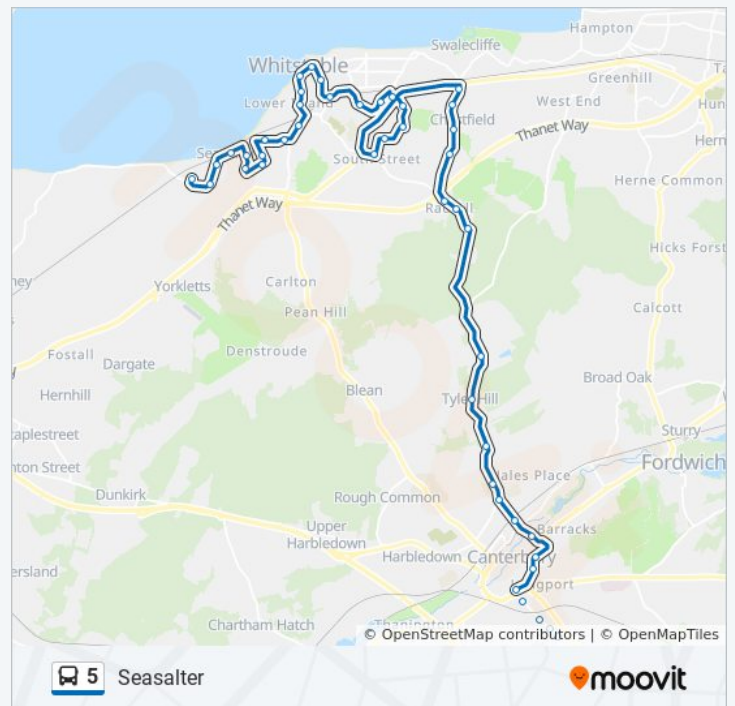

Virginia Road, South Tankerton

Grasmere Road, South Tankerton

Highgate Road, South Tankerton

Foxgrove Road, Tankerton

Ham Shades Lane, Tankerton

The Monument, Whitstable

Railway Station Forecourt, Whitstable

### 5 bus Info

**Direction:** Seasalter

**Stops:** 47

**Trip Duration:** 54 min

**Line Summary:**

Harbour Street, Whitstable

St Alphege Church, Whitstable

Library, Whitstable

Harwich Street, Whitstable

Tollgate Close, Whitstable

Sea Lawn, Whitstable

Britannia Avenue, Whitstable

Sandpiper Road, Whitstable

Shamrock Avenue, Whitstable

Sunray Avenue, Whitstable

Seasalter Bridge, Seasalter

### Direction: South Tankerton

27 stops

[VIEW LINE SCHEDULE](#)

Lucerne Drive East, Seasalter

Lucerne Drive West, Seasalter

Lucerne Drive, Seasalter

Seasalter Cross, Seasalter

Eden Road, Seasalter