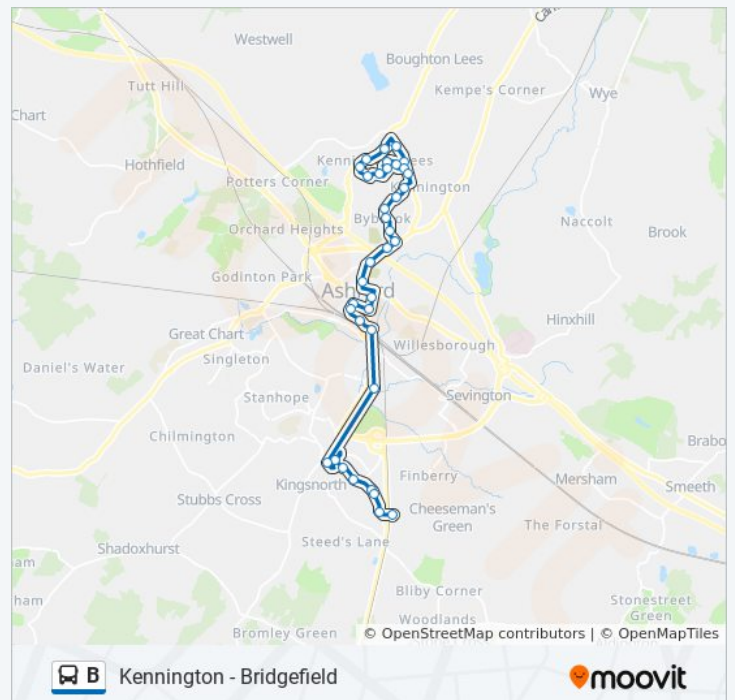

Ashford International Railway Station, Ashford

Elwick Road, Ashford

Bank Street Arrivals, Ashford

Bank Street, Ashford

Vicarage Lane, Ashford

Wellesley Road, Ashford

North Street, Ashford

Heathfield Road, Ashford

Bybrook Barn, Bybrook

Rylands Road, Bybrook

Tadworth Road, Bybrook

Nine Acres, Bybrook

Bockhanger Parade Shops, Bockhanger

B bus Time Schedule

Kennington Route Timetable:

Sunday	8:04 AM - 7:42 PM
Monday	5:44 AM - 9:02 PM
Tuesday	5:44 AM - 9:02 PM
Wednesday	5:44 AM - 9:02 PM
Thursday	5:44 AM - 9:02 PM
Friday	8:04 AM - 7:42 PM
Saturday	7:34 AM - 9:02 PM

B bus Info

Direction: Kennington

Stops: 36

Trip Duration: 38 min

Line Summary:

Grasmere Road, Bockhanger

Meadowbrook Road, Bockhanger

Upper Vicarage Road, Kennington

The Rose, Kennington

Towers School, Kennington

Jersey Close, Kennington

Guernsey Way, Kennington

Hurst Road, Kennington

Bloomsbury Way, Kennington

Bockhanger Lane, Kennington

Kenbrook, Kennington