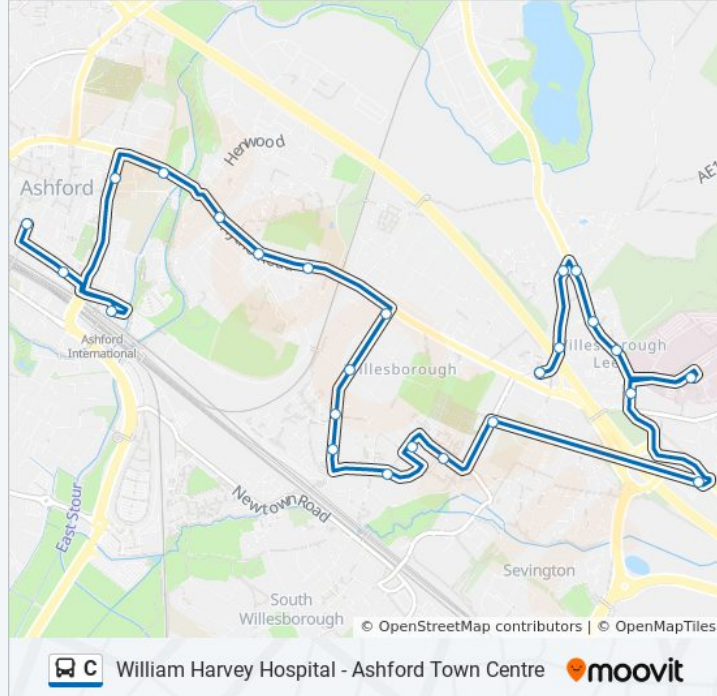

William Harvey Hospital - Ashford Town Centre

Get The App

The C bus line (William Harvey Hospital - Ashford Town Centre) has 2 routes. For regular weekdays, their operation hours are:

(1) Ashford: 6:08 AM - 9:55 PM (2) Willesborough: 5:57 AM - 9:36 PM

Sunday	6:40 AM - 8:55 PM
Monday	6:08 AM - 9:55 PM
Tuesday	6:08 AM - 9:55 PM
Wednesday	6:08 AM - 9:55 PM
Thursday	6:08 AM - 9:55 PM
Friday	6:40 AM - 8:55 PM
Saturday	6:15 AM - 9:55 PM

- High Trees Close, Willesborough
- Winslade Terrace, Willesborough
- Abbey Way, Willesborough
- Blackwall Road South, Willesborough
- Industrial Park, Willesborough
- Sandy Lane, Willesborough
- William Harvey Hospital, Willesborough
- Yeoman Gardens, Willesborough
- Tesco Crooksfoot, Willesborough
- Church Road Post Office, Willesborough
- Breadlands Road, Willesborough
- Mill View, Willesborough
- Summer Leeze, Willesborough
- Hunter Close, Willesborough
- Orion Way, Willesborough
- Osborne Road, Willesborough
- Hunter Road the New Fox Inn, Willesborough
- The Norton Knatchbull School, Ashford
- Mabledon Avenue, Ashford
- Star Road, Ashford
- East Hill, Ashford

C bus Info
Direction: Ashford
Stops: 25
Trip Duration: 34 min
Line Summary:

Wellesley Road, Ashford

Ashford International Railway Station, Ashford

Elwick Road, Ashford

Bank Street Arrivals, Ashford

Direction: Willesborough

20 stops

[VIEW LINE SCHEDULE](#)

Ashford International Railway Station, Ashford

Elwick Road, Ashford

Bank Street Arrivals, Ashford

Bank Street, Ashford

Vicarage Lane, Ashford

Wellesley Road, Ashford