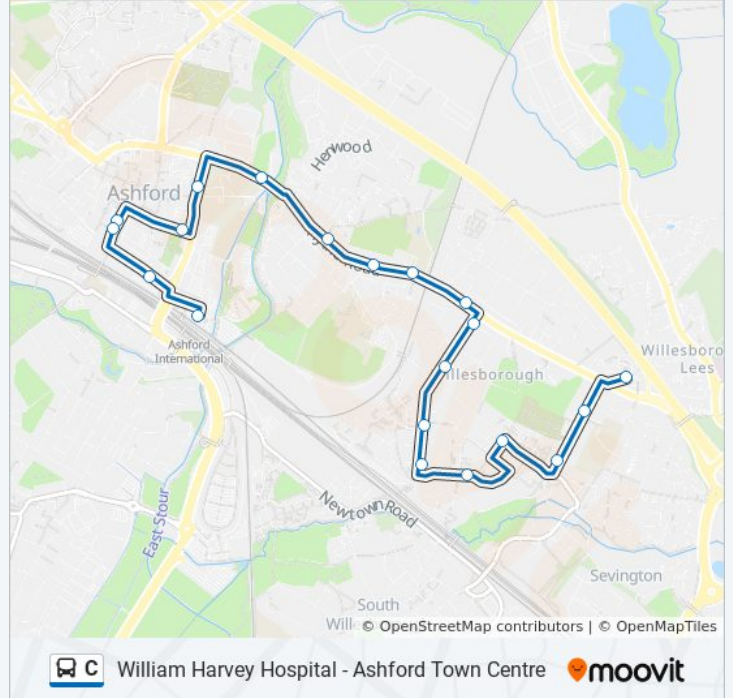

William Harvey Hospital - Ashford Town Centre

Get The App

The C bus line (William Harvey Hospital - Ashford Town Centre) has 2 routes. For regular weekdays, their operation hours are:

(1) Ashford: 6:08 AM - 9:55 PM (2) Willesborough: 5:57 AM - 9:36 PM

20 stops

[VIEW LINE SCHEDULE](#)

Ashford International Railway Station, Ashford

Elwick Road, Ashford

Bank Street Arrivals, Ashford

Bank Street, Ashford

Vicarage Lane, Ashford

Wellesley Road, Ashford

Orion Way, Willesborough

Hunter Close, Willesborough

Summer Leeze, Willesborough

Mill View, Willesborough

Park Place, Willesborough

C bus Time Schedule

Willesborough Route Timetable:

Sunday	6:25 AM - 8:36 PM
Monday	5:57 AM - 9:36 PM
Tuesday	5:57 AM - 9:36 PM
Wednesday	5:57 AM - 9:36 PM
Thursday	5:57 AM - 9:36 PM
Friday	6:25 AM - 8:36 PM
Saturday	6:19 AM - 9:36 PM

C bus Info

Direction: Willesborough

Stops: 20

Trip Duration: 24 min

Line Summary:

Church Road Post Office, Willesborough

High Trees Close, Willesborough

C bus time schedules and route maps are available in an offline PDF at moovitapp.com. Use the [Moovit App](#) to see live bus times, train schedule or subway schedule, and step-by-step directions for all public transit in London.