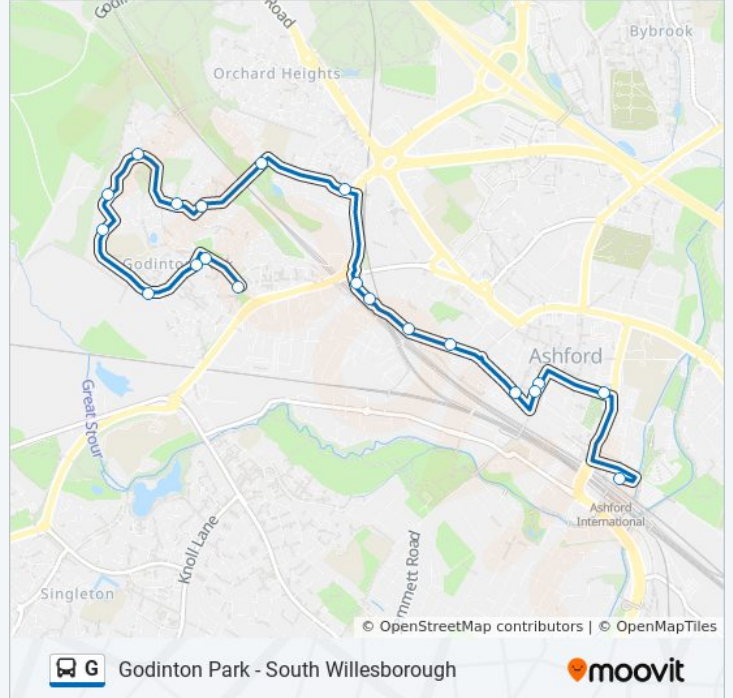

Vicarage Lane, Ashford

Ashford International Railway Station, Ashford

G bus Time Schedule

Ashford Route Timetable:

Sunday	Not Operational
Monday	5:57 AM
Tuesday	5:57 AM
Wednesday	5:57 AM
Thursday	5:57 AM
Friday	Not Operational
Saturday	Not Operational

G bus Info

Direction: Ashford

Stops: 20

Trip Duration: 17 min

Line Summary:

Direction: Godinton Park

26 stops

[VIEW LINE SCHEDULE](#)

G bus Info

Direction: Godinton Park

Stops: 26

Trip Duration: 31 min

Line Summary:

Ashford International Railway Station, Ashford

Elwick Road, Ashford

County Square, Ashford