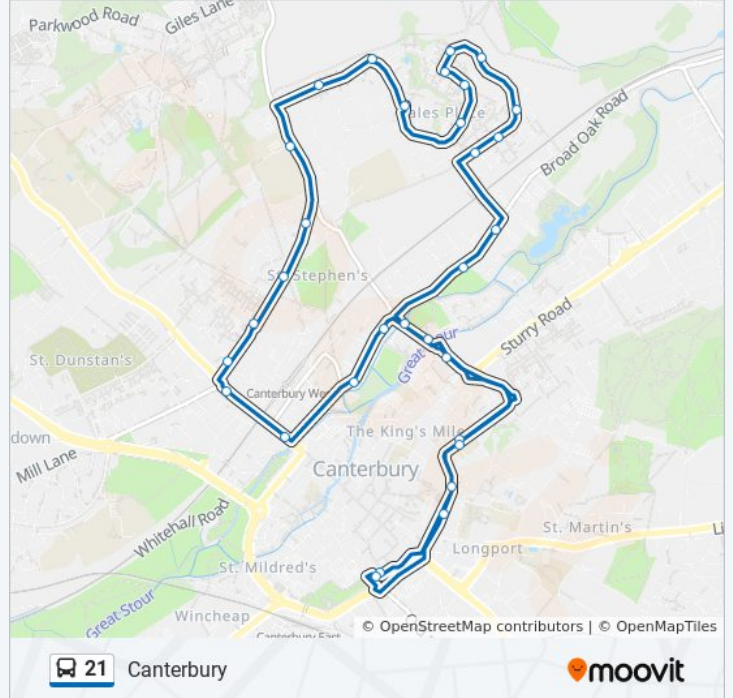

Kemsing Gardens, Hales Place

Ulcombe Gardens, Hales Place

Farleigh Road Corner, Canterbury

Hawthorn Avenue, Canterbury

Leisure Centre, St Stephens

Sainsbury'S, Northgate

St Thomas' School, Northgate

Magistrates Court, Canterbury

Bus Station, Canterbury

21 bus time schedules and route maps are available in an offline PDF at moovitapp.com. Use the [Moovit App](#) to see live bus times, train schedule or subway schedule, and step-by-step directions for all public transit in London.

[About Moovit](#) • [MaaS Solutions](#) • [Supported Countries](#) • [Mooviter Community](#)

© 2024 Moovit - All Rights Reserved

Check Live Arrival Times