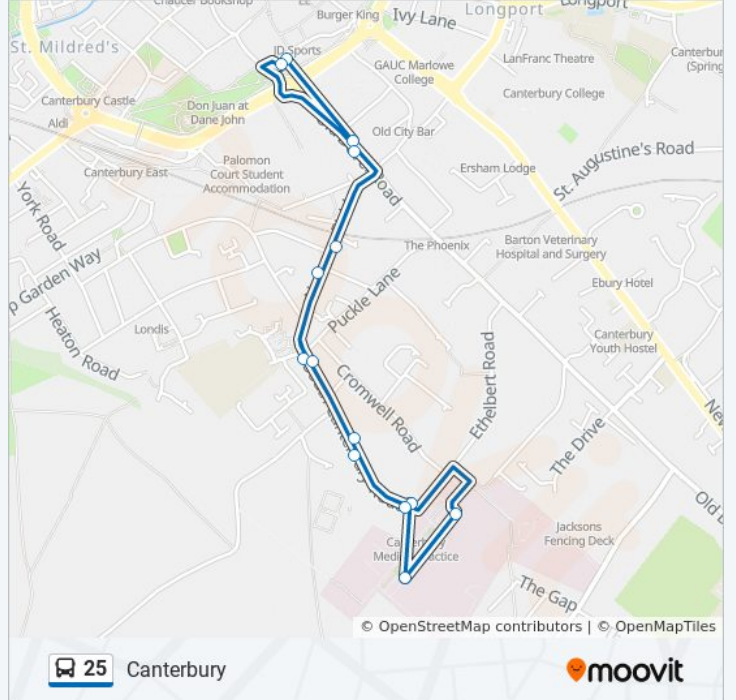

Direction: Canterbury

14 stops

[VIEW LINE SCHEDULE](#)

Bus Station, Canterbury

Health Centre, Canterbury

Prospect Place, South Canterbury

Puckle Lane, South Canterbury

John Graham Court, South Canterbury

Prospect Place, South Canterbury

Health Centre, Canterbury

Bus Station, Canterbury

25 bus Time Schedule

Canterbury Route Timetable:

Sunday	7:15 AM - 8:10 PM
Monday	6:30 AM - 10:35 PM
Tuesday	6:30 AM - 10:35 PM
Wednesday	6:30 AM - 10:35 PM
Thursday	6:30 AM - 10:35 PM
Friday	7:15 AM - 8:10 PM
Saturday	6:50 AM - 10:35 PM

25 bus Info

Direction: Canterbury

Stops: 14

Trip Duration: 16 min

Line Summary:

25 bus time schedules and route maps are available in an offline PDF at moovitapp.com. Use the [Moovit App](#) to see live bus times, train schedule or subway schedule, and step-by-step directions for all public transit in London.