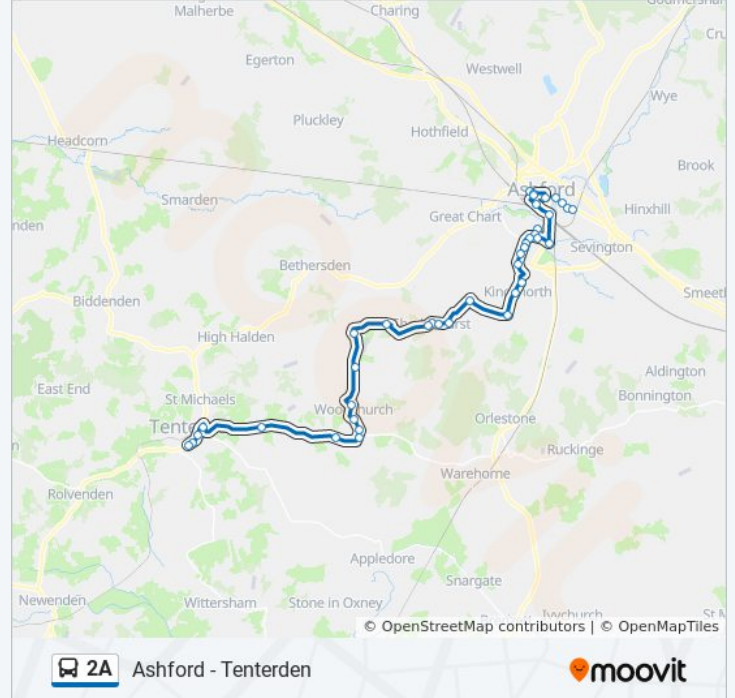

Homewood School, Tenterden

Homewood School Grounds, Tenterden

Turners Avenue, Tenterden

Old Post Office, Tenterden

Town Hall, Tenterden

The Vine, Tenterden

2A bus time schedules and route maps are available in an offline PDF at [moovitapp.com](https://moovitapp.com). Use the [Moovit App](#) to see live bus times, train schedule or subway schedule, and step-by-step directions for all public transit in London.