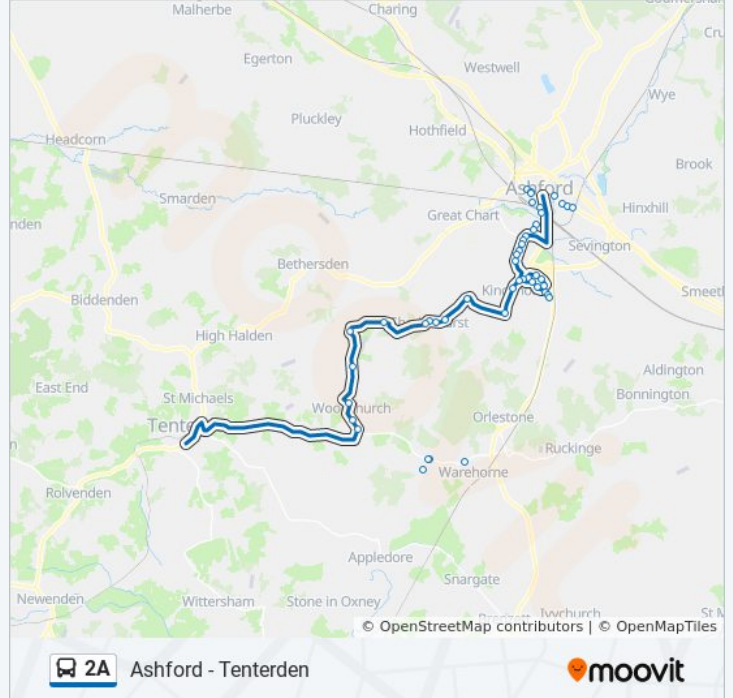

**Direction: Ashford**

45 stops

[VIEW LINE SCHEDULE](#)

- The Vine, Tenterden
- Town Hall, Tenterden
- Old Post Office, Tenterden
- Turners Avenue, Tenterden
- Lime Hill, Tenterden
- Brattle Estate, Woodchurch
- Woodchurch Surgery, Woodchurch
- Kirkwood Avenue, Woodchurch
- Bonny Cravat, Woodchurch
- Shirkoak Park, Shirkoak
- Great Engeham Manor, Woodchurch
- Harlakenden Farm, Shadoxhurst
- Church Lane, Shadoxhurst
- Kings Head, Shadoxhurst
- Park Farm Close, Shadoxhurst
- Lonefield, Shadoxhurst
- Post Office, Stubbs Cross
- Smithfields Crossroads, Kingsnorth
- Queens Head, Kingsnorth
- Park Farm Roundabout, Kingsnorth
- Tesco Park Farm, Park Farm
- Bluebell Close, Park Farm

**2A bus Info**

**Direction:** Ashford

**Stops:** 45

**Trip Duration:** 49 min

**Line Summary:**

Bell Chapel Close, Park Farm  
 Saw Lodge Field, Park Farm  
 Wood Lane, Park Farm  
 Acorn Close, Park Farm  
 Reed Crescent, Park Farm  
 Hawthorn Road, Park Farm  
 Forestall Meadow, Park Farm  
 The Limes, South Ashford  
 Bungalow Stores, South Ashford  
 Bramley Gardens, South Ashford  
 Kingsnorth Road Post Office, South Ashford  
 Cade Road, South Ashford  
 The Beaver Inn, South Ashford  
 Bond Road, South Ashford  
 Christchurch Road, South Ashford  
 Beaver Road Bridge, Ashford  
 Elwick Road, Ashford  
 County Square, Ashford  
 Catholic Church, Ashford  
 East Hill, Ashford  
 Star Road, Ashford  
 Mabledon Avenue, Ashford  
 The Norton Knatchbull School, Ashford

**Direction: Rolvenden**

52 stops

[VIEW LINE SCHEDULE](#)

The Norton Knatchbull School, Ashford  
 Mabledon Avenue, Ashford  
 Star Road, Ashford  
 East Hill, Ashford  
 Park Street, Ashford  
 New Street, Ashford