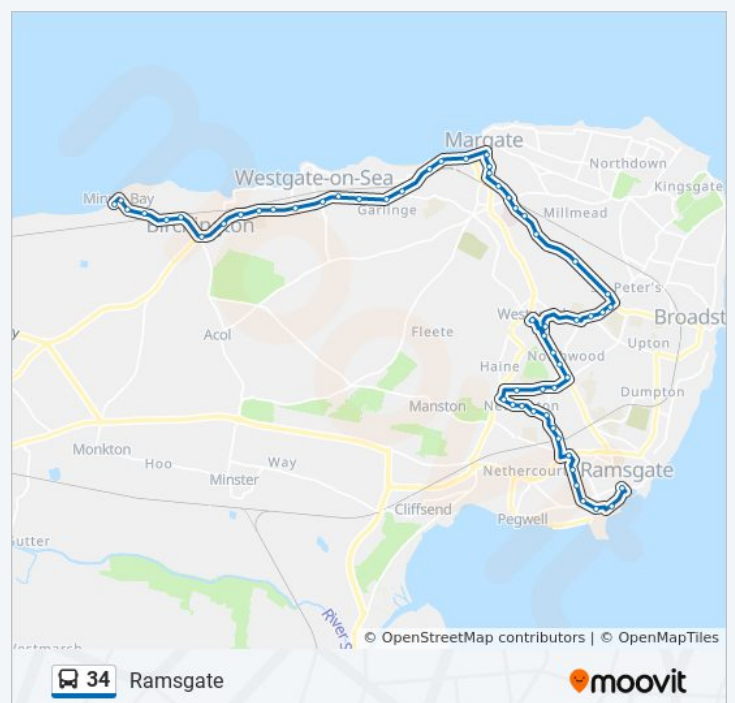

Stops: 16

Trip Duration: 19 min

Line Summary:

Direction: Minnis Bay

58 stops

[VIEW LINE SCHEDULE](#)

- Leopold Street, Ramsgate
- Queen's House, Ramsgate
- Cannonbury Road, Ramsgate
- Grange Road Roundabout, Ramsgate
- South Eastern Road, Ramsgate
- Ashburnham Road, Ramsgate
- Ellington Infant School, St Lawrence
- Telham Avenue, Newington
- The Windmill, Newington
- Bush Avenue, Newington
- St John's Avenue, Newington
- The Centre, Newington
- Hobart Road, Newington
- Quetta Road, Newington
- Royal Harbour Academy Marlowe Way, Newington
- Melbourne Avenue, Newington
- Kingston Close, Newington
- Ashley Close, Northwood

Mill Lane, Margate

Cecil Square, Margate

Marine Terrace, Margate

Nayland Rock, Westbrook

Royal Sea Bathing, Westbrook

Waverley Road, Garlinge

The Hussar, Garlinge

St James' Park Road, Garlinge

Direction: Ramsgate

57 stops

[VIEW LINE SCHEDULE](#)

Canute Road, Minnis Bay
 Walker Lane, Minnis Bay
 Dane Road, Minnis Bay
 Gallwey Avenue, Minnis Bay
 Health Centre, Birchington-On-Sea
 Railway Station, Birchington-On-Sea
 The Square, Birchington-On-Sea
 Epple Road, Birchington-On-Sea
 St James's Terrace, Birchington-On-Sea
 King Ethelbert School, Birchington-On-Sea
 Hengist Road, Birchington-On-Sea
 Domneva Road, Westgate-On-Sea
 Library, Westgate-On-Sea
 Walmer Castle, Westgate-On-Sea
 St James' Park Road, Garlinge
 The Hussar, Garlinge
 Waverley Road, Garlinge
 Royal Sea Bathing, Westbrook
 Nayland Rock, Westbrook
 Marine Terrace, Margate
 Cecil Street Council Offices, Margate
 Mill Lane, Margate

34 bus Info

Direction: Ramsgate

Stops: 57

Trip Duration: 70 min

Line Summary:

St John's Church, Margate

The Oxford, Margate

College Road Roundabout, Margate