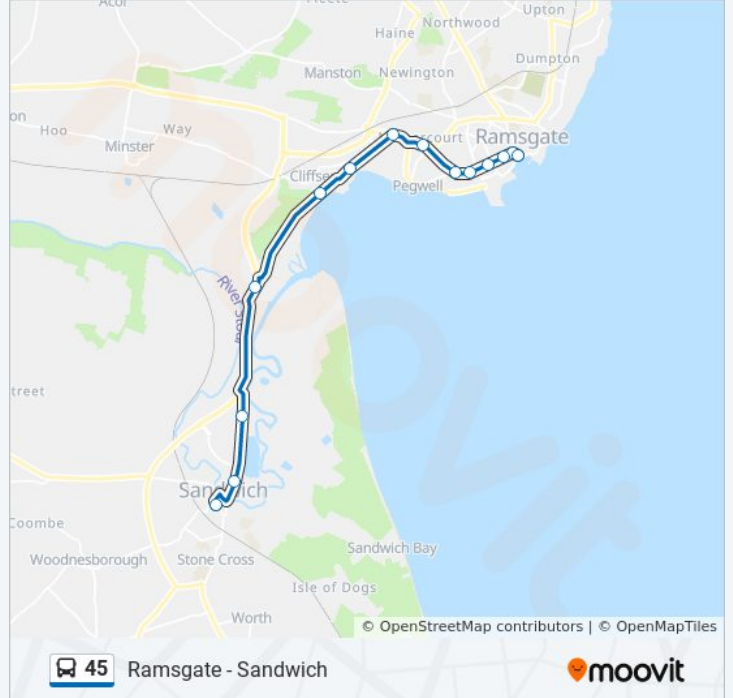

Direction: Broadstairs

33 stops

[VIEW LINE SCHEDULE](#)

- Guildhall, Sandwich
- Industrial Estate, Sandwich
- Discovery Park, Sandwich
- Ebbsfleet Roundabout, Richborough
- The Sportsman, Cliffs End
- Viking Ship, Cliffs End
- Windermere Avenue, Nethercourt
- Nethercourt Circus Canterbury Road, Nethercourt
- Pegwell Road, Ramsgate
- St Augustine's Park, Ramsgate
- Cannonbury Road, Ramsgate
- Queen's House, Ramsgate
- Effingham Street, Ramsgate
- Leopold Street, Ramsgate
- Harbour, Ramsgate
- Wellington Crescent, Ramsgate
- Granville Theatre, Ramsgate
- Truro Road, Ramsgate
- Dumpton Park Drive, Ramsgate
- Winterstoke Way, Dumpton
- Wallwood Road, Dumpton
- Montefiore Avenue, Dumpton

Direction: Ramsgate

14 stops

[VIEW LINE SCHEDULE](#)

Guildhall, Sandwich

Industrial Estate, Sandwich

Discovery Park, Sandwich

Ebbsfleet Roundabout, Richborough

The Sportsman, Cliffs End

45 bus Info

Direction: Ramsgate

Stops: 14

Trip Duration: 23 min

Line Summary:

Direction: Sandwich

32 stops

[VIEW LINE SCHEDULE](#)

45 bus Info

Direction: Sandwich

Stops: 32

Trip Duration: 43 min

Line Summary:

Leopold Street, Ramsgate

Queen's House, Ramsgate

Cannonbury Road, Ramsgate