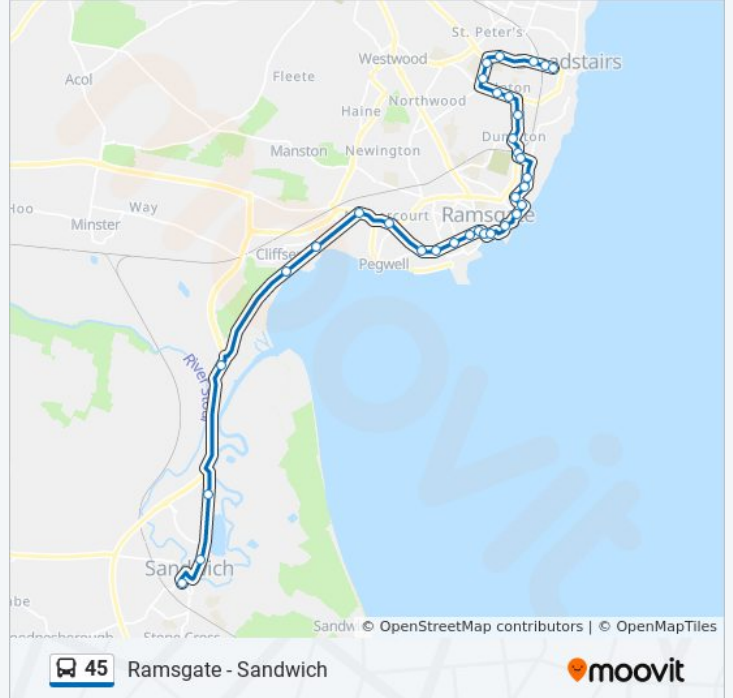

Direction: Broadstairs

33 stops

[VIEW LINE SCHEDULE](#)

- Guildhall, Sandwich
- Industrial Estate, Sandwich
- Discovery Park, Sandwich
- Ebbsfleet Roundabout, Richborough
- The Sportsman, Cliffs End
- Viking Ship, Cliffs End
- Windermere Avenue, Nethercourt
- Nethercourt Circus Canterbury Road, Nethercourt
- Pegwell Road, Ramsgate
- St Augustine's Park, Ramsgate
- Cannonbury Road, Ramsgate
- Queen's House, Ramsgate
- Effingham Street, Ramsgate
- Leopold Street, Ramsgate
- Harbour, Ramsgate
- Wellington Crescent, Ramsgate
- Granville Theatre, Ramsgate
- Truro Road, Ramsgate
- Dumpton Park Drive, Ramsgate
- Winterstoke Way, Dumpton
- Wallwood Road, Dumpton
- Montefiore Avenue, Dumpton

45 bus Info

Direction: Broadstairs

Stops: 33

Trip Duration: 40 min

Line Summary:

Racing Greyhound, Dumpton

The Brown Jug, Dumpton

Park Avenue, Dumpton

Direction: Ramsgate

14 stops

[VIEW LINE SCHEDULE](#)

Guildhall, Sandwich

Industrial Estate, Sandwich

Discovery Park, Sandwich

Ebbsfleet Roundabout, Richborough

The Sportsman, Cliffs End

45 bus Info

Direction: Sandwich

Stops: 32

Trip Duration: 43 min

Line Summary:

Leopold Street, Ramsgate

Queen's House, Ramsgate

Cannonbury Road, Ramsgate