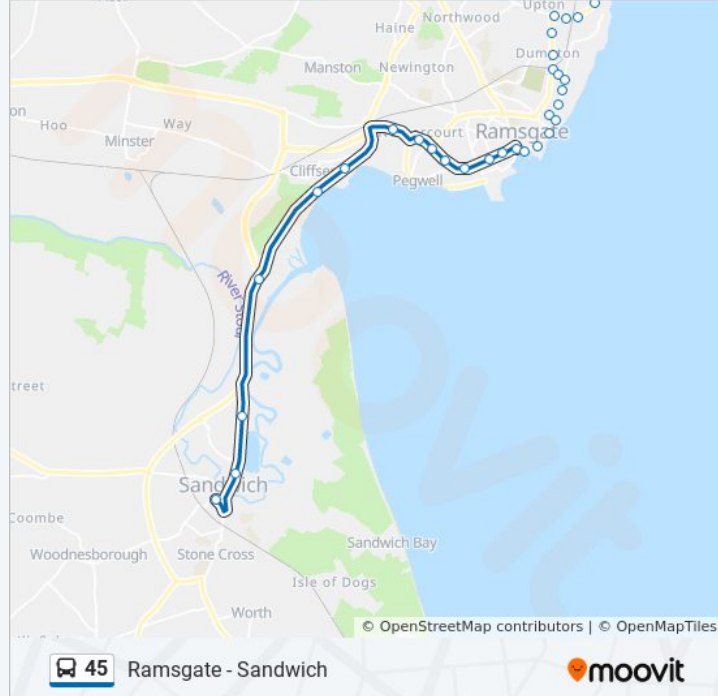

Leopold Street, Ramsgate

Queen's House, Ramsgate

Cannonbury Road, Ramsgate

St Augustine's Park, Ramsgate

St Lawrence Avenue, Ramsgate

Nethercourt Circus London Road, Nethercourt

Nethercourt Circus Canterbury Road, Nethercourt

Windermere Avenue, Nethercourt

Viking Ship, Cliffs End

The Sportsman, Cliffs End

Ebbsfleet Roundabout, Richborough

Discovery Park, Sandwich

Industrial Estate, Sandwich

Guildhall, Sandwich

45 bus time schedules and route maps are available in an offline PDF at moovitapp.com. Use the [Moovit App](#) to see live bus times, train schedule or subway schedule, and step-by-step directions for all public transit in London.

[About Moovit](#) • [MaaS Solutions](#) • [Supported Countries](#) • [Mooviter Community](#)

© 2024 Moovit - All Rights Reserved

Check Live Arrival Times