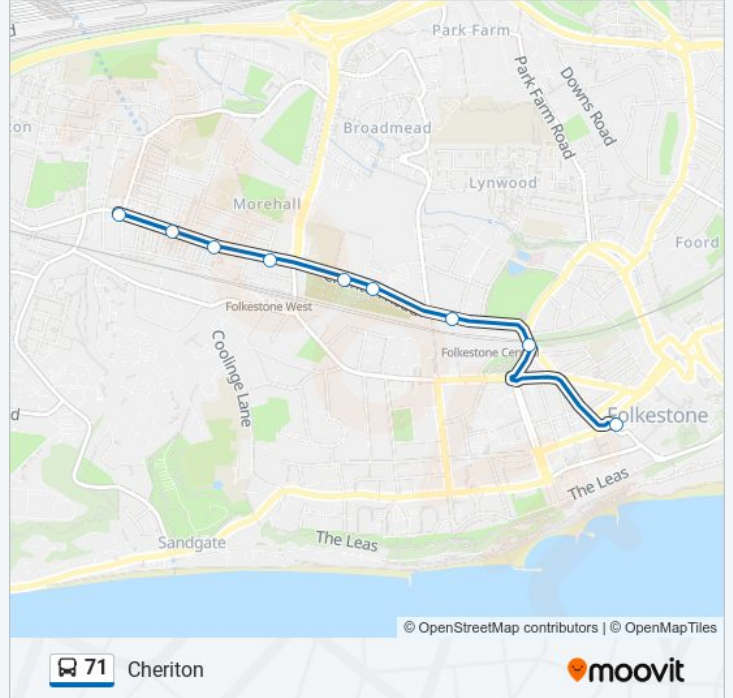

71 bus Info

Direction: Cheriton

Stops: 9

Trip Duration: 9 min

Line Summary:

Direction: Folkestone

23 stops

[VIEW LINE SCHEDULE](#)

Weymouth Road, Cheriton

Richmond Street, Cheriton

Langdon Road, Cheriton

Woodfield Close, Cheriton

Stanley Road, Cheriton

Stoddart Road, Cheriton

Cheriton Post Office, Cheriton

Ilex Road, Cheriton

St George's Road, Cheriton

Harvey Grammar School, Folkestone

71 bus Time Schedule

Folkestone Route Timetable:

Sunday	08:14 - 20:16
Monday	06:35 - 23:19
Tuesday	06:35 - 23:19
Wednesday	06:35 - 23:19
Thursday	06:35 - 23:19
Friday	06:35 - 23:19
Saturday	06:35 - 23:19

71 bus Info

Direction: Folkestone

Stops: 23

Trip Duration: 24 min

Line Summary:

Morrisons, Folkestone

Julian Road, Folkestone

Folkestone Central Railway Station, Folkestone