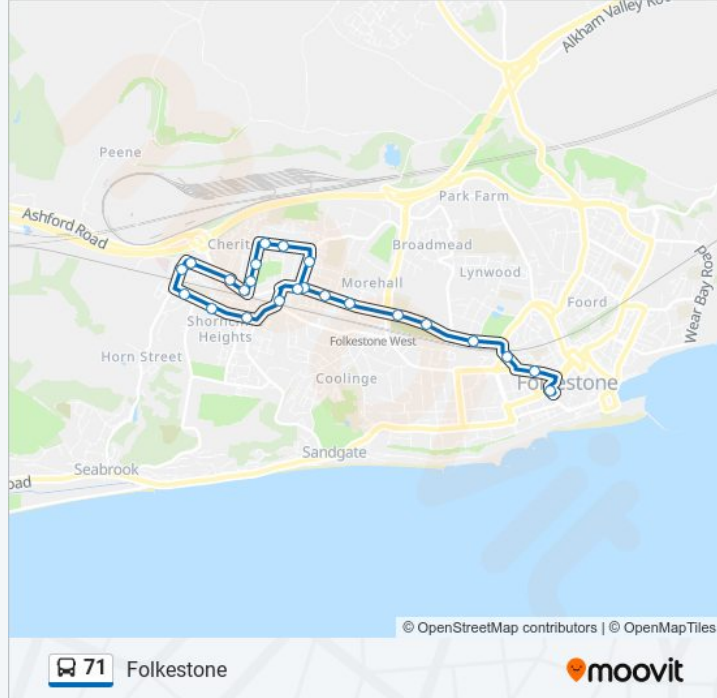

Morrisons, Folkestone

Julian Road, Folkestone

Folkestone Central Railway Station, Folkestone

Connaught Road, Folkestone

Bus Station, Folkestone

71 bus time schedules and route maps are available in an offline PDF at moovitapp.com. Use the Moovit App to see live bus times, train schedule or subway schedule, and step-by-step directions for all public transit in London.

© 2024 Moovit - All Rights Reserved