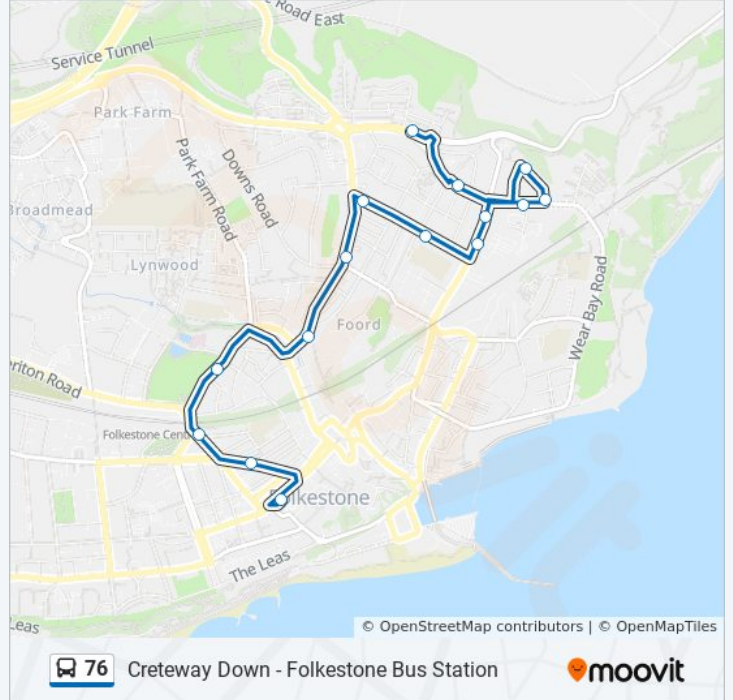

### Direction: Folkestone

15 stops

[VIEW LINE SCHEDULE](#)

- Creteway Down, Folkestone
- Keyes Place, Folkestone
- Stanbury Crescent Top, East Cliff
- Stanbury Crescent Bottom, East Cliff
- Bowles Well Gardens, East Cliff
- Hill Road, Folkestone
- Joyes Road, Folkestone
- Sidney Street, Folkestone
- Joyes Close, Folkestone
- Black Bull, Folkestone
- Cubitt House, Folkestone
- Radnor Park, Folkestone
- Folkestone Central Railway Station, Folkestone
- Connaught Road, Folkestone
- Bus Station, Folkestone

### 76 bus Time Schedule

Folkestone Route Timetable:

Sunday	9:08 AM - 5:38 PM
Monday	6:44 AM - 7:14 PM
Tuesday	6:44 AM - 7:14 PM
Wednesday	6:44 AM - 7:14 PM
Thursday	6:44 AM - 7:14 PM
Friday	9:08 AM - 5:38 PM
Saturday	7:14 AM - 7:14 PM

### 76 bus Info

**Direction:** Folkestone

**Stops:** 15

**Trip Duration:** 15 min

**Line Summary:**

### Direction: Folkestone

7 stops

[VIEW LINE SCHEDULE](#)

Bus Station, Folkestone

Folkestone Central Railway Station, Folkestone

Radnor Park, Folkestone

Cubitt House, Folkestone

Black Bull, Folkestone