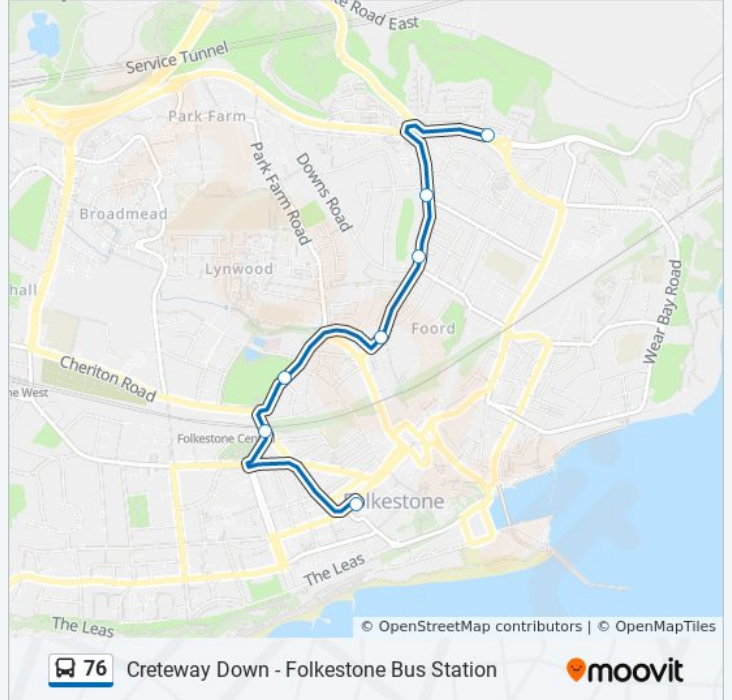

### Direction: Folkestone

7 stops

[VIEW LINE SCHEDULE](#)

Bus Station, Folkestone

Folkestone Central Railway Station, Folkestone

Radnor Park, Folkestone

Cubitt House, Folkestone

Black Bull, Folkestone

Wood Avenue, Folkestone

Creteaway Down, Folkestone

### 76 bus Time Schedule

Folkestone Route Timetable:

Sunday	9:00 AM - 5:30 PM
Monday	7:05 AM - 7:05 PM
Tuesday	7:05 AM - 7:05 PM
Wednesday	7:05 AM - 7:05 PM
Thursday	7:05 AM - 7:05 PM
Friday	9:00 AM - 5:30 PM
Saturday	7:35 AM - 7:05 PM

### 76 bus Info

**Direction:** Folkestone

**Stops:** 7

**Trip Duration:** 8 min

**Line Summary:**

76 bus time schedules and route maps are available in an offline PDF at [moovitapp.com](https://moovitapp.com). Use the [Moovit App](#) to see live bus times, train schedule or subway schedule, and step-by-step directions for all public transit in London.