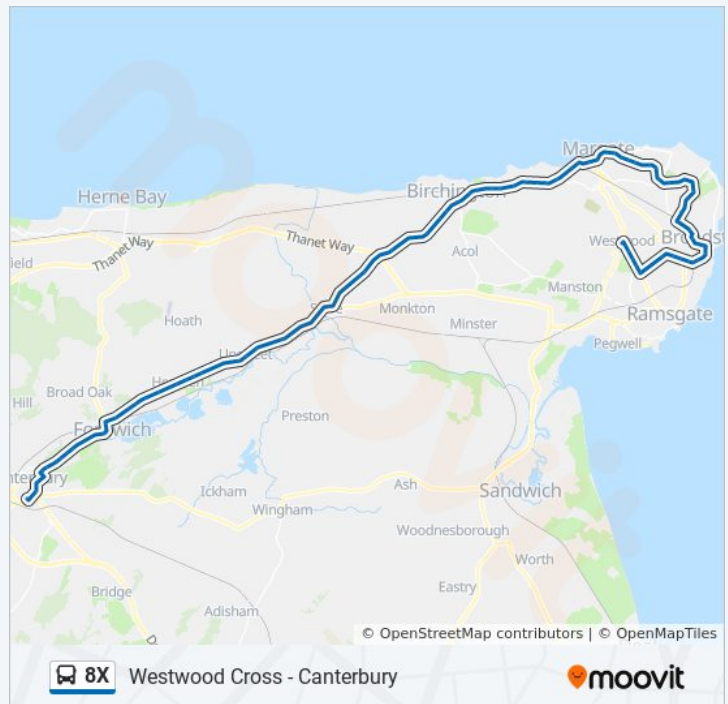

### 8X bus Info

**Direction:** Canterbury

**Stops:** 80

**Trip Duration:** 94 min

**Line Summary:**

Nayland Rock, Westbrook

Royal Sea Bathing, Westbrook

Waverley Road, Garlinge