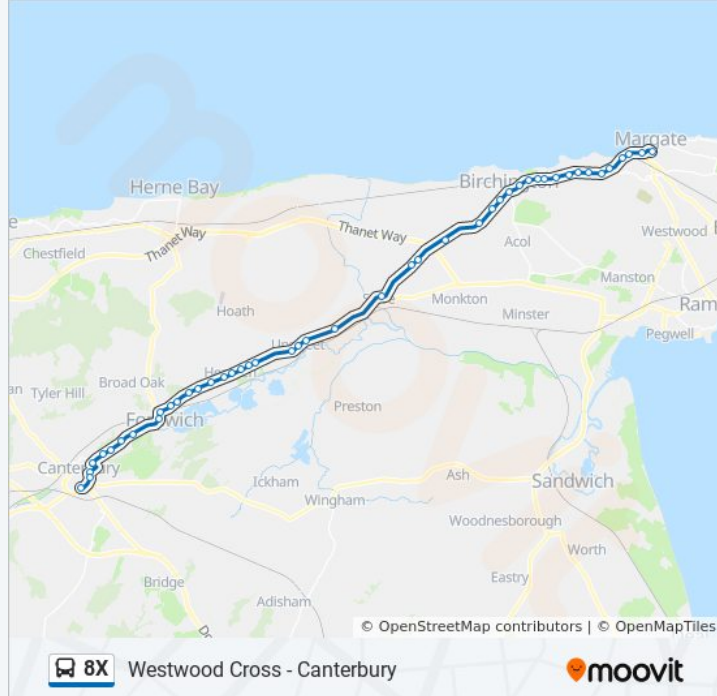

Homewood Road, Sturry

Railway Station, Sturry

Fordwich Road, Sturry

Vauxhall Road, Vauxhall

Reed Avenue, Vauxhall

South Street, Sturry Road

Asda, Sturry Road

Honeywood Close, Sturry Road

Hengist Road, Birchington-On-Sea

Domneva Road, Westgate-On-Sea

Library, Westgate-On-Sea

Walmer Castle, Westgate-On-Sea

St James' Park Road, Garlinge

The Hussar, Garlinge

Waverley Road, Garlinge

Royal Sea Bathing, Westbrook

### Direction: Westwood Cross

80 stops

[VIEW LINE SCHEDULE](#)

### 8X bus Info

**Direction:** Westwood Cross

**Stops:** 80

**Trip Duration:** 92 min

**Line Summary:**

St James's Terrace, Birchington-On-Sea

King Ethelbert School, Birchington-On-Sea

Hengist Road, Birchington-On-Sea