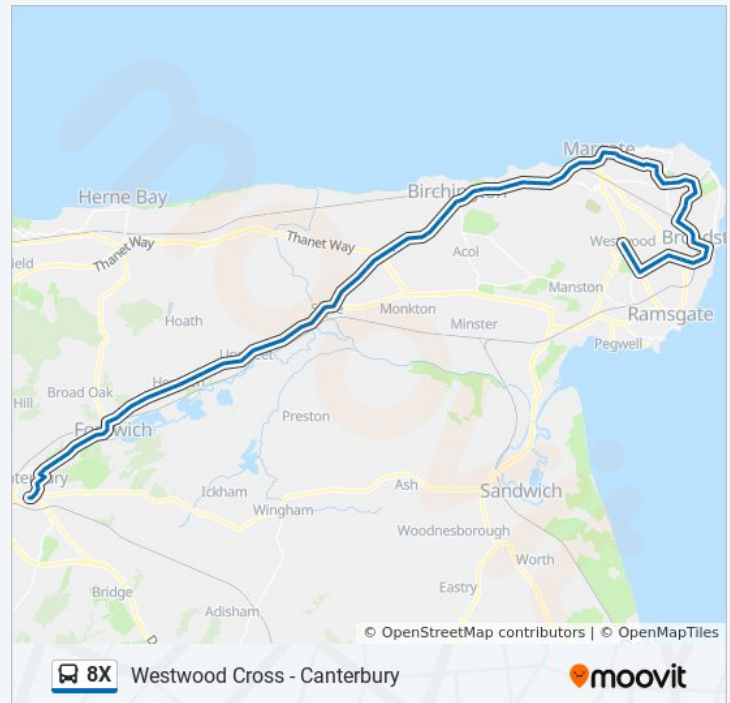

### Direction: Westwood Cross

80 stops

[VIEW LINE SCHEDULE](#)

### 8X bus Info

**Direction:** Westwood Cross

**Stops:** 80

**Trip Duration:** 92 min

**Line Summary:**

St James's Terrace, Birchington-On-Sea

King Ethelbert School, Birchington-On-Sea

Hengist Road, Birchington-On-Sea