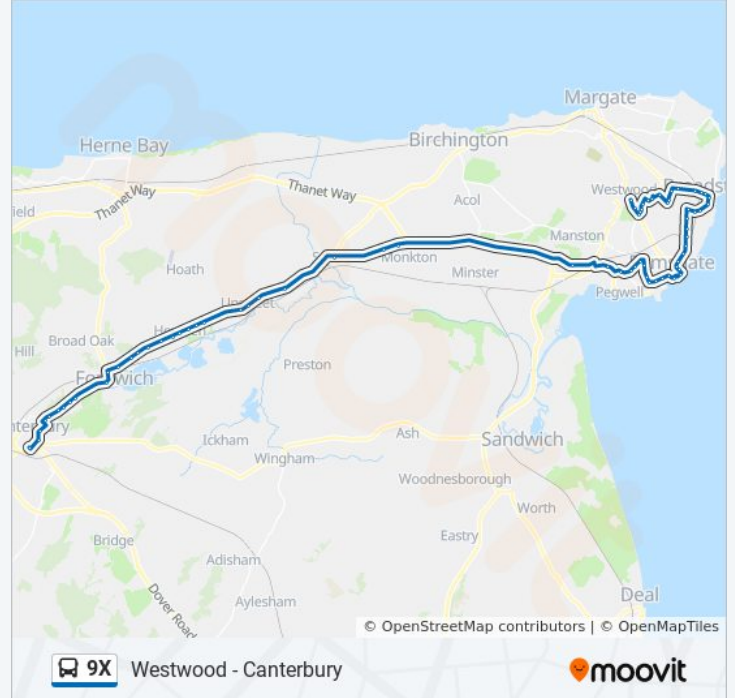

Port Farm, Upstreet

Lakesview Business Park, Hersden

Canterbury Industrial Park, Hersden

East View, Hersden

The Sycamores, Hersden

Chislet Gardens, Hersden

Bredlands Lane, Westbere

Pennington Close, Westbere

Redcot Lane, Sturry

Staines Hill, Sturry

Homewood Road, Sturry

Railway Station, Sturry

Fordwich Road, Sturry

Vauxhall Road, Vauxhall

Reed Avenue, Vauxhall

South Street, Sturry Road

Asda, Sturry Road

Honeywood Close, Sturry Road

Kingsmead Roundabout, Northgate

St Thomas' School, Northgate

Magistrates Court, Canterbury

Bus Station, Canterbury

### Direction: Westwood

70 stops

[VIEW LINE SCHEDULE](#)

Bus Station, Canterbury

Magistrates Court, Canterbury

St Thomas' School, Northgate

Kingsmead Roundabout, Northgate

Brymore Road, Sturry Road