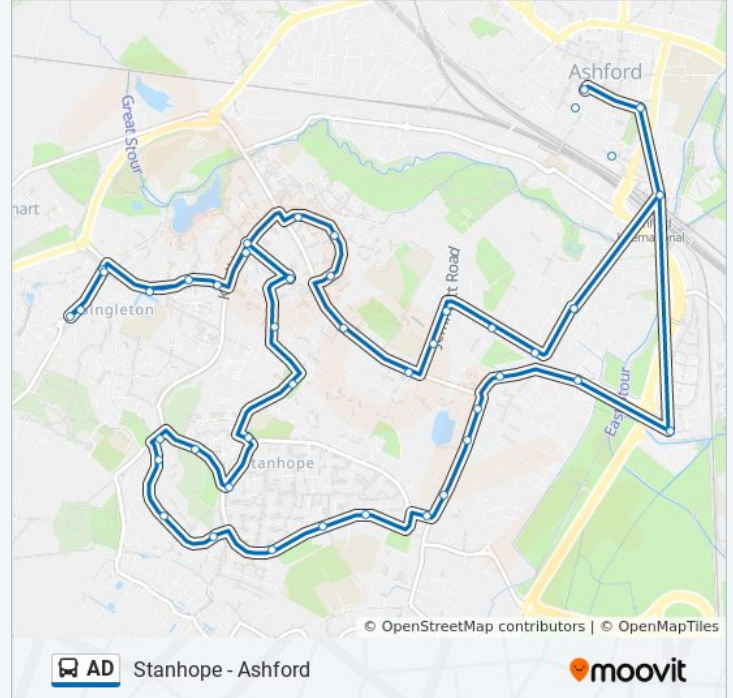

Watercress Lane, South Ashford

Maypits, South Ashford

Beaver Green, South Ashford

Cuckoo Lane, Stanhope

Kilndown Close, Stanhope

Plantation, Bridewell

Langney Drive, Bridewell

Flimwell, Bridewell

Penn Hill, Bridewell

Washford Farm Road, Bridewell

Newenden Close, Stanhope

Shops, Stanhope

Ray Allen Centre, Stanhope

Stanhope Entrance, Stanhope

Bramley Gardens, South Ashford

Kingsnorth Road Post Office, South Ashford

Cade Road, South Ashford

The Beaver Inn, South Ashford

B And Q, South Ashford

Designer Outlet And Asda, South Ashford

Ashford International Railway Station, Ashford

Elwick Road, Ashford

Bank Street Arrivals, Ashford

AD bus time schedules and route maps are available in an offline PDF at moovitapp.com. Use the [Moovit App](#) to see live bus times, train schedule or subway schedule, and step-by-step directions for all public transit in London.

[About Moovit](#) · [MaaS Solutions](#) · [Supported Countries](#) · [Mooviter Community](#)

© 2024 Moovit - All Rights Reserved

Check Live Arrival Times