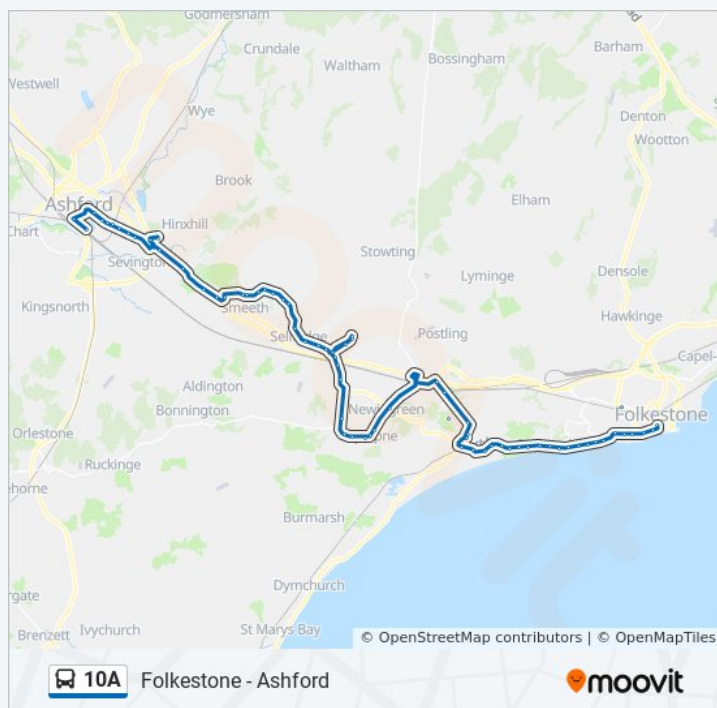

### 10A bus Info

**Direction:** Folkestone

**Stops:** 74

**Trip Duration:** 100 min

**Line Summary:**

Siegfried Close, Sellindge

Meadow Grove, Sellindge

Barrow Hill Farm, Sellindge

Industrial Estate, Lympne

Reach Road, Lympne

Lympne Place, Lympne

The County Members, Lympne

Harman Avenue, Lympne

Belcaire Close, Lympne

Stone Street, Newingreen

Sandling Turning, Sandling

Douglas Avenue, Hythe

Mill Road, Hythe

Cannongate Road, Seabrook

Saxon Close, Seabrook

St Saviour's Hospital, Seabrook

Cliff Road, Seabrook

The Fountain, Seabrook

Battery Point, Sandgate

The Fountain, Seabrook

Cliff Road, Seabrook

St Saviour's Hospital, Seabrook

Saxon Close, Seabrook

Cannongate Road, Seabrook

Mill Road, Hythe

Douglas Avenue, Hythe

Old Prospect Road, Hythe