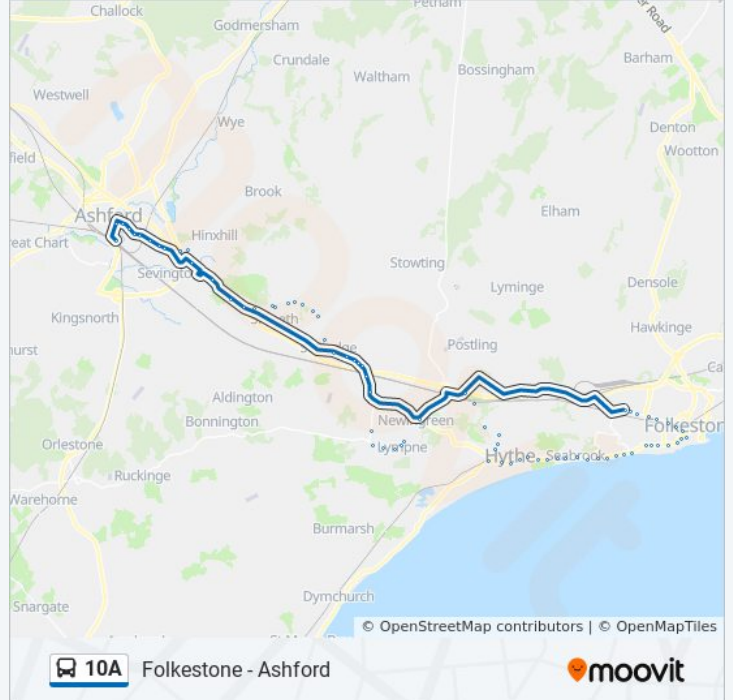

Harringe Lane, Sellindge

Business Village, Mersham

Mersham Turn, Mersham

Bockham Lane, Mersham

Tesco Crooksfoot, Willesborough

Church Road, Willesborough

Waterside, Willesborough

Hythe Road the New Fox Inn, Willesborough

The Norton Knatchbull School, Ashford

Mabledon Avenue, Ashford

Star Road, Ashford

East Hill, Ashford

Wellesley Road, Ashford

Ashford International Railway Station, Ashford

Elwick Road, Ashford

County Square, Ashford

**Direction: Folkestone**

74 stops

[VIEW LINE SCHEDULE](#)

County Square, Ashford

Ashford International Railway Station, Ashford

**10A bus Time Schedule**

Folkestone Route Timetable:

Sunday	Not Operational
Monday	6:55 AM - 2:04 PM
Tuesday	6:55 AM - 2:04 PM

Douglas Avenue, Hythe

Mill Road, Hythe

Cannongate Road, Seabrook

Saxon Close, Seabrook

St Saviour's Hospital, Seabrook

Cliff Road, Seabrook

The Fountain, Seabrook

Battery Point, Sandgate