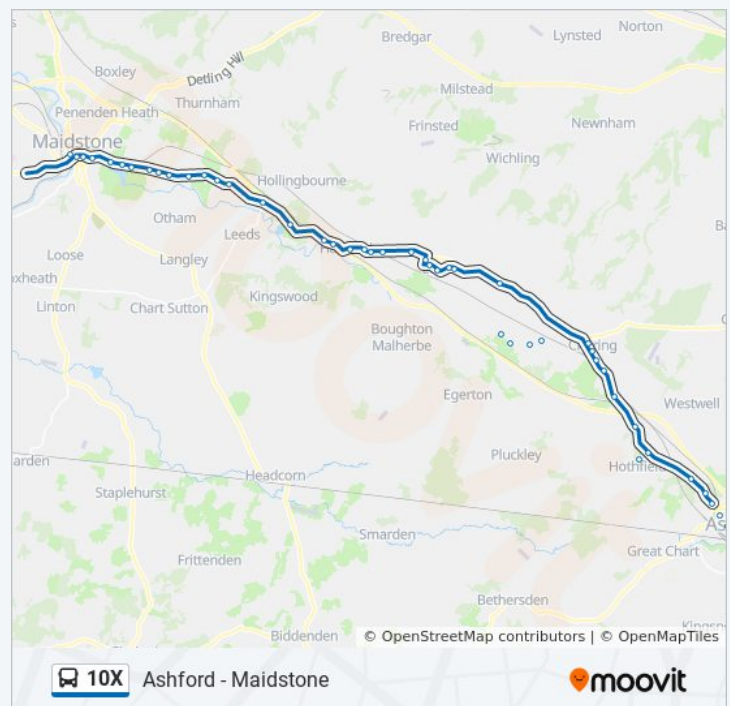

The Square, Lenham

Honywood Road, Lenham

Cherry Close, Lenham

Loder Close, Lenham

Dickley Wood, Lenham

10X bus Time Schedule

Maidstone Route Timetable:

Sunday	Not Operational
Monday	6:00 AM - 5:44 PM
Tuesday	6:00 AM - 5:44 PM
Wednesday	6:00 AM - 5:44 PM
Thursday	6:00 AM - 5:44 PM
Friday	Not Operational
Saturday	7:44 AM - 5:44 PM

10X bus Info

Direction: Maidstone

Stops: 50

Trip Duration: 66 min

Line Summary:

Church Lane, Harrietsham

Chippendayle Drive, Harrietsham

The Roebuck, Harrietsham

Primary School, Harrietsham

Holm Mill Lane, Harrietsham

Chegworth Lane, Harrietsham

Broomfield Turning, Hollingbourne

Great Danes Hotel, Hollingbourne

Caravan Park, Bearsted

Crismill Lane, Bearsted

Tudor Park Hotel, Bearsted