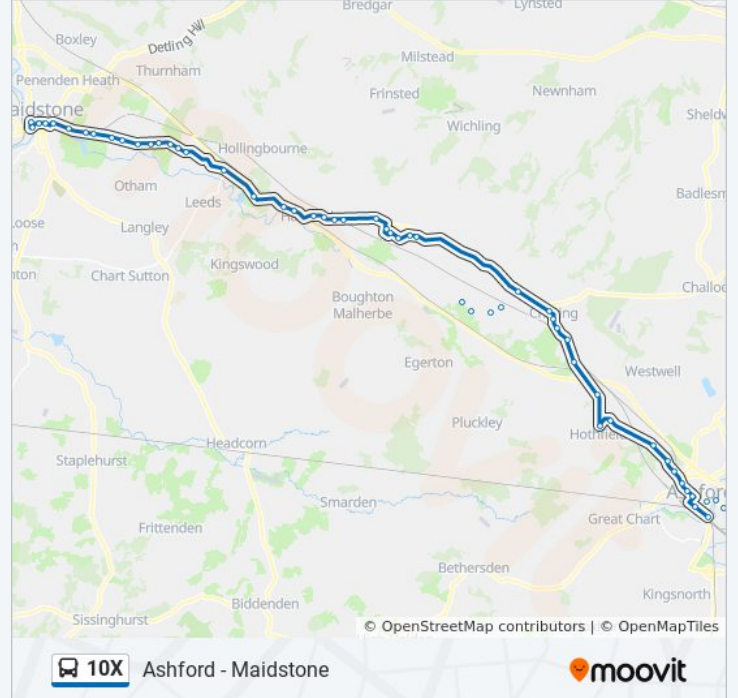

County Square, Ashford

Ashford International Railway Station, Ashford

Wellesley Road, Ashford

East Hill, Ashford

Star Road, Ashford

Mabledon Avenue, Ashford

Direction: Maidstone

50 stops

[VIEW LINE SCHEDULE](#)

Ashford International Railway Station, Ashford

Elwick Road, Ashford

County Square, Ashford

New Street, Ashford

Catholic Church, Ashford

Highworth School, Ashford

Sir John Fogge Avenue, Repton Park