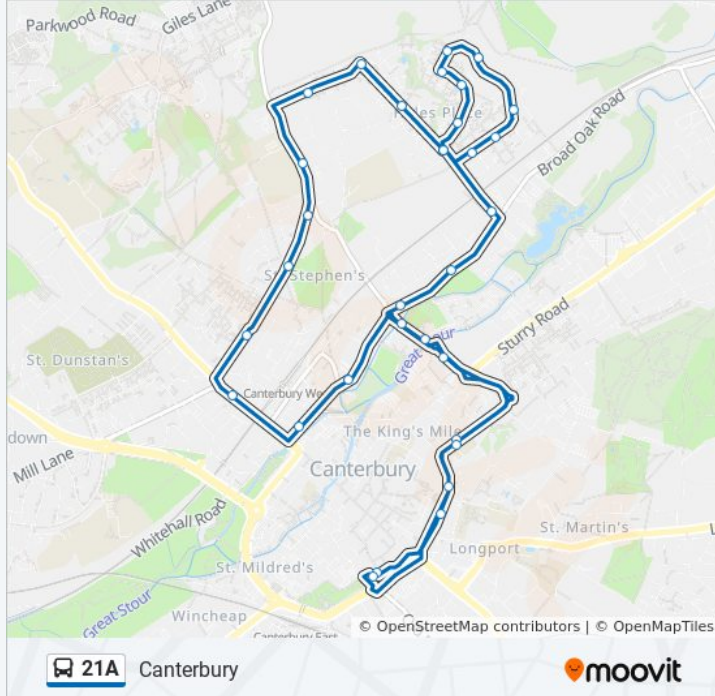

 21A

Canterbury

Get The App

The 21A bus line Canterbury has one route. For regular weekdays, their operation hours are:

(1) Canterbury: 7:01 AM - 5:46 PM

Use the Moovit App to find the closest 21A bus station near you and find out when is the next 21A bus arriving.

Direction: Canterbury

32 stops

[VIEW LINE SCHEDULE](#)

- Bus Station, Canterbury
- Magistrates Court, Canterbury
- St Thomas' School, Northgate
- Sainsbury'S, Northgate
- St Stephen's Roundabout, St Stephens
- Hawthorn Avenue, Canterbury
- Farleigh Road Corner, Canterbury
- Hever Place, Hales Place
- Jesuit Close, Hales Place
- Nethersole Close, Hales Place
- Copinger Close, Hales Place
- Bawden Close, Hales Place
- Hunton Gardens, Hales Place
- Bicknor Close, Hales Place
- Kemsing Gardens, Hales Place
- Ulcombe Gardens, Hales Place
- Hever Place, Hales Place
- Tenterden Drive Layby, Hales Place
- The Close, Hales Place
- Downs Road, Hales Place
- The Archbishop's School, St Stephens
- Shaftesbury Road, St Stephens

21A bus Info

Direction: Canterbury

Stops: 32

Trip Duration: 35 min

Line Summary:

St Michael's Road, St Stephens

Nursery Walk, St Stephens

St Dunstan's Church, St Dunstons

Westgate Towers, St Dunstons

The Causeway, St Stephens

Leisure Centre, St Stephens

Sainsbury'S, Northgate

St Thomas' School, Northgate

Magistrates Court, Canterbury

Bus Station, Canterbury

21A bus time schedules and route maps are available in an offline PDF at moovitapp.com. Use the [Moovit App](#) to see live bus times, train schedule or subway schedule, and step-by-step directions for all public transit in London.