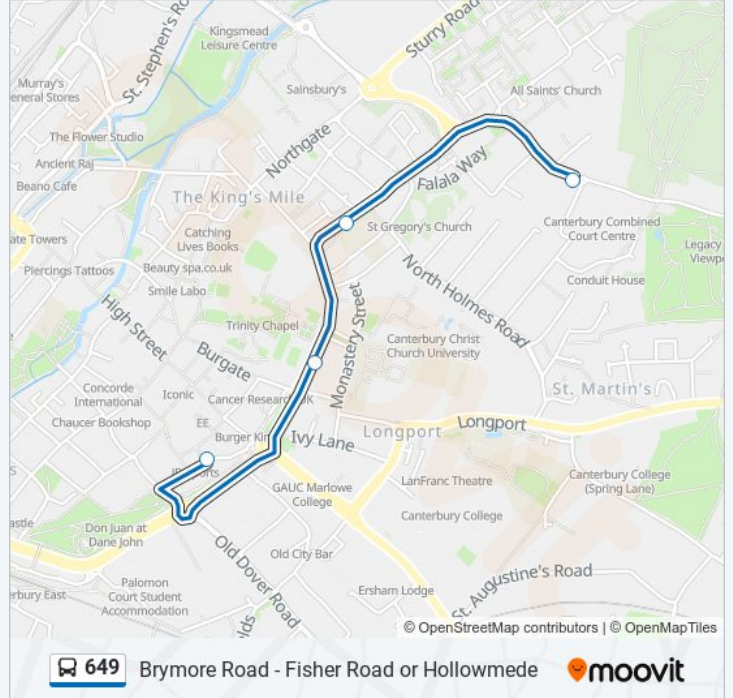

Direction: Northgate

11 stops

[VIEW LINE SCHEDULE](#)

- Fisher Road, St Dunstans
- St Dunstan's Church, St Dunstans
- Temple Road, Canterbury
- Queens Avenue, Canterbury
- Canterbury East Railway Station, Canterbury
- Whitefriars, Canterbury
- Magistrates Court, Canterbury
- St Thomas' School, Northgate
- Law Courts, Northgate
- Civic Centre, Northgate
- Brymore Road Terminus, Northgate

649 bus Time Schedule

Northgate Route Timetable:

Sunday	Not Operational
Monday	08:42 - 16:43
Tuesday	08:42 - 16:43
Wednesday	08:42 - 16:43
Thursday	08:42 - 16:43
Friday	08:42 - 16:43
Saturday	Not Operational

649 bus Info

Direction: Northgate

Stops: 11

Trip Duration: 17 min

Line Summary: