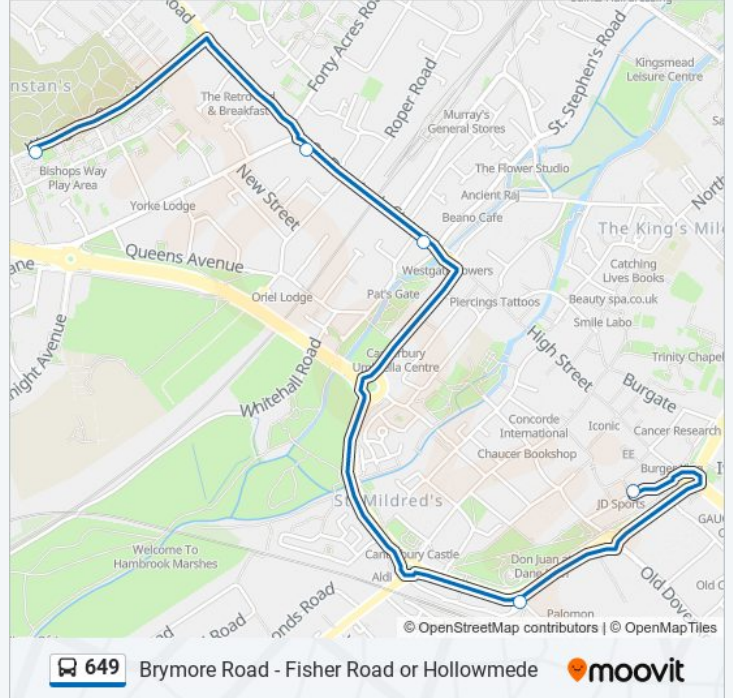

[VIEW LINE SCHEDULE](#)

- Whitefriars, Canterbury
- Canterbury East Railway Station, Canterbury
- Westgate Towers, St Dunstans
- St Dunstan's Church, St Dunstans
- Fisher Road, St Dunstans

649 bus Time Schedule

St Dunstans Route Timetable:

Sunday	Not Operational
Monday	10:33 - 14:33
Tuesday	10:33 - 14:33
Wednesday	10:33 - 14:33
Thursday	10:33 - 14:33
Friday	10:33 - 14:33
Saturday	Not Operational

649 bus Info

Direction: St Dunstans

Stops: 5

Trip Duration: 9 min

Line Summary:

Direction: Thanington

20 stops

[VIEW LINE SCHEDULE](#)

- Brymore Road Terminus, Northgate
- Hudson Road, Northgate
- Civic Centre, Northgate
- Law Courts, Northgate
- St Thomas' School, Northgate
- Magistrates Court, Canterbury
- Whitefriars, Canterbury
- Waitrose, Canterbury
- Prospect Place, South Canterbury
- Oxford Road, Martyrs Field
- Martyrs' Field Road, Wincheap
- Hollowmede, Wincheap
- Primary School, Wincheap
- Hollow Lane, Wincheap
- Old Waterworks, Wincheap
- Ingoldsby Road, Thanington
- Godwin Road, Thanington
- Stranger's Lane, Thanington

Trip Duration: 26 min

Line Summary:

Ashenden Close, Thanington

Bramley Avenue, Thanington

Direction: Wincheap

12 stops

[VIEW LINE SCHEDULE](#)

Brymore Road Terminus, Northgate