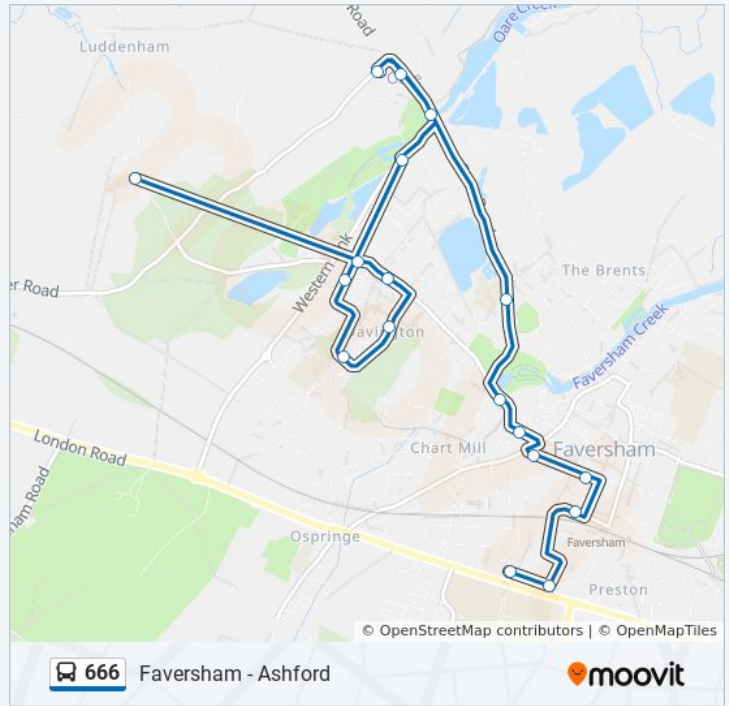

666 bus Info

Direction: Luddenham

Stops: 18

Trip Duration: 24 min

The Three Mariners, Oare

Colegates Close, Oare

Western Link, Oare

Ivory Close, Bysing Wood

Hazebrouck Road, Bysing Wood

Barnes Close, Bysing Wood

Churchill Way, Bysing Wood

Sainsbury'S, Bysing Wood

School, Luddenham

Line Summary:

Direction: Oare

34 stops

[VIEW LINE SCHEDULE](#)

Park Street, Ashford

Ashford International Railway Station, Ashford

Elwick Road, Ashford

County Square, Ashford

Eastern Avenue, Ashford

Godinton Way, Ashford

Bridge Road, Ashford

Chart Road Roundabout, Ashford

Waitrose, Repton Park

Romney Point, Repton Park

John Lewis, the Warren

Thomson Road, Eureka Park

Nicholas Road, Eureka Park

Eureka Place, Eureka Park

Guernsey Way, Kennington