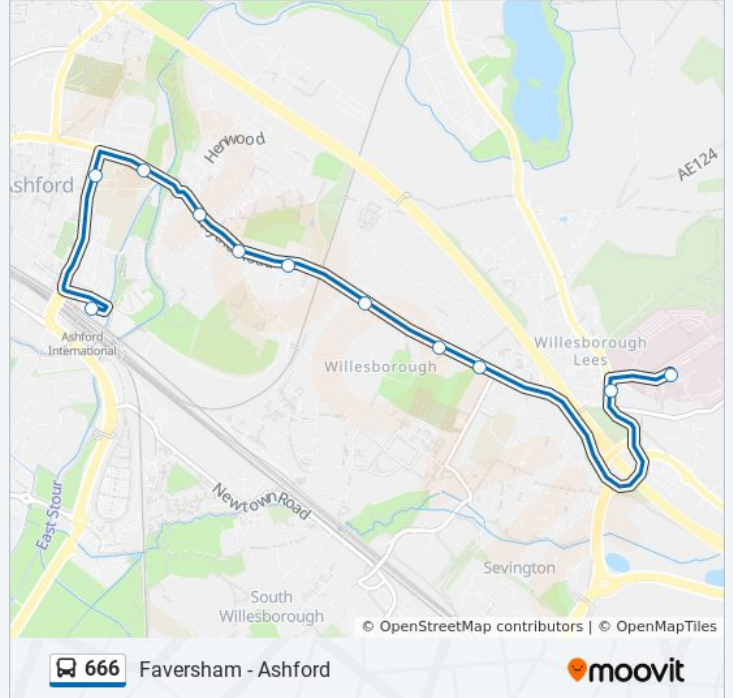

Direction: Ashford

34 stops

[VIEW LINE SCHEDULE](#)

- Sainsbury'S, Bysing Wood
- Ivory Close, Bysing Wood
- Hazebrouck Road, Bysing Wood
- Barnes Close, Bysing Wood
- The Leas, Bysing Wood
- Priory Road, Bysing Wood
- Stonebridge Pond, Davington
- North Lane, Faversham
- Court Street, Faversham
- Newton Road Library, Faversham
- Railway Station, Faversham
- The Mall, Faversham
- Waterworks, Faversham
- Ashford Road, North Street
- Church, Sheldwich
- Leaveland Corner, Leaveland
- The Red Lion, Badlesmere
- The Stag, Challock

666 bus Time Schedule

Ashford Route Timetable:

Sunday	Not Operational
Monday	6:48 AM - 5:15 PM
Tuesday	6:48 AM - 5:15 PM
Wednesday	6:48 AM - 5:15 PM
Thursday	6:48 AM - 5:15 PM
Friday	Not Operational
Saturday	7:27 AM - 5:05 PM

666 bus Info

Direction: Ashford

Stops: 34

Trip Duration: 55 min

Line Summary: