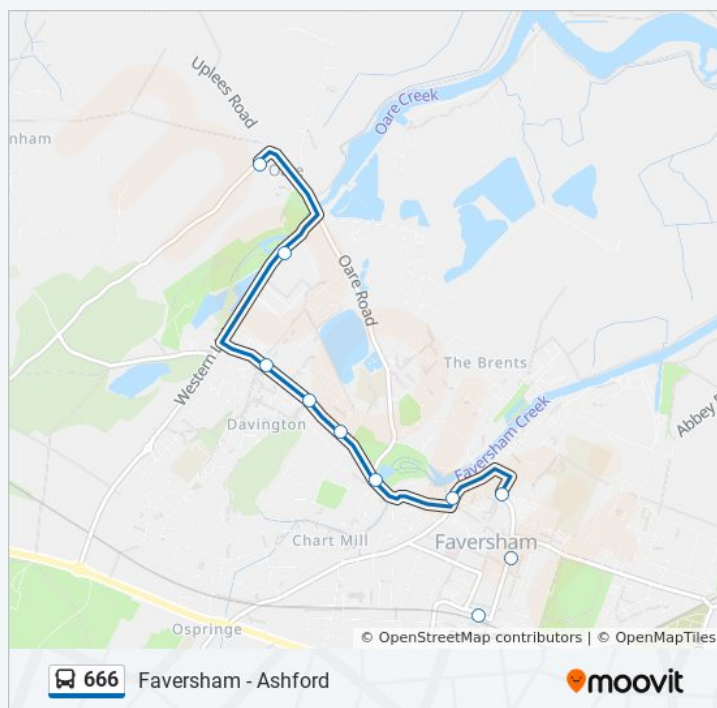

Canute Road, Faversham

Thursday

8:26 AM

Friday

Not Operational

Saturday

Not Operational

666 bus Info

Direction: Faversham

Stops: 11

Trip Duration: 12 min

Line Summary:

Direction: Luddenham

18 stops

[VIEW LINE SCHEDULE](#)

Canute Road, Faversham

666 bus Info

Direction: Luddenham

Stops: 18

Trip Duration: 24 min

The Three Mariners, Oare

Colegates Close, Oare

Western Link, Oare

Ivory Close, Bysing Wood