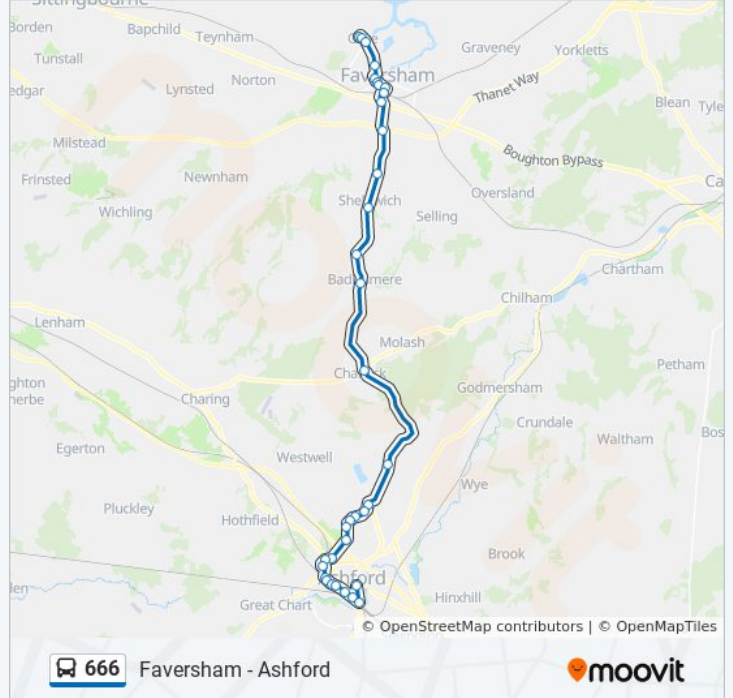

Eastwell Towers, Kennington

The Green, Boughton Lees

The Stag, Challock

The Red Lion, Badlesmere

Leaveland Corner, Leaveland

Church, Sheldwich

Ashford Road, North Street

Waterworks, Faversham

The Mall, Faversham

Railway Station, Faversham

Preston Street, Faversham

Saxon Road, Faversham

The Three Tuns, Faversham

Stonebridge Pond, Davington

Primary School, Davington

The Castle, Oare

The Three Mariners, Oare

Colegates Close, Oare

Direction: Willesborough

41 stops

[VIEW LINE SCHEDULE](#)

Court Street, Faversham

Newton Road Library, Faversham

Railway Station, Faversham

The Mall, Faversham

Waterworks, Faversham

Ashford Road, North Street

Church, Sheldwich

Leaveland Corner, Leaveland

The Red Lion, Badlesmere

The Stag, Challock

The Green, Boughton Lees

666 bus Time Schedule

Willesborough Route Timetable:

Sunday	Not Operational
Monday	7:30 AM - 2:40 PM
Tuesday	7:30 AM - 2:40 PM
Wednesday	7:30 AM - 2:40 PM
Thursday	7:30 AM - 2:40 PM
Friday	Not Operational
Saturday	Not Operational

666 bus Info

Direction: Willesborough

Stops: 41

Trip Duration: 65 min

Line Summary: