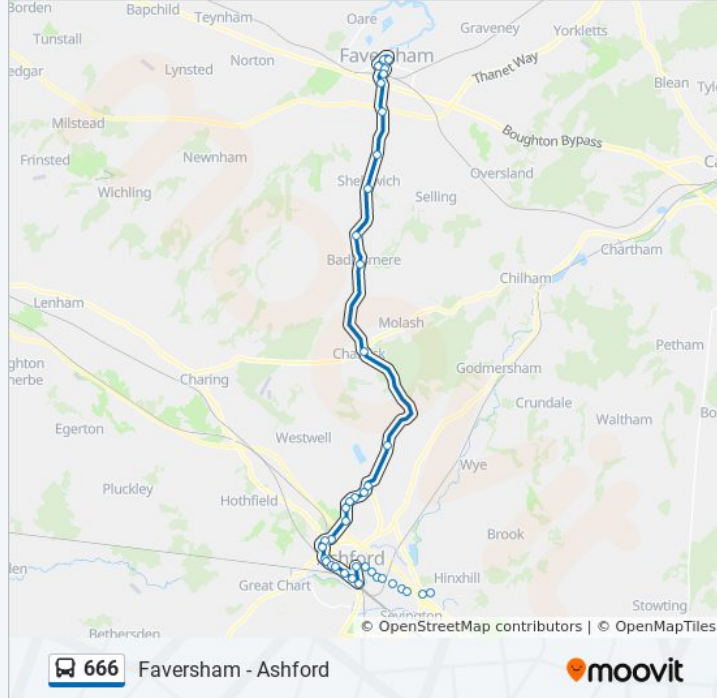

Ashford Road, North Street

Waterworks, Faversham

The Mall, Faversham

Railway Station, Faversham

Preston Street, Faversham

Saxon Road, Faversham

North Lane, Faversham

Court Street, Faversham

Direction: Faversham

11 stops

[VIEW LINE SCHEDULE](#)

Colegates Close, Oare

Western Link, Oare

666 bus Time Schedule

Faversham Route Timetable:

| | |
|-----------|-----------------|
| Sunday | Not Operational |
| Monday | 8:26 AM |
| Tuesday | 8:26 AM |
| Wednesday | 8:26 AM |

666 bus Info

Direction: Luddenham

Stops: 18

Trip Duration: 24 min

The Three Mariners, Oare

Colegates Close, Oare

Western Link, Oare

Ivory Close, Bysing Wood