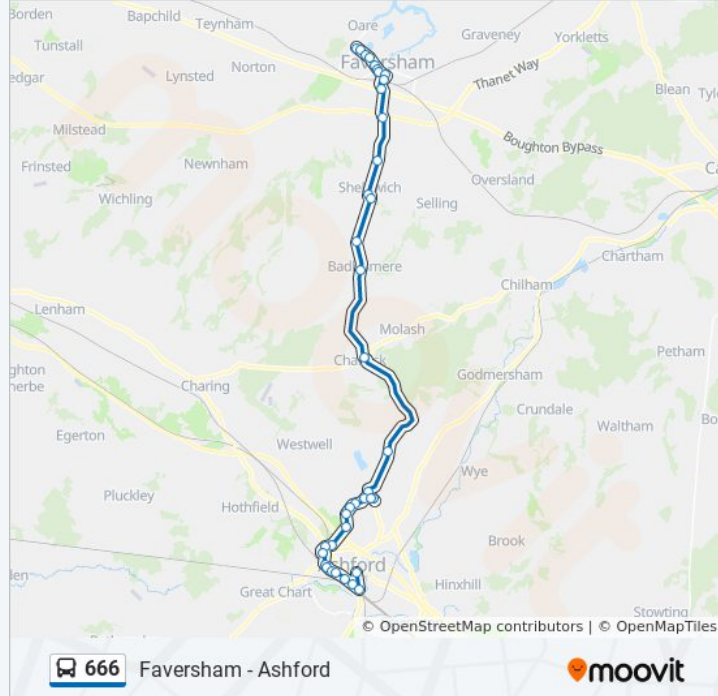

Stonebridge Pond, Davington

Priory Road, Bysing Wood

The Leas, Bysing Wood

Churchill Way, Bysing Wood

Sainsbury'S, Bysing Wood

Direction: Eureka Park

13 stops

[VIEW LINE SCHEDULE](#)