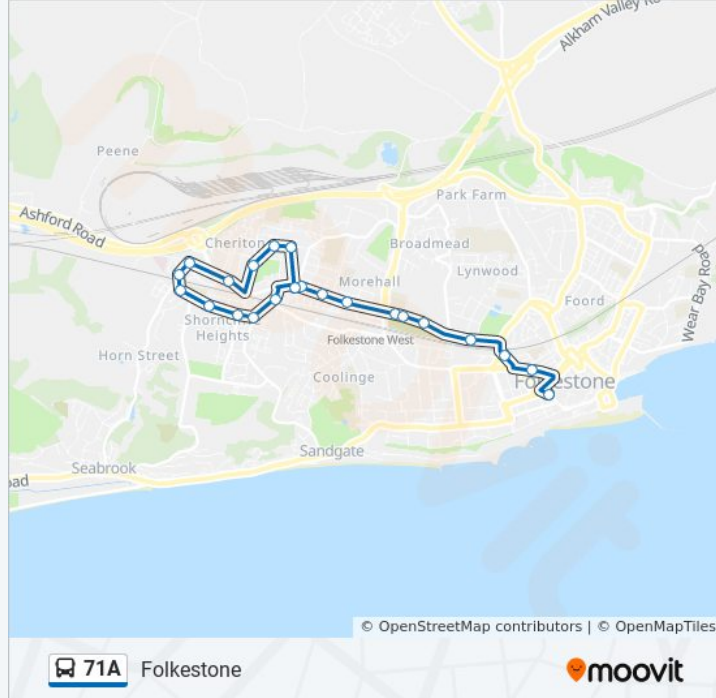

Julian Road, Folkestone

Folkestone Central Railway Station, Folkestone

Connaught Road, Folkestone

Bus Station Arrivals, Folkestone

71A bus time schedules and route maps are available in an offline PDF at moovitapp.com. Use the [Moovit App](#) to see live bus times, train schedule or subway schedule, and step-by-step directions for all public transit in London.

[About Moovit](#) · [MaaS Solutions](#) · [Supported Countries](#) · [Mooviter Community](#)

© 2024 Moovit - All Rights Reserved

Check Live Arrival Times