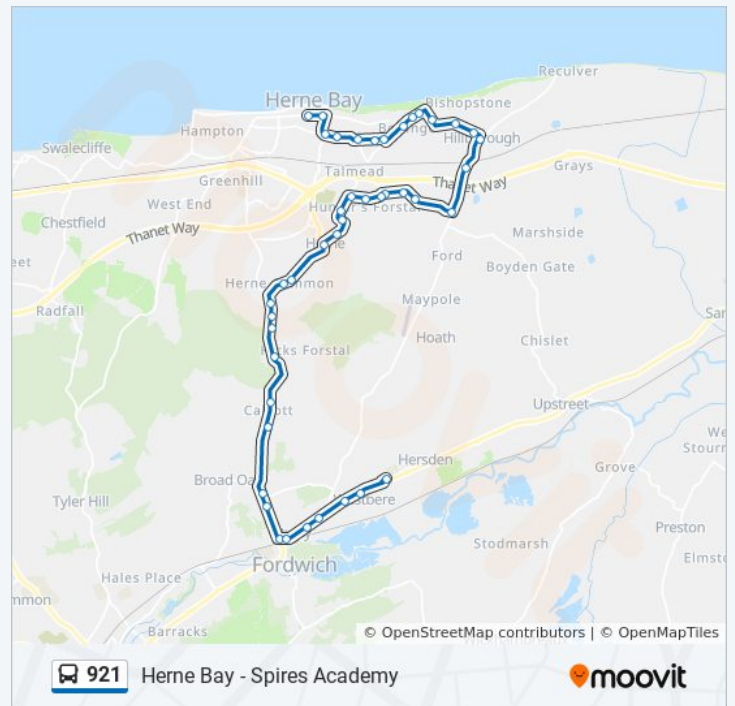

## Direction: Herne Bay

41 stops

[VIEW LINE SCHEDULE](#)

Spires Academy, Westbere  
Pennington Close, Westbere  
Redcot Lane, Sturry  
Staines Hill, Sturry  
Homewood Road, Sturry  
Railway Station, Sturry  
Farm Shop, Broad Oak  
Broad Oak Turn, Broad Oak  
Five Acre, Calcott  
Punch Tavern, Calcott  
Wildwood, Herne Common  
The Birches, Herne Common  
Busheyfields Road, Herne Common  
Bullockstone Road, Herne Common  
Canterbury Fields, Herne Common  
Church, Herne  
Streetfield, Herne  
Woodrow Chase, Herne  
Hunters Forstal, Herne  
Arden Road, Broomfield  
Gorse Lane, Broomfield  
The Meadows, Broomfield

**Direction:** Westbere  
**Stops:** 43  
**Trip Duration:** 45 min  
**Line Summary:**

Gainsborough Drive, Beltinge

Bishopstone Lane, Beltinge

Barnes Way, Hillborough

Reculver School, Hillborough

May Street Cross, Hillborough

Wildwood, Herne Common

Punch Tavern, Calcott

Five Acre, Calcott

Broad Oak Turn, Broad Oak

Farm Shop, Broad Oak

Railway Station, Sturry

Railway Station, Sturry

Homewood Road, Sturry

Staines Hill, Sturry

Redcot Lane, Sturry

Pennington Close, Westbere

Spires Academy, Westbere

921 bus time schedules and route maps are available in an offline PDF at moovitapp.com. Use the [Moovit App](#) to see live bus times, train schedule or subway schedule, and step-by-step directions for all public transit in London.