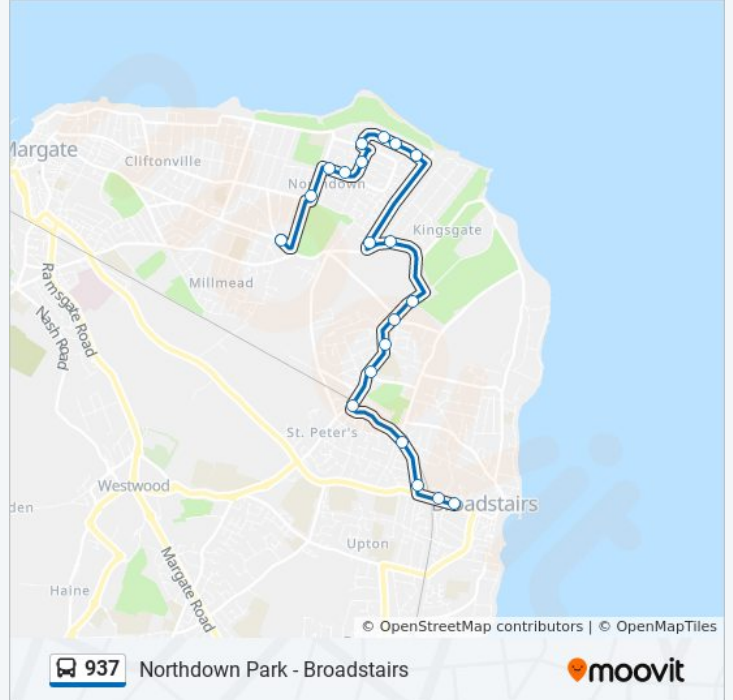

### Direction: Broadstairs

20 stops

[VIEW LINE SCHEDULE](#)

The Wheatsheaf, Cliftonville  
Lyngate Court, Northdown Park  
Kilindown Gardens, Northdown Park  
Pluckley Gardens, Northdown Park  
Staplehurst Gardens, Northdown Park  
Springfield Road, Northdown Park  
Knockholt Road, Northdown Park  
Lamberhurst Way, Northdown Park  
Yardhurst Gardens, Northdown Park  
Maple Close, Broadstairs  
The Nineteenth Hole, Kingsgate  
Rosetower Court, Kingsgate  
Reading Street, Kingsgate  
Grafton Road, St Peters  
Grange Road, St Peters  
Railway Bridge, St Peter's  
Bairds Hill, Broadstairs  
Percy Road, Broadstairs  
Railway Station, Broadstairs  
Pierremont Hall, Broadstairs

### 937 bus Info

**Direction:** Broadstairs

**Stops:** 20

**Trip Duration:** 21 min

**Line Summary:**

937 bus time schedules and route maps are available in an offline PDF at [moovitapp.com](https://moovitapp.com). Use the [Moovit App](#) to see live bus times, train schedule or subway schedule, and step-by-step directions for all public transit in London.