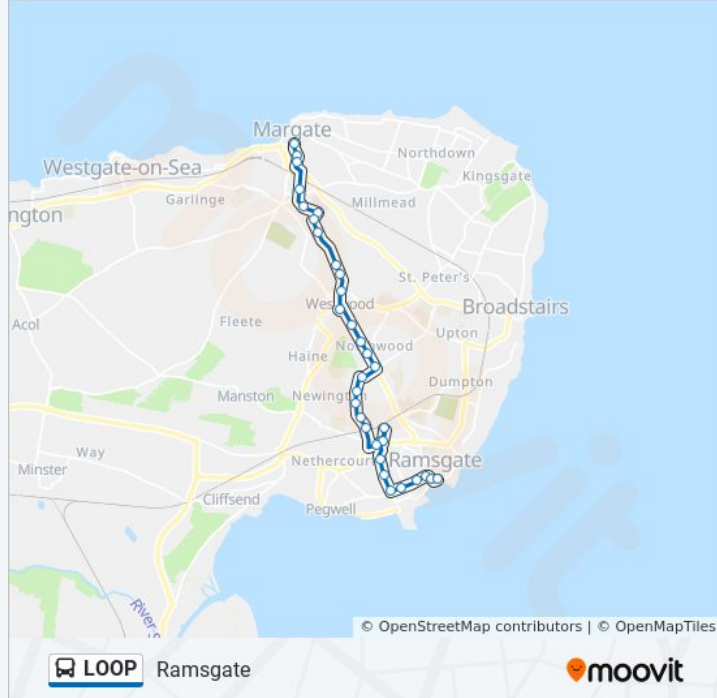

### LOOP bus Info

**Direction:** Ramsgate

**Stops:** 33

**Trip Duration:** 28 min

**Line Summary:**

Coxes Lane, Northwood

Hare And Hounds, Northwood

St Mark's Church, Northwood

Wilfred Road, St Lawrence

Ashburnham Road, Ramsgate

South Eastern Road, Ramsgate

Grange Road Roundabout, Ramsgate

Cannonbury Road, Ramsgate

Queen's House, Ramsgate

Effingham Street, Ramsgate

Leopold Street, Ramsgate

Harbour, Ramsgate

**Direction: Ramsgate**

35 stops

[VIEW LINE SCHEDULE](#)

Cecil Street Council Offices, Margate

Dane Hill, Margate

Athelstan Road, Cliftonville

St Paul's Church, Cliftonville