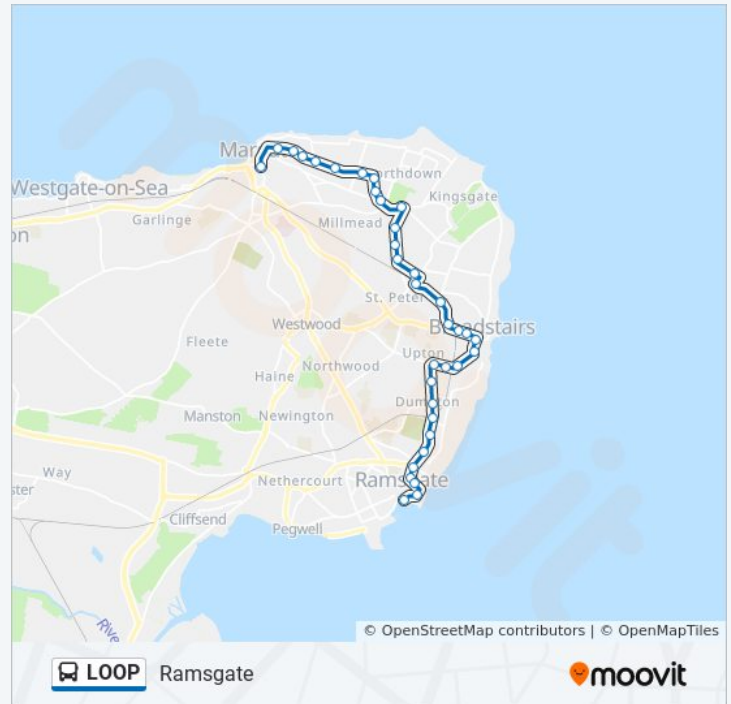

### LOOP bus Info

**Direction:** Ramsgate

**Stops:** 33

**Trip Duration:** 28 min

**Line Summary:**

Coxes Lane, Northwood

Hare And Hounds, Northwood

St Mark's Church, Northwood

Harbour, Ramsgate

**Direction: Ramsgate**

35 stops

[VIEW LINE SCHEDULE](#)

Cecil Street Council Offices, Margate

Dane Hill, Margate

Athelstan Road, Cliftonville

St Paul's Church, Cliftonville

Sweyn Road, Cliftonville

Warwick Road, Cliftonville

Holly Lane Post Office, Cliftonville

Palm Bay Garage, Cliftonville

Holly Lane, Cliftonville

**LOOP bus Time Schedule**

Ramsgate Route Timetable:

Sunday	Not Operational
Monday	Not Operational
Tuesday	Not Operational
Wednesday	Not Operational
Thursday	Not Operational
Friday	Not Operational
Saturday	2:46 PM

**LOOP bus Info**

**Direction:** Ramsgate

**Stops:** 35

**Trip Duration: 33 min**  
**Line Summary:**

- The Wheatsheaf, Cliftonville
- Friends Corner, Northdown Park
- St Michaels Avenue, Northdown Park
- Victoria Avenue, St Peters
- Pearsons Way, St Peters
- Mayville Road, St Peters
- Railway Bridge, St Peter's
- Bairds Hill, Broadstairs
- Percy Road, Broadstairs
- Railway Station, Broadstairs
- Pierremont Hall, Broadstairs
- Baptist Church, Broadstairs
- King Edward Avenue, Broadstairs
- East Kent College, Broadstairs
- Swinburne Avenue, Broadstairs
- Gladstone Road, Broadstairs
- Park Avenue, Dumpton
- Dumpton Park Garage, Dumpton
- Racing Greyhound, Dumpton
- Muir Road, Dumpton
- St Ethelbert's Church, Ramsgate
- Boundary Road, Ramsgate
- Belmont Street, Ramsgate
- Plains Of Waterloo, Ramsgate
- Wellington Crescent, Ramsgate
- Harbour, Ramsgate