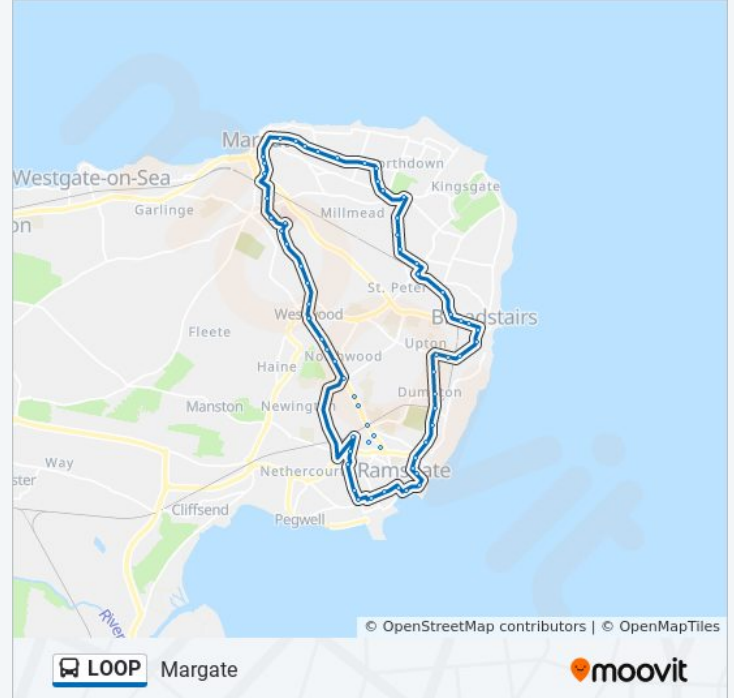

King Edward Avenue, Broadstairs

East Kent College, Broadstairs

Swinburne Avenue, Broadstairs

Gladstone Road, Broadstairs

Park Avenue, Dumpton

Dumpton Park Garage, Dumpton

Racing Greyhound, Dumpton

Muir Road, Dumpton

St Ethelbert's Church, Ramsgate

Boundary Road, Ramsgate

Belmont Street, Ramsgate

Plains Of Waterloo, Ramsgate

Wellington Crescent, Ramsgate

Harbour, Ramsgate

Leopold Street, Ramsgate

Queen's House, Ramsgate

Cannonbury Road, Ramsgate

Grange Road Roundabout, Ramsgate

South Eastern Road, Ramsgate

Ashburnham Road, Ramsgate

Wilfred Road, St Lawrence

Ramsgate Railway Station, Ramsgate

King's Road, Ramsgate

Chatham Court, Ramsgate

Old Flour Mill, Ramsgate

The Viaduct, Ramsgate

Clements Road, Ramsgate

Summerhill Surgery, Ramsgate

St Mark's Church, Northwood

Hare And Hounds, Northwood

Coxes Lane, Northwood

Bus Garage, Westwood

Shopping Centre, Westwood Cross