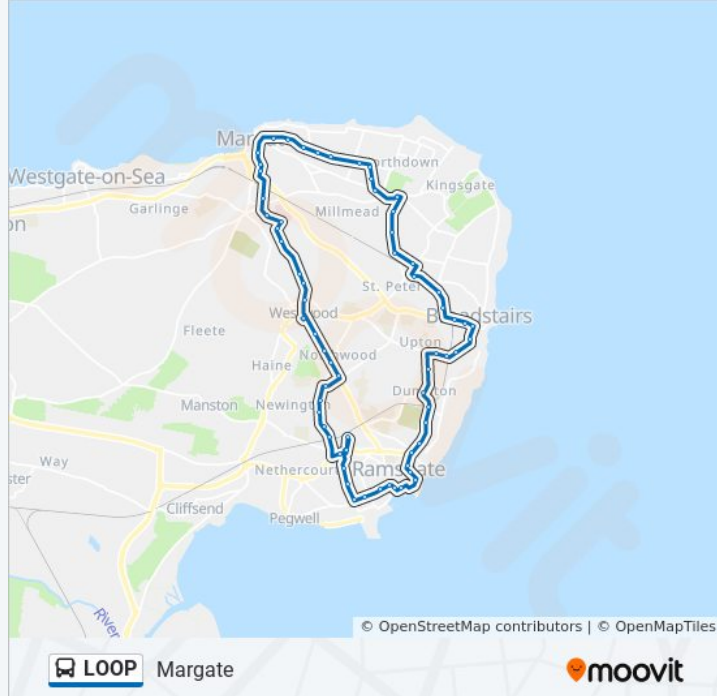

Newington Road Post Office, Newington

The Windmill, Newington

Telham Avenue, Newington

Ellington Infant School, St Lawrence

Wilfred Road, St Lawrence

Ramsgate Railway Station, Ramsgate

Wilfred Road, St Lawrence

Ashburnham Road, Ramsgate

South Eastern Road, Ramsgate

Grange Road Roundabout, Ramsgate

Cannonbury Road, Ramsgate

Queen's House, Ramsgate

Effingham Street, Ramsgate

Leopold Street, Ramsgate

Harbour, Ramsgate

Wellington Crescent, Ramsgate

Plains Of Waterloo, Ramsgate

Belmont Street, Ramsgate

Boundary Road, Ramsgate

St Ethelbert's Church, Ramsgate

Muir Road, Dumpton

Racing Greyhound, Dumpton

The Brown Jug, Dumpton

Park Avenue, Dumpton

Gladstone Road, Broadstairs

Swinburne Avenue, Broadstairs

East Kent College, Broadstairs

King Edward Avenue, Broadstairs

Baptist Church, Broadstairs

Pierremont Hall, Broadstairs

Railway Station, Broadstairs

Percy Road, Broadstairs

Bairds Hill, Broadstairs