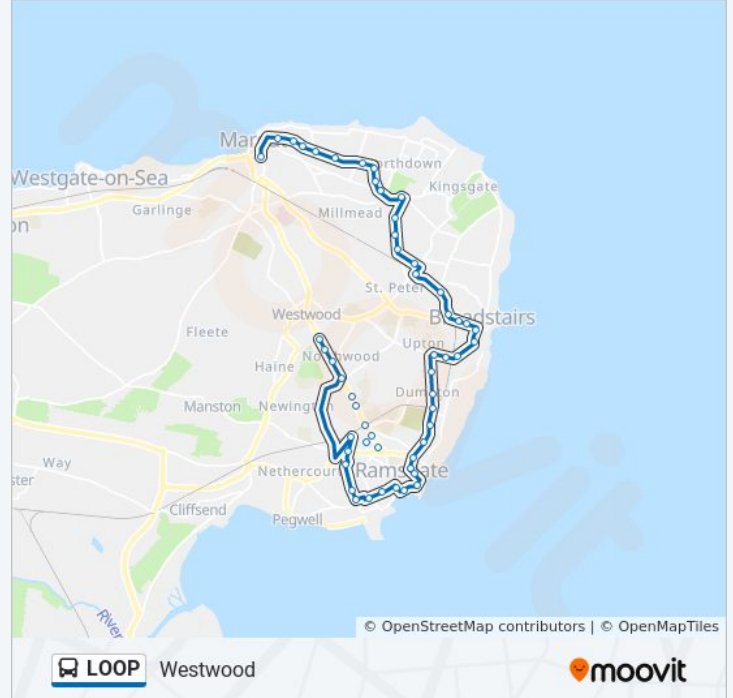

Friends Corner, Northdown Park

St Michaels Avenue, Northdown Park

Victoria Avenue, St Peters

Pearsons Way, St Peters

Mayville Road, St Peters

Railway Bridge, St Peter's

Bairds Hill, Broadstairs

Percy Road, Broadstairs

Railway Station, Broadstairs

Pierremont Hall, Broadstairs

Baptist Church, Broadstairs

King Edward Avenue, Broadstairs

East Kent College, Broadstairs

Swinburne Avenue, Broadstairs

Gladstone Road, Broadstairs

Park Avenue, Dumpton

Dumpton Park Garage, Dumpton

Racing Greyhound, Dumpton

Muir Road, Dumpton

St Ethelbert's Church, Ramsgate

Boundary Road, Ramsgate

Belmont Street, Ramsgate

Plains Of Waterloo, Ramsgate

Wellington Crescent, Ramsgate

Harbour, Ramsgate

Leopold Street, Ramsgate

Queen's House, Ramsgate

Cannonbury Road, Ramsgate

Grange Road Roundabout, Ramsgate

South Eastern Road, Ramsgate

Ashburnham Road, Ramsgate

Wilfred Road, St Lawrence

Ramsgate Railway Station, Ramsgate