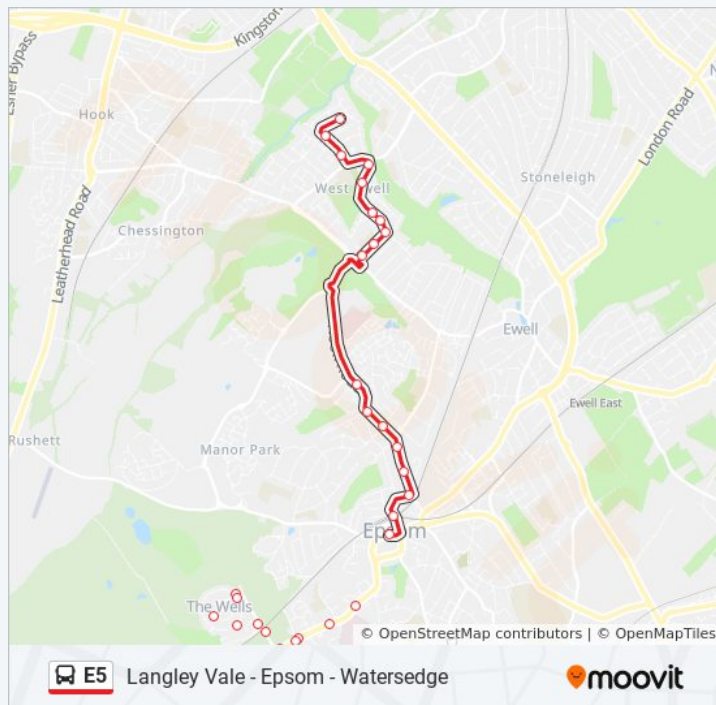

Danetree Road, West Ewell

Poole Road, West Ewell

Daleside Road, West Ewell

Cherry Way, West Ewell

Scotts Farm Road, West Ewell

Alway Avenue, West Ewell

Cox Lane, West Ewell

Holman Road, West Ewell

Hogsmill Way, West Ewell

Saturday

06:35 - 17:45

E5 bus Info

Direction: West Ewell

Stops: 37

Trip Duration: 20 min

Line Summary: