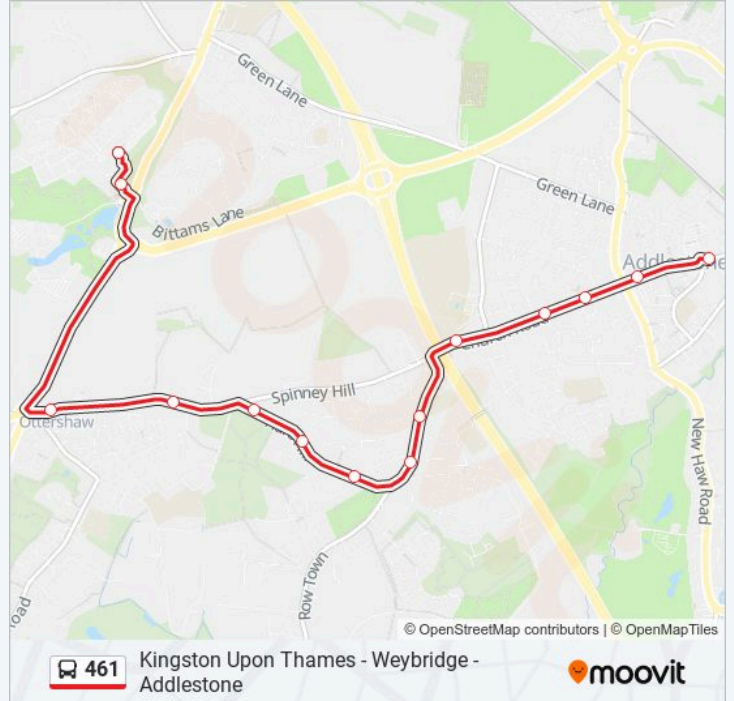

461 bus Info

Direction: Addlestone

Stops: 14

Trip Duration: 14 min

Line Summary:

Direction: Addlestone

48 stops

[VIEW LINE SCHEDULE](#)