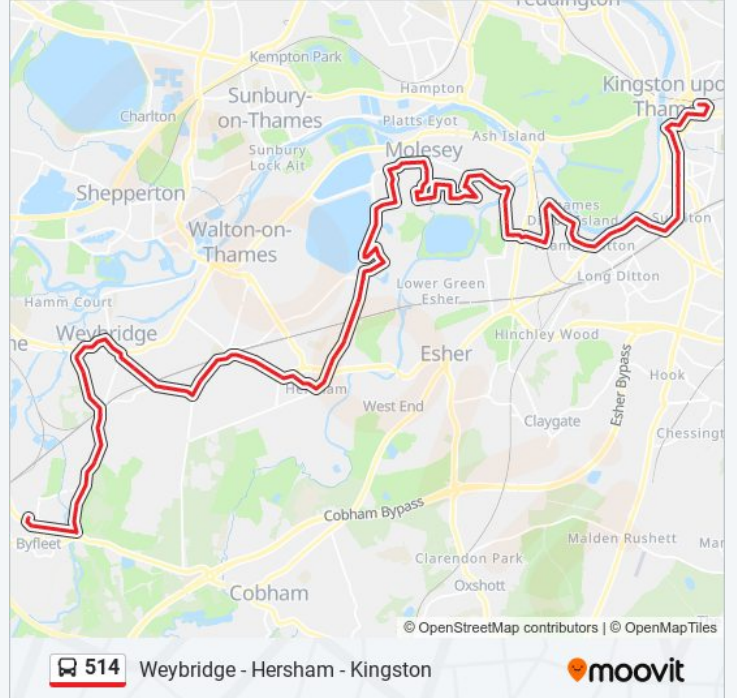

**Direction: Brooklands**

81 stops

[VIEW LINE SCHEDULE](#)

- Cromwell Road Bus Station Kingston upon Thames (A3)
- Eden Street (D1)
- St James Road (H)
- Guildhall (J)
- Rose Theatre, Kingston upon Thames
- Kingston Hall Road (UI)
- Kingston Univ County Hall (Ua)
- Kingston University Penrhyn Road, Kingston upon Thames
- Surbiton Crescent (B)
- Maple Road (C)
- The Crescent Claremont Road (NH)
- Surbiton Stationclaremont Rd (Nk)
- Surbiton (Np)
- Surbiton Sainsbury's (Nr)
- Brighton Road (Kt6), Surbiton
- Seething Wells Kingston Uni Campus, Surbiton
- Prospect Road, Thames Ditton
- Windmill Lane, Thames Ditton
- Thorkhill Road, Thames Ditton
- St Leonard's Road, Thames Ditton
- High Street, Thames Ditton

**514 bus Time Schedule**

Brooklands Route Timetable:

Sunday	Not Operational
Monday	11:55
Tuesday	11:55
Wednesday	11:55
Thursday	11:55
Friday	11:55
Saturday	11:55

**514 bus Info**

**Direction:** Brooklands

**Stops:** 81

**Trip Duration:** 80 min

**Line Summary:**

Riversdale Road, Thames Ditton  
Queen's Road, Thames Ditton  
Speer Road, Thames Ditton  
Thames Ditton Railway Station, Thames Ditton  
College Drive, Thames Ditton  
Ember Gardens, Thames Ditton  
Orchard Lane, East Molesey  
Riverside Avenue, East Molesey  
Hansler Grove  
Manor Road  
Seymour Road, West Molesey  
Molesey Health Centre, West Molesey  
The Wilderness, West Molesey  
Beauchamp Road, West Molesey  
Ray Road, West Molesey  
Island Farm Road, West Molesey  
High Street, West Molesey  
Yeend Close, West Molesey  
Faraday Road  
First Avenue  
Central Square  
Molesey Avenue, West Molesey  
Central Park Estate, West Molesey  
Fleetside, West Molesey  
Molesey Road, Fieldcommon  
Westfield Road, Fieldcommon  
Ansell Hall, Fieldcommon  
Weylands Close, Fieldcommon  
Rydens Road, Fieldcommon  
Esher Rugby Club, Hersham  
Hersham Railway Station, Hersham  
Arch Road, Hersham  
Claremont Avenue, Hersham