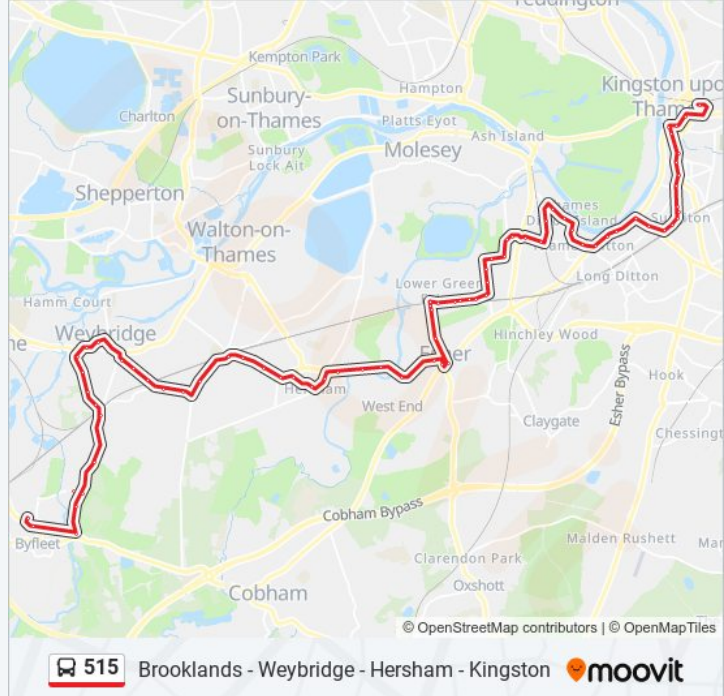

The Drive, Esher

Carleton Close, Esher

Esher Railway Station, Esher

Woodend, Esher

The Woodlands, Esher

Cranbrook Drive, Esher

Douglas Road, Esher

Arran Way, Esher

Ramornie Close, Hersham

Riverside Road, Hersham

Barley Mow, Hersham

Thrupps Lane, Hersham

The Green, Hersham

Brampton Gardens, Hersham

Westcar Lane, Hersham

Woodside Avenue, Walton-On-Thames

The Ship Hotel, Weybridge

Library, Weybridge

The Quadrant, Weybridge

Melrose Road, Weybridge

Elgin Road, Weybridge

Weybridge Railway Station North, Weybridge

Weybridge Railway Station South, Weybridge

Locke King Road, Brooklands

Cromwell Road Bus Station Kingston upon Thames (A3)

**Direction: Weybridge**

29 stops

[VIEW LINE SCHEDULE](#)

High Street (C)

Church Street (D)

Wolsey Road, Esher

Princess Alice Hospice, Esher