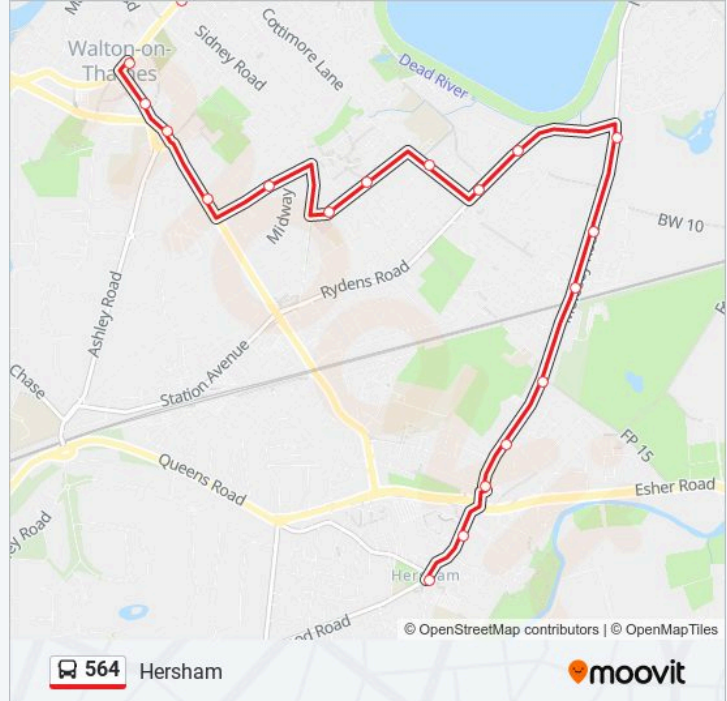

Direction: Hersham

22 stops

[VIEW LINE SCHEDULE](#)

Xcel Leisure Centre, Walton-On-Thames
Heathside School, Walton-On-Thames
Sunbury Lane, Walton-On-Thames
Annett Road, Walton-On-Thames
Church Street, Walton-On-Thames
High Street, Walton-On-Thames
Everyman Cinema, Walton-On-Thames
Stompond Lane, Walton-On-Thames
Bowes Road, Walton-On-Thames
Walton Hospital, Walton-On-Thames
Rodney Green, Walton-On-Thames
The Furrows, Walton-On-Thames
Ambleside Avenue, Walton-On-Thames
Holly Avenue, Walton-On-Thames
Rydens Road, Fieldcommon
Esher Rugby Club, Hersham
Hersham Railway Station, Hersham
Arch Road, Hersham
Claremont Avenue, Hersham
Library, Hersham
Thrupps Lane, Hersham

564 bus Info

Direction: Hersham

Stops: 22

Trip Duration: 24 min

Line Summary:

The Green, Hersham

Direction: Walton-On-Thames

25 stops

[VIEW LINE SCHEDULE](#)

- The Green, Hersham
- Thrupps Lane, Hersham
- Library, Hersham
- Claremont Avenue, Hersham
- Arch Road, Hersham
- Hersham Railway Station, Hersham
- Esher Rugby Club, Hersham
- Rydens Road, Fieldcommon
- Holly Avenue, Walton-On-Thames
- Ambleside Avenue, Walton-On-Thames
- The Furrows, Walton-On-Thames
- Rodney Green, Walton-On-Thames
- Walton Hospital, Walton-On-Thames
- Bowes Road, Walton-On-Thames
- Stompond Lane, Walton-On-Thames
- Ashley C Of E Primary School, Walton-On-Thames
- High Street, Walton-On-Thames
- Church Street, Walton-On-Thames

564 bus Info

Direction: Walton-On-Thames

Stops: 25

Trip Duration: 28 min

Line Summary:

Annett Road, Walton-On-Thames

Lancaster Court, Walton-On-Thames

Carlton Road, Walton-On-Thames