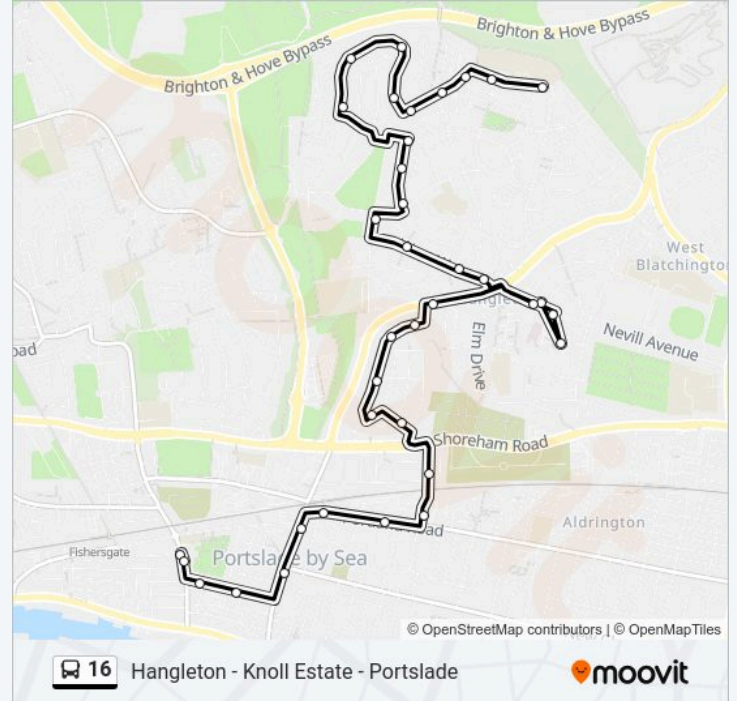

Direction: Hangleton

27 stops

[VIEW LINE SCHEDULE](#)

Portslade Health Centre, Portslade-By-Sea

Wellington Road, Portslade

Station Road, Portslade-By-Sea

St Andrew's Road, Hove

Boundary Road, Hove

16 bus Info

Direction: Hangleton

Stops: 27

Trip Duration: 28 min

Line Summary:

Ashlings Way, Hangleton

Sunninghill Avenue, Hangleton

Bramber Avenue, Hangleton

16 bus Info

Direction: Portslade-By-Sea

Stops: 36

Trip Duration: 29 min

Line Summary:

Mill View Hospital, Hove

Fallowfield Crescent, Hove

Churchill House, Hangleton

Portslade Railway Station, Hove

Portslade Railway Station, Hove

Boundary Road, Hove

Norway Street, Portslade-By-Sea

Albion Street, Portslade-By-Sea

Portslade Health Centre, Portslade-By-Sea

Portslade Health Centre, Portslade-By-Sea