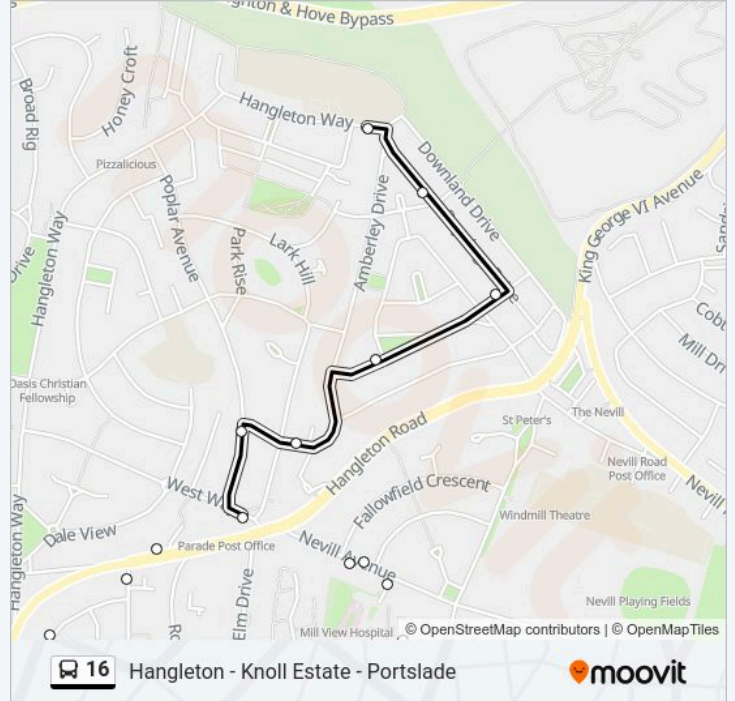

16 bus Info

Direction: Hangleton

Stops: 27

Trip Duration: 28 min

Line Summary:

Ashlings Way, Hangleton

Sunninghill Avenue, Hangleton

Bramber Avenue, Hangleton

Clayton Way, Hangleton

Burwash Road East End, Hangleton

West Blatchington School, Hangleton

Direction: Portslade-By-Sea

36 stops

[VIEW LINE SCHEDULE](#)

West Blatchington School, Hangleton

Hardwick Way, Hangleton

Chichester Close, Hangleton

Barnet Way, Hangleton

Hangleton Valley Drive, Hangleton

Honey Croft, Hangleton

Northfield Rise, Hangleton

Warren Road, Hangleton

Bottom Of Downview, Hangleton

Spencer Avenue, Hangleton

16 bus Info

Direction: Portslade-By-Sea

Stops: 36

Trip Duration: 29 min

Line Summary:

Mill View Hospital, Hove

Fallowfield Crescent, Hove

Churchill House, Hangleton