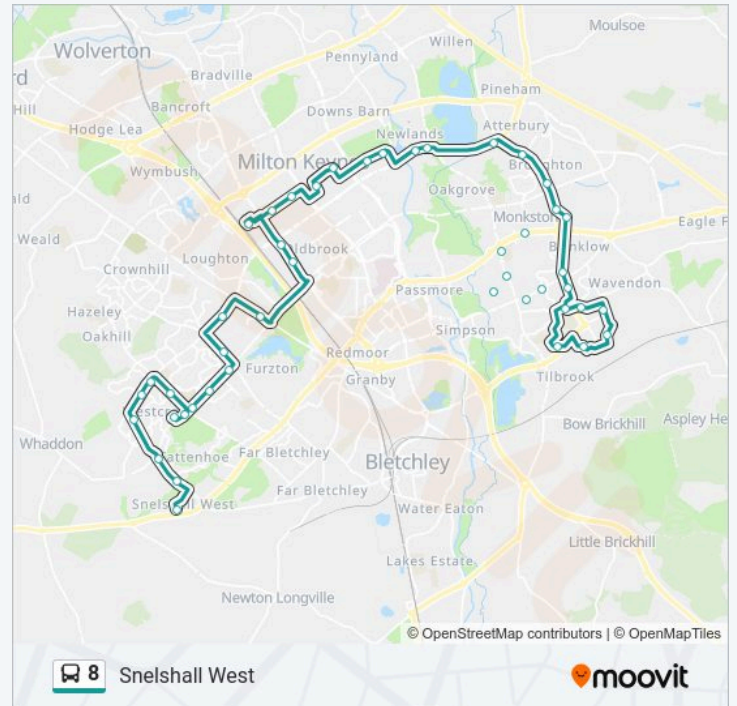

Winterhill Retail Estate, Winterhill

Kelvin Drive, Knowlhill

Livesey Hill, Shenley Lodge

Faraday Drive, Shenley Lodge

Furzton Roundabout West, Furzton

Manifold Lane Bridge, Emerson Valley

Westcroft Roundabout East, Westcroft

Westcroft District Centre, Westcroft

Westcroft Roundabout West, Westcroft

Alton Gate, Westcroft

Oxley Park Roundabout West, Oxley Park

Powis Lane Bridge, Westcroft

Whitney Roundabout South, Kingsmead

Kingsmead Roundabout South, Tattenhoe

Holborn Crescent, Tattenhoe

Steinbeck Crescent, Snelshall West

**Direction: Walnut Tree**

37 stops

[VIEW LINE SCHEDULE](#)

Oxley Park Roundabout West, Oxley Park

Powis Lane Bridge, Westcroft

Whitney Roundabout South, Kingsmead

Kingsmead Roundabout East, Westcroft

Hidcote Drive, Westcroft

Westcroft District Centre, Westcroft

Westcroft Roundabout West, Westcroft

Manifold Lane Bridge, Emerson Valley

Furzton Roundabout West, Furzton