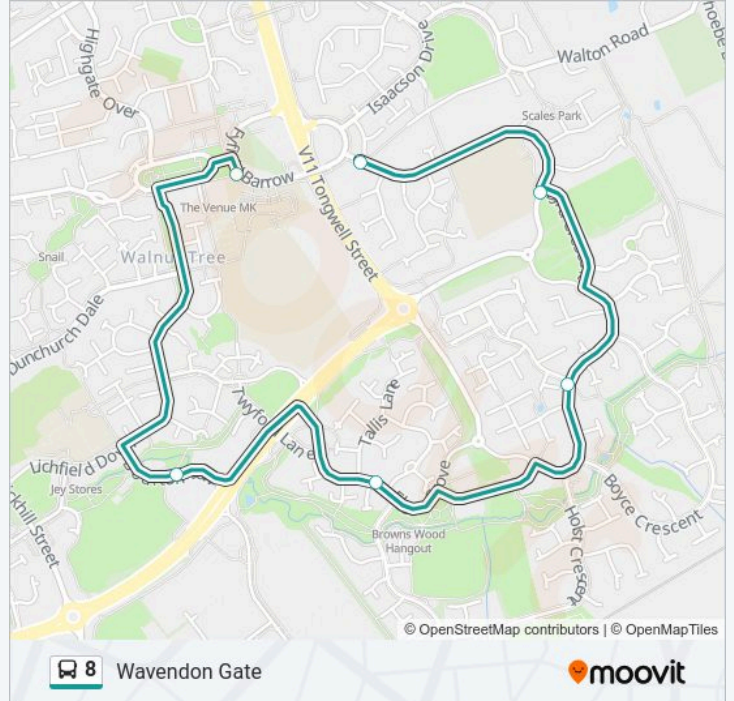

### Direction: Wavendon Gate

6 stops

[VIEW LINE SCHEDULE](#)

Walton High School, Walnut Tree

Bourton Low, Walnut Tree

Elgar Grove, Browns Wood

Hindmithe Gardens, Old Farm Park

Byrd Crescent, Wavendon Gate

### 8 bus Time Schedule

Wavendon Gate Route Timetable:

Sunday	Not Operational
Monday	18:42
Tuesday	18:42
Wednesday	18:42
Thursday	18:42
Friday	18:42
Saturday	18:27 - 23:02

### 8 bus Info

**Direction:** Wavendon Gate

**Stops:** 6

**Trip Duration:** 12 min

**Line Summary:**

### Direction: Westcroft

6 stops

[VIEW LINE SCHEDULE](#)

Oxley Park Roundabout West, Oxley Park

Powis Lane Bridge, Westcroft

Whitney Roundabout South, Kingsmead

Kingsmead Roundabout East, Westcroft

Hidcote Drive, Westcroft