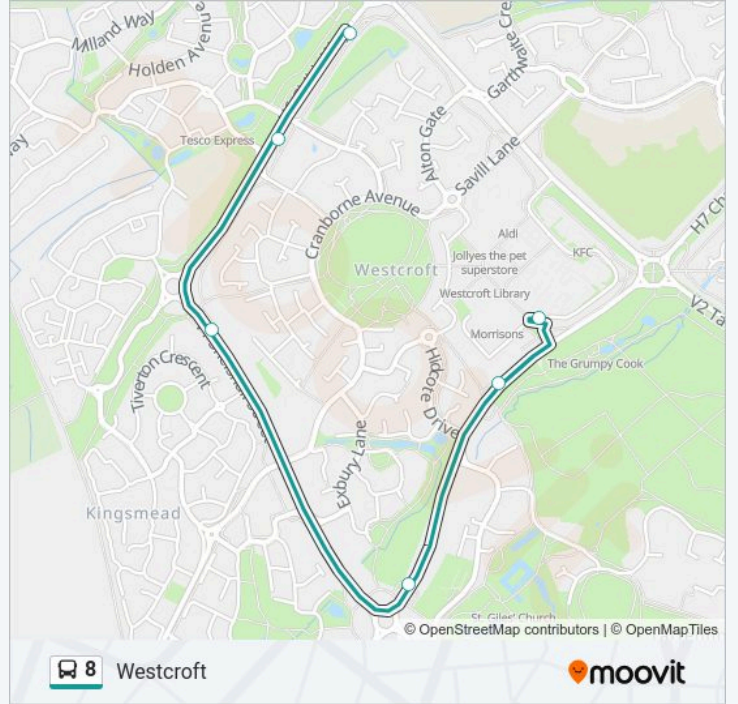

### Direction: Westcroft

6 stops

[VIEW LINE SCHEDULE](#)

Oxley Park Roundabout West, Oxley Park

Powis Lane Bridge, Westcroft

Whitney Roundabout South, Kingsmead

Kingsmead Roundabout East, Westcroft

Hidcote Drive, Westcroft

### 8 bus Time Schedule

Westcroft Route Timetable:

Sunday	20:07 - 21:07
Monday	17:35 - 23:05
Tuesday	17:35 - 23:05
Wednesday	17:35 - 23:05
Thursday	17:35 - 23:05
Friday	17:35 - 23:05
Saturday	18:35 - 23:05

### 8 bus Info

**Direction:** Westcroft

**Stops:** 6

**Trip Duration:** 7 min

**Line Summary:**

8 bus time schedules and route maps are available in an offline PDF at [moovitapp.com](https://moovitapp.com). Use the Moovit App to see live bus times, train schedule or subway schedule, and step-by-step directions for all public transit in London.