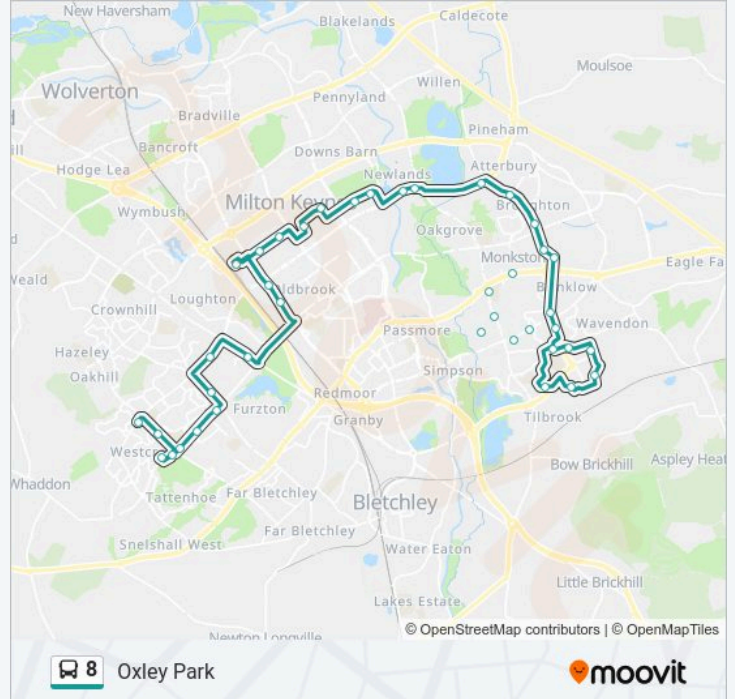

Winterhill Retail Estate, Winterhill

Kelvin Drive, Knowlhill

Livesey Hill, Shenley Lodge

Faraday Drive, Shenley Lodge

Furzton Roundabout West, Furzton

Manifold Lane Bridge, Emerson Valley

Westcroft Roundabout East, Westcroft

Westcroft District Centre, Westcroft

Westcroft Roundabout West, Westcroft

Alton Gate, Westcroft

Oxley Park Roundabout West, Oxley Park

**Direction: Snelshall West**

45 stops

[VIEW LINE SCHEDULE](#)

Walton High School, Walnut Tree