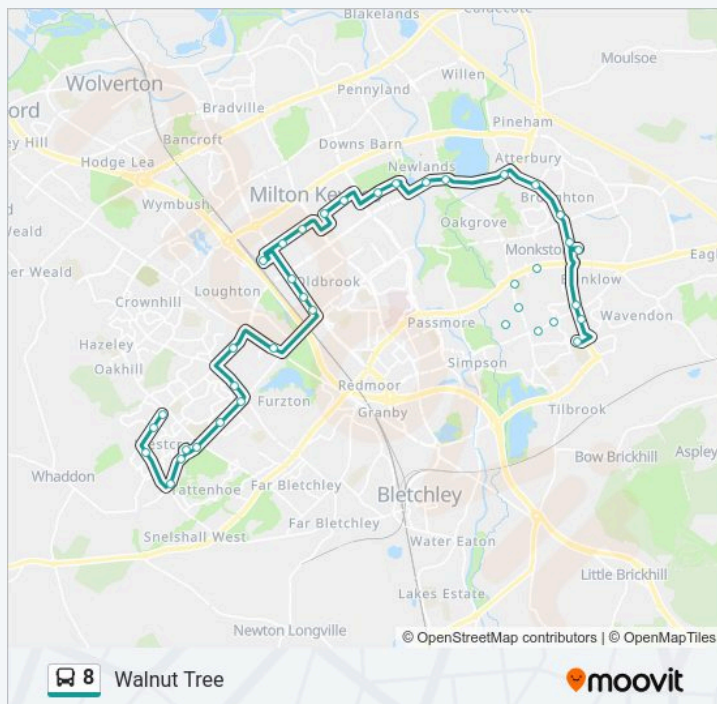

Pattison Lane, Woolstone

Woolstone Roundabout West, Woolstone

Fox Milne Roundabout West, Fox Milne

Griffith Gate, Broughton

**8 bus Time Schedule**

Walnut Tree Route Timetable:

Sunday	09:07 - 19:07
Monday	05:40 - 20:05
Tuesday	05:40 - 20:05
Wednesday	05:40 - 20:05
Thursday	05:40 - 20:05
Friday	05:40 - 20:05
Saturday	06:55 - 20:05

**8 bus Info**

**Direction:** Walnut Tree

**Stops:** 37

**Trip Duration:** 52 min

**Line Summary:**

Monkston Roundabout North, Monkston

Chippenham Drive, Kingston

Kingston District Centre, Kingston