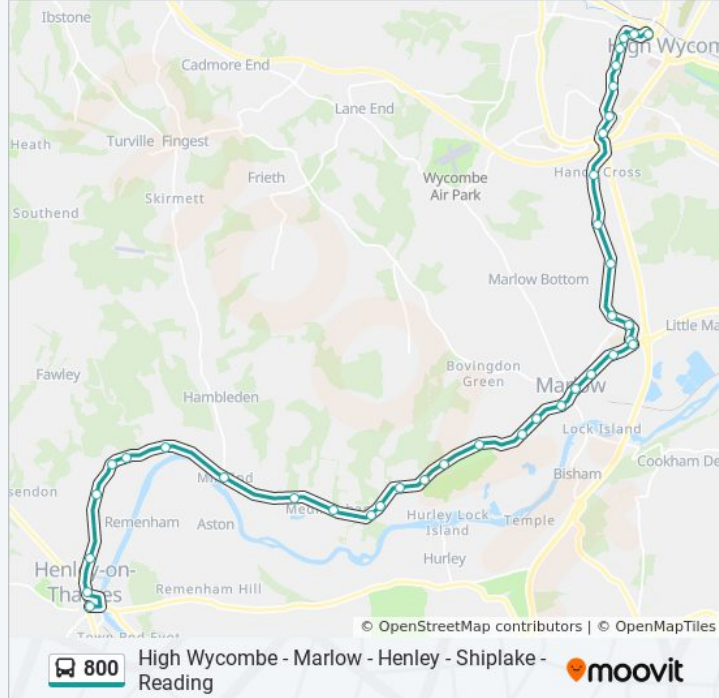

800 bus Info

Direction: Henley-On-Thames

Stops: 36

Trip Duration: 35 min

Line Summary:

Hook's Corner, Marlow

Harleyford Manor, Danesfield

Combined School, Danesfield

Thames Reach, Danesfield

Danesfield House, Danesfield

Millbank Wood, Medmenham

The Dog & Badger Ph, Medmenham

Westfield Bungalows, Medmenham

Mill End, Hambleden

Greenlands, Hambleden

Benhams Lane, Fawley

Fawley Court Farm, Fawley

Icehouse Lane, Fawley

Swiss Farm, Henley-On-Thames

Bell Street North, Henley-On-Thames

Hart Street, Henley-On-Thames

Direction: High Wycombe

73 stops

[VIEW LINE SCHEDULE](#)

Friar Street, Reading Town Centre

Forbury Road, Reading Town Centre

Swansea Road, Reading

The Moderation, Reading

Bridge Street Caversham, Caversham

Church Street, Caversham

Westfield Road, Caversham

Washington Road, Lower Caversham