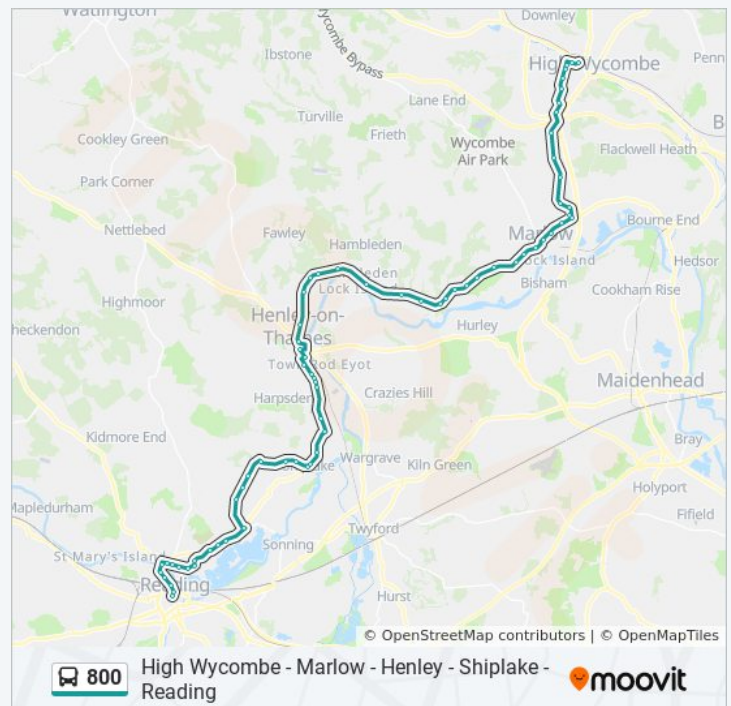

800 bus Info

Direction: Henley-On-Thames

Stops: 36

Trip Duration: 35 min

Line Summary:

Hook's Corner, Marlow

Harleyford Manor, Danesfield

Combined School, Danesfield

Danesfield House, Danesfield

Thames Reach, Danesfield

Combined School, Danesfield

Harleyford Manor, Danesfield

Hook's Corner, Marlow

Pound Lane, Marlow

Spinfield Lane, Marlow

West Street, Marlow

800 bus Info

Direction: Reading Town Centre

Stops: 69

Trip Duration: 85 min

Line Summary:

Hart Street, Henley-On-Thames

Rail Station, Henley-On-Thames

St Marks Road, Henley-On-Thames

Niagara Road, Henley-On-Thames

Newtown Road, Henley-On-Thames

Tesco Superstore, Henley-On-Thames

Allotments, Henley-On-Thames

Bolney Lane, Lower Shiplake

Station Road, Lower Shiplake

Mill Lane, Shiplake Cross