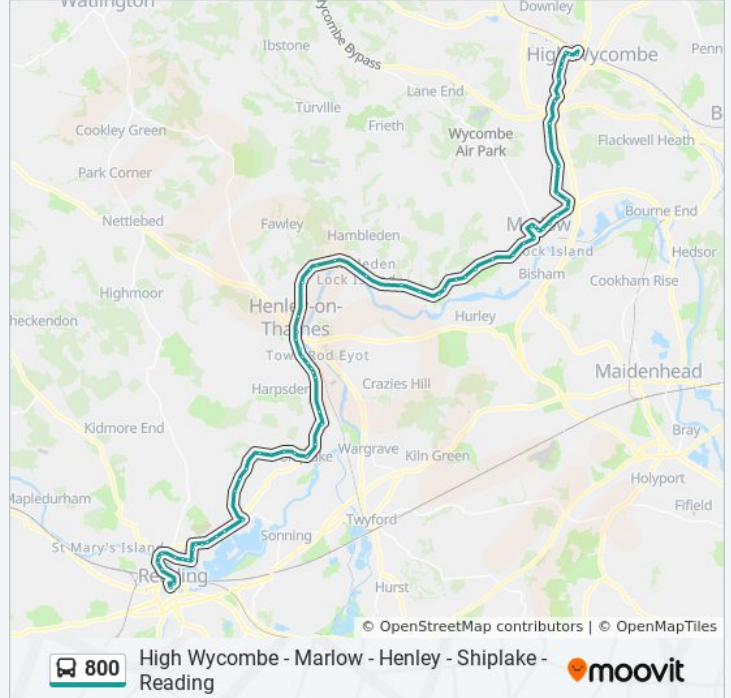

800 bus Info

Direction: Henley-On-Thames

Stops: 36

Trip Duration: 35 min

Line Summary:

Hook's Corner, Marlow

Harleyford Manor, Danesfield

Combined School, Danesfield

800 bus Info

Direction: High Wycombe

Stops: 73

Trip Duration: 80 min

Line Summary:

All Hallows Road, Caversham
Micklands Road, Henley Road
Henley Road County Boundary, Henley Road
Garden Centre, Play Hatch
Play Hatch Roundabout W, Play Hatch
The Green, Dunsden Green
Bints Farm, Dunsden Green
Gravel Road, Binfield Heath
Heathfield Close, Binfield Heath
The White Hart, Shiplake Row
Memorial Avenue, Shiplake
The Plowden Arms, Shiplake
Shiplake College, Shiplake
Mill Lane, Shiplake Cross
Station Road, Lower Shiplake
Bolney Lane, Lower Shiplake
Allotments, Henley-On-Thames
Tesco Superstore, Henley-On-Thames
Newtown Road, Henley-On-Thames
Niagara Road, Henley-On-Thames
St Marks Road, Henley-On-Thames
Christ Church, Henley-On-Thames
Bell Street, Henley-On-Thames
Bell Street North, Henley-On-Thames
Swiss Farm, Henley-On-Thames
Icehouse Lane, Fawley
Fawley Court Farm, Fawley
Benhams Lane, Fawley
Greenlands, Hambleden
Mill End, Hambleden
Westfield Bungalows, Medmenham
The Dog & Badger Ph, Medmenham
Millbank Wood, Medmenham

Danesfield House, Danesfield

Thames Reach, Danesfield

Combined School, Danesfield

Harleyford Manor, Danesfield

Hook's Corner, Marlow

Pound Lane, Marlow

Spinfield Lane, Marlow

West Street, Marlow

Queens Road, Marlow

Dean Street, Marlow

Dean Street Car Park, Marlow

Spittal Street, Marlow

Foxes Piece, Marlow

Bobmore Lane, Marlow

Wiltshire Road, Marlow

Churchill Drive, Marlow