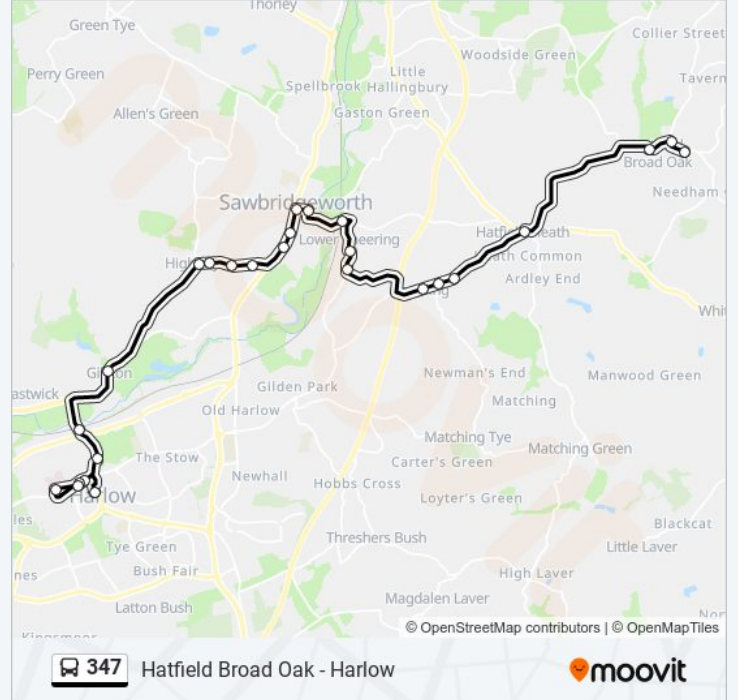

### 347 bus Info

**Direction:** Hatfield Broad Oak

**Stops:** 26

**Trip Duration:** 41 min

**Line Summary:**

Back Lane, Lower Sheering

The Crown, Sheering

The Cock, Sheering

Post Office, Sheering

The White Horse, Hatfield Heath

Post Office, Hatfield Broad Oak

The Dukes Head, Hatfield Broad Oak

Barnfield, Hatfield Broad Oak

347 bus time schedules and route maps are available in an offline PDF at [moovitapp.com](https://moovitapp.com). Use the [Moovit App](#) to see live bus times, train schedule or subway schedule, and step-by-step directions for all public transit in London.