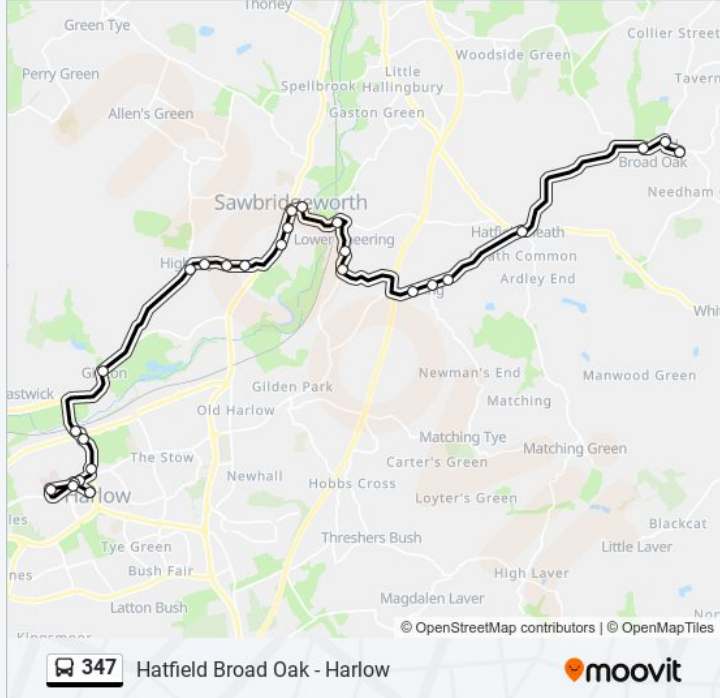

### Direction: Harlow Town Centre

27 stops

[VIEW LINE SCHEDULE](#)

- Barnfield, Hatfield Broad Oak
- The Dukes Head, Hatfield Broad Oak
- Post Office, Hatfield Broad Oak
- The White Horse, Hatfield Heath
- Post Office, Sheering
- The Cock, Sheering
- The Crown, Sheering
- Back Lane, Lower Sheering
- Four Acres, Lower Sheering
- Sawbridgeworth Railway Station, Sawbridgeworth
- Bullfields, Sawbridgeworth
- Station Road, Sawbridgeworth
- White Lion Ph, Sawbridgeworth
- Springhall Road, Sawbridgeworth
- Hand Lane, High Wych
- Rivers Hospital, High Wych
- Broadfields, High Wych
- The Rising Sun Ph, High Wych
- Plume Of Feathers Ph, Gilston
- Allende Avenue, Harlow
- Park, Harlow

### 347 bus Info

**Direction:** Harlow Town Centre

**Stops:** 27

**Trip Duration:** 41 min

**Line Summary:**

Netteswell Orchard, Harlow

Fire Station, Harlow Town Centre

Bus Garage, Harlow Town Centre

### Direction: Hatfield Broad Oak

26 stops

[VIEW LINE SCHEDULE](#)

Bus Station, Harlow Town Centre

Fire Station, Harlow Town Centre

Bus Garage, Harlow Town Centre

Princess Alexandra Hospital, Harlow

Bus Garage, Harlow Town Centre

### 347 bus Info

**Direction:** Hatfield Broad Oak

**Stops:** 26

**Trip Duration:** 41 min

**Line Summary:**

Back Lane, Lower Sheering

The Crown, Sheering

The Cock, Sheering