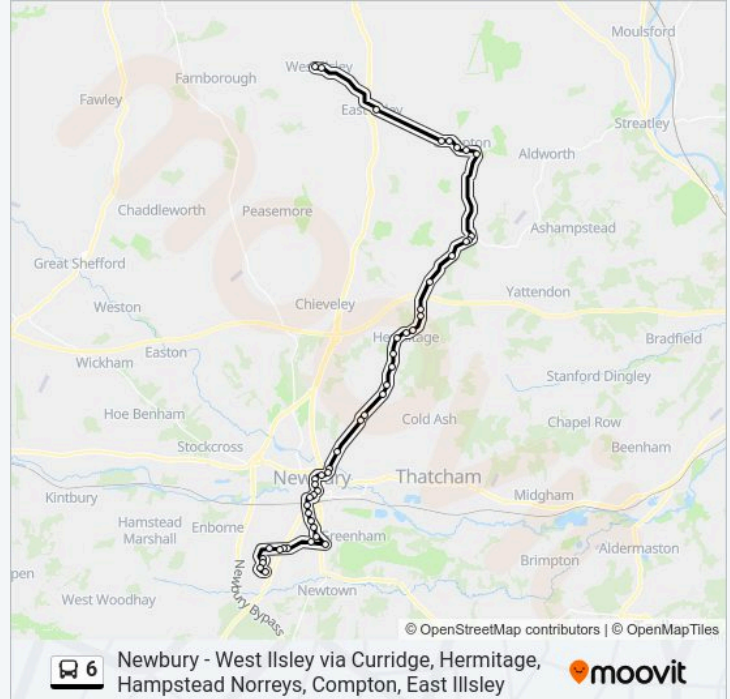

Old Railway Bridge, Hampstead Norreys

Eling Turn, Eling

Four Elms, Hampstead Norreys

Hermitage Primary School, Hermitage

Chapel Lane, Hermitage

Hermitage Post Office, Hermitage

Marlston Road, Hermitage

Priors Court Road, Hermitage

Curridge Turn, Longlane

Long Lane the Lamb, Longlane

Cold Ash Farm, Longlane

Fishers Lane, Longlane

Grange Farm, Longlane

Dymond Farm, Longlane

Shaw Cemetery, Shaw

Coachmans Court, Shaw

Shaw Road Foot, Shaw

Hawthorn Road, Newbury

Park Way Top, Newbury

Park Way, Newbury

Newbury Wharf, Newbury

Cheap Street, Newbury

Market Street, Newbury

Fair Close, Newbury

Porchester Road, Newbury

Priory Road, Newbury

Friars Road, Newbury

The Oaks, Newbury

Newbury College Campus, Newbury

Monks Lane East, Newbury

Monks Lane Surgery, Newbury

Park House School Rear Entrance, Wash Common