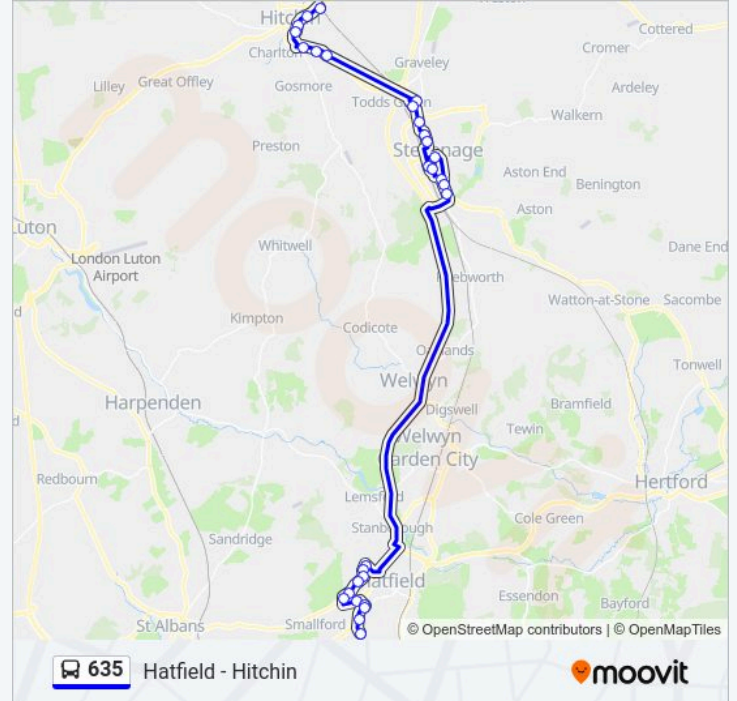

Use the Moovit App to find the closest 635 bus station near you and find out when is the next 635 bus arriving.

Direction: Coreys Mill

22 stops

[VIEW LINE SCHEDULE](#)

- The Forum, Hatfield
- Todd Building, Hatfield
- Bishop's Close, Hatfield
- The Galleria, Hatfield
- The Comet Hotel, Hatfield
- Uh De Havilland Campus, Hatfield Business Park
- Albatross Way, Hatfield Business Park
- Eisai, Hatfield Business Park
- Hearle Way, Hatfield Business Park
- Bus Garage, Hatfield Business Park
- Gypsy Moth Avenue, Hatfield Business Park
- Roaring Meg Retail Park, Monks Wood
- Elder Way, Stevenage
- North Herts College, Stevenage
- The Forum, Stevenage
- Bus Station, Stevenage
- Stevenage Railway Station, Stevenage
- Spice Rouge Restaurant, Stevenage Old Town
- The Mulberry Tree, Stevenage Old Town
- The Archways Hotel, Stevenage Old Town
- John Henry Newman School, Coreys Mill

635 bus Info

Direction: Coreys Mill

Stops: 22

Trip Duration: 46 min

Line Summary:

Lister Hospital, Coreys Mill

Direction: Hatfield

27 stops

635 bus Info

Direction: Hitchin

Stops: 29

Trip Duration: 68 min

Line Summary:

The Mulberry Tree, Stevenage Old Town

The Archways Hotel, Stevenage Old Town

John Henry Newman School, Coreys Mill

Lister Hospital, Coreys Mill

Kingshott School, Hitchin

Blackhorse Lane, Hitchin

The Maples, Hitchin

Asda, Hitchin

St Mary's Square, Hitchin

Verulam Road, Hitchin

Hitchin Railway Station, Hitchin