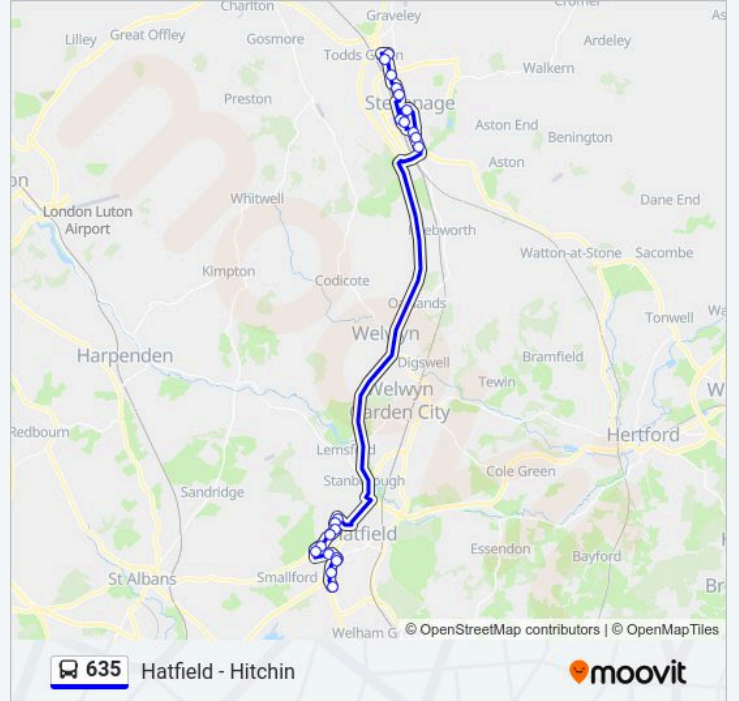

635 bus Info

Direction: Coreys Mill

Stops: 22

Trip Duration: 46 min

Line Summary:

Lister Hospital, Coreys Mill

Direction: Hatfield

27 stops

[VIEW LINE SCHEDULE](#)

Hitchin Railway Station, Hitchin

Verulam Road, Hitchin

St Mary's Square, Hitchin

Asda, Hitchin

The Maples, Hitchin

Blackhorse Lane, Hitchin

Kingshott School, Hitchin

635 bus Info

Direction: Hitchin

Stops: 29

Trip Duration: 68 min

Line Summary:

The Mulberry Tree, Stevenage Old Town

The Archways Hotel, Stevenage Old Town

John Henry Newman School, Coreys Mill

Lister Hospital, Coreys Mill

Kingshott School, Hitchin

Blackhorse Lane, Hitchin

The Maples, Hitchin

Asda, Hitchin

St Mary's Square, Hitchin

Verulam Road, Hitchin

Hitchin Railway Station, Hitchin