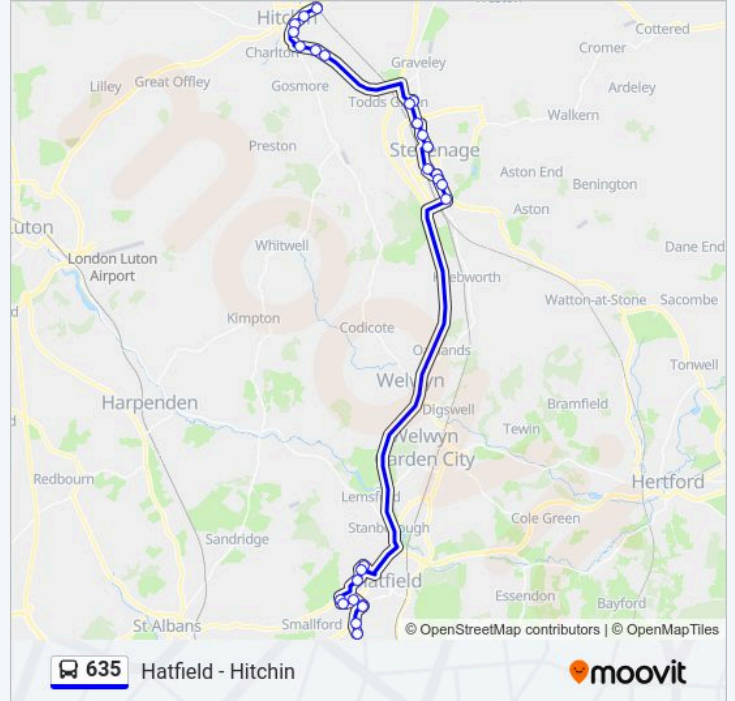

635 bus Info

Direction: Coreys Mill

Stops: 22

Trip Duration: 46 min

Line Summary:

Lister Hospital, Coreys Mill

Direction: Hatfield

27 stops

635 bus Info

Direction: Hatfield

Stops: 27

Trip Duration: 62 min

Line Summary:

Gypsy Moth Avenue, Hatfield Business Park

Eisai, Hatfield Business Park

Uh De Havilland Campus, Hatfield Business Park

Ellenbrook Lane, Ellenbrook

The Comet Hotel, Hatfield

The Galleria, Hatfield

Bishop's Close, Hatfield

Todd Building, Hatfield

The Forum, Hatfield

Direction: Hitchin

29 stops

635 bus Info

Direction: Hitchin

Stops: 29

Trip Duration: 68 min

Line Summary:

The Mulberry Tree, Stevenage Old Town

The Archways Hotel, Stevenage Old Town

John Henry Newman School, Coreys Mill