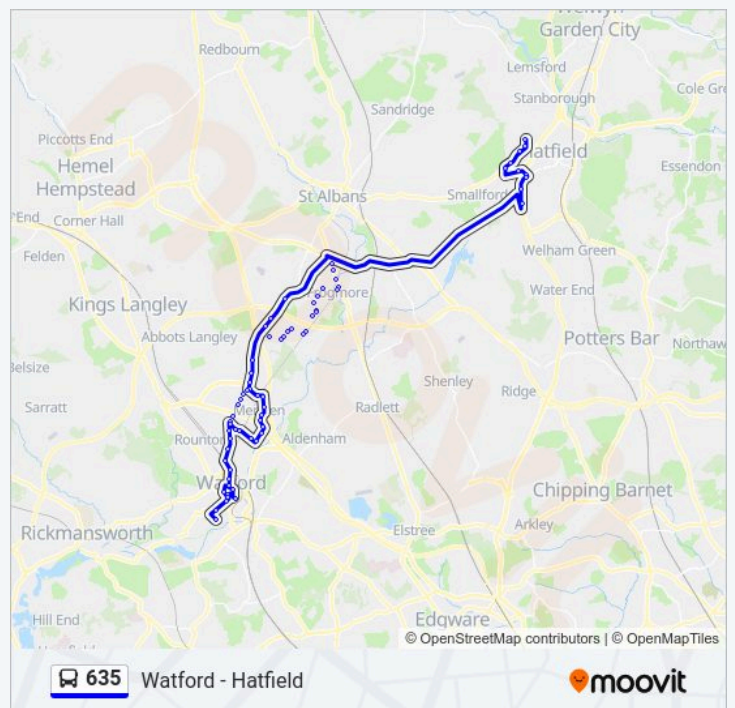

Park Street Lane, How Wood

Birchwood Way, How Wood

Shops, How Wood

Mayflower Road, How Wood

Oliver Close, Park Street

War Memorial, Park Street

Park Street Railway Station, Park Street

Mount Drive, Park Street

635 bus Info

Direction: Hatfield Business Park

Stops: 59

Trip Duration: 70 min

Line Summary:

West Riding, Bricket Wood
United Reformed Church, Bricket Wood
North Riding, Bricket Wood
Grassington Close, Bricket Wood
Green, Smug Oak
Lye Lane, Smug Oak
Maplefield, How Wood
Wych Elms, How Wood
Park Street Lane, How Wood
Birchwood Way, How Wood
Shops, How Wood
Mayflower Road, How Wood
Oliver Close, Park Street
War Memorial, Park Street
Park Street Railway Station, Park Street
Mount Drive, Park Street
North Orbital Road, Park Street
The Forum, Hatfield
Todd Building, Hatfield
Bishop's Close, Hatfield
The Galleria, Hatfield
The Comet Hotel, Hatfield
Uh De Havilland Campus, Hatfield Business Park
Albatross Way, Hatfield Business Park
Eisai, Hatfield Business Park
Hearle Way, Hatfield Business Park
Bus Garage, Hatfield Business Park

Mount Drive, Park Street

Park Street Railway Station, Park Street

War Memorial, Park Street

Oliver Close, Park Street

Penn Road, How Wood

Mayflower Road, How Wood

Shops, How Wood

Birchwood Way, How Wood