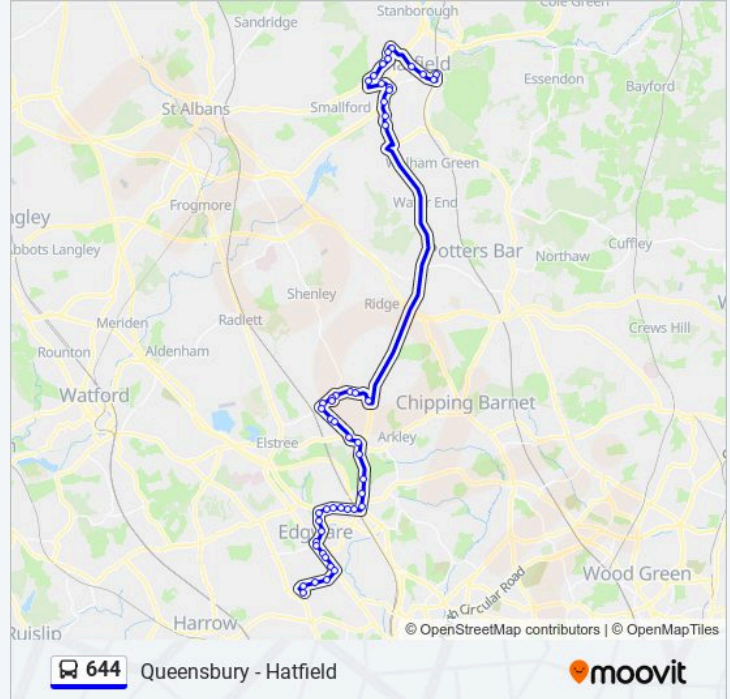

Uh De Havilland Campus, Hatfield Business Park

Albatross Way, Hatfield Business Park

Eisai, Hatfield Business Park

Hearle Way, Hatfield Business Park

Bus Garage, Hatfield Business Park

Gypsy Moth Avenue, Hatfield Business Park

Campion Road, Hatfield Business Park

Burfield Close, Hatfield

Memorial Hall, Hatfield

St Etheldreda's Drive, Hatfield

Hatfield Railway Station, Hatfield

Direction: Queensbury

50 stops

644 bus Time Schedule

Queensbury Route Timetable:

Hatfield Railway Station, Hatfield

St Etheldreda's Drive, Hatfield

Memorial Hall, Hatfield

Burfield Close, Hatfield

Bus Garage, Hatfield Business Park

Gypsy Moth Avenue, Hatfield Business Park

Stops: 50

Trip Duration: 84 min

Line Summary:

Apex Corner (J)

Oakmede Gardens (L)

Edgware Way Stoneyfield Park (M)

Highview Avenue (N)

The Grove (E)