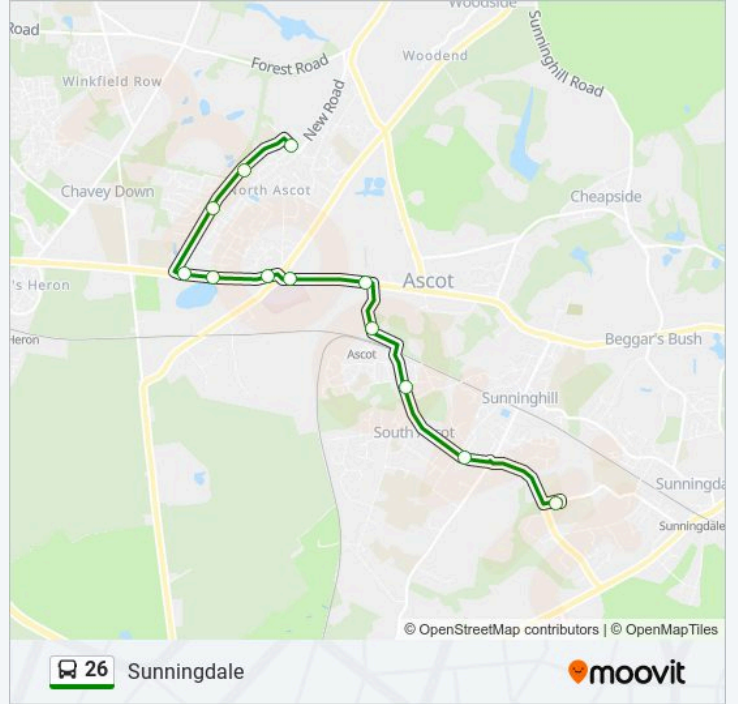

Direction: North Ascot

14 stops

[VIEW LINE SCHEDULE](#)

Charters School, Sunningdale
St Marys Road, South Ascot
Coronation Road, South Ascot
Victoria Road, South Ascot
Ascot Station, Ascot
Station Hill, Ascot
Heatherwood Hospital - East, Ascot
Heatherwood Hospital - West, Ascot
Gainsborough Drive, Ascot
Fernbank Corner, North Ascot
Goaters Road, North Ascot
The Gold Cup, North Ascot
Ascot Heath, North Ascot
Royal Hunt Public House, North Ascot

Trip Duration: 16 min

Line Summary:

Direction: Sunningdale

12 stops

[VIEW LINE SCHEDULE](#)

Royal Hunt Public House, North Ascot

Ascot Heath, North Ascot

The Gold Cup, North Ascot

Fernbank Corner, North Ascot

Gainsborough Drive, Ascot

Heatherwood Hospital - West, Ascot

Heatherwood Hospital - East, Ascot

Station Hill, Ascot

Ascot Station, Ascot

Victoria Road, South Ascot

St Marys Road, South Ascot

Direction: Sunningdale

Stops: 12

Trip Duration: 18 min

Line Summary:

26 bus time schedules and route maps are available in an offline PDF at moovitapp.com. Use the Moovit App to see live bus times, train schedule or subway schedule, and step-by-step directions for all public transit in London.