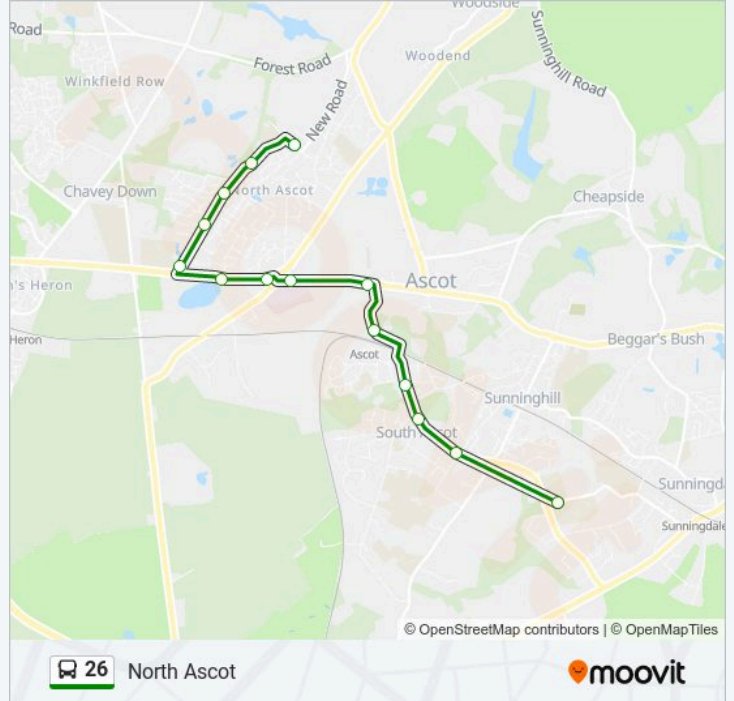

Direction: North Ascot

14 stops

[VIEW LINE SCHEDULE](#)

Charters School, Sunningdale
St Marys Road, South Ascot
Coronation Road, South Ascot
Victoria Road, South Ascot
Ascot Station, Ascot
Station Hill, Ascot
Heatherwood Hospital - East, Ascot
Heatherwood Hospital - West, Ascot
Gainsborough Drive, Ascot
Fernbank Corner, North Ascot
Goaters Road, North Ascot
The Gold Cup, North Ascot
Ascot Heath, North Ascot
Royal Hunt Public House, North Ascot

Trip Duration: 16 min

Line Summary:

Direction: Sunningdale

12 stops

[VIEW LINE SCHEDULE](#)

Royal Hunt Public House, North Ascot

Ascot Heath, North Ascot

The Gold Cup, North Ascot

Fernbank Corner, North Ascot

Gainsborough Drive, Ascot

Heatherwood Hospital - West, Ascot

Heatherwood Hospital - East, Ascot

Station Hill, Ascot

Ascot Station, Ascot

Victoria Road, South Ascot

St Marys Road, South Ascot