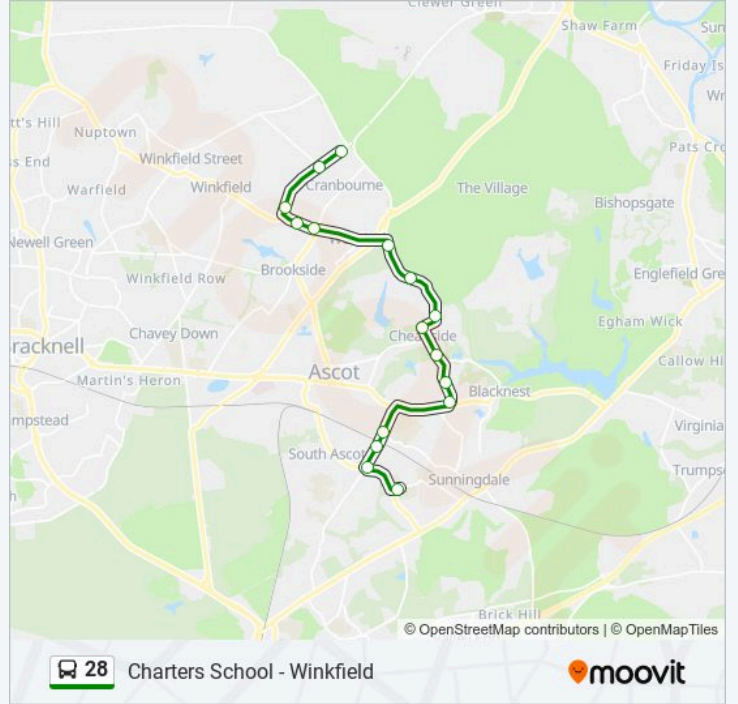

Charters School - Winkfield

Get The App

The 28 bus line (Charters School - Winkfield) has 2 routes. For regular weekdays, their operation hours are:

(1) Cranbourne: 15:10(2) Sunningdale: 07:45

Use the Moovit App to find the closest 28 bus station near you and find out when is the next 28 bus arriving.

Direction: Cranbourne

11 stops

[VIEW LINE SCHEDULE](#)

- Charters School, Sunningdale
- Bagshot Road, Sunninghill
- High Street Shops, Sunninghill
- St Michaels School, Sunninghill
- Cannon Corner, Sunningdale
- Silwood Park, Sunninghill
- Heronbrook, Cheapside
- Hilltop Close, Cheapside
- The Old Hatchet, Cranbourne
- Fleur De Lis, Cranbourne
- Squirrels, Cranbourne

28 bus Info

Direction: Cranbourne

Stops: 11

Trip Duration: 23 min

Line Summary:

Direction: Sunningdale

16 stops

[VIEW LINE SCHEDULE](#)

28 bus Info

Direction: Sunningdale

Stops: 16

Trip Duration: 30 min

Line Summary:

28 bus time schedules and route maps are available in an offline PDF at moovitapp.com. Use the Moovit App to see live bus times, train schedule or subway schedule, and step-by-step directions for all public transit in London.