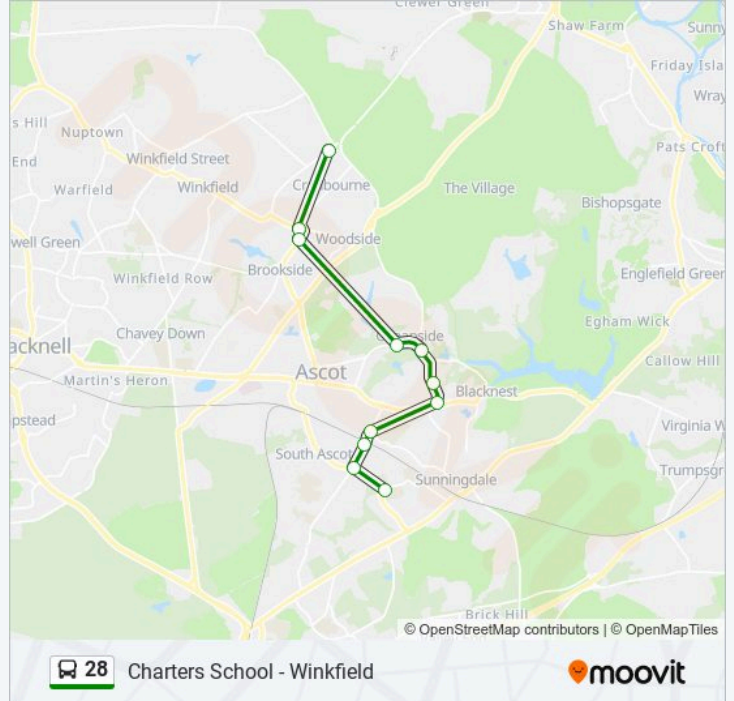

Charters School - Winkfield

Get The App

The 28 bus line (Charters School - Winkfield) has 2 routes. For regular weekdays, their operation hours are:

(1) Cranbourne: 15:10(2) Sunningdale: 07:45

Use the Moovit App to find the closest 28 bus station near you and find out when is the next 28 bus arriving.

Direction: Cranbourne

11 stops

[VIEW LINE SCHEDULE](#)

- Charters School, Sunningdale
- Bagshot Road, Sunninghill
- High Street Shops, Sunninghill
- St Michaels School, Sunninghill
- Cannon Corner, Sunningdale
- Silwood Park, Sunninghill
- Heronbrook, Cheapside
- Hilltop Close, Cheapside
- The Old Hatchet, Cranbourne
- Fleur De Lis, Cranbourne
- Squirrels, Cranbourne

28 bus Time Schedule

Cranbourne Route Timetable:

| | |
|-----------|-----------------|
| Sunday | Not Operational |
| Monday | 15:10 |
| Tuesday | 15:10 |
| Wednesday | 15:10 |
| Thursday | 15:10 |
| Friday | 15:10 |
| Saturday | Not Operational |

28 bus Info

Direction: Cranbourne

Stops: 11

Trip Duration: 23 min

Line Summary:

Direction: Sunningdale

16 stops

[VIEW LINE SCHEDULE](#)