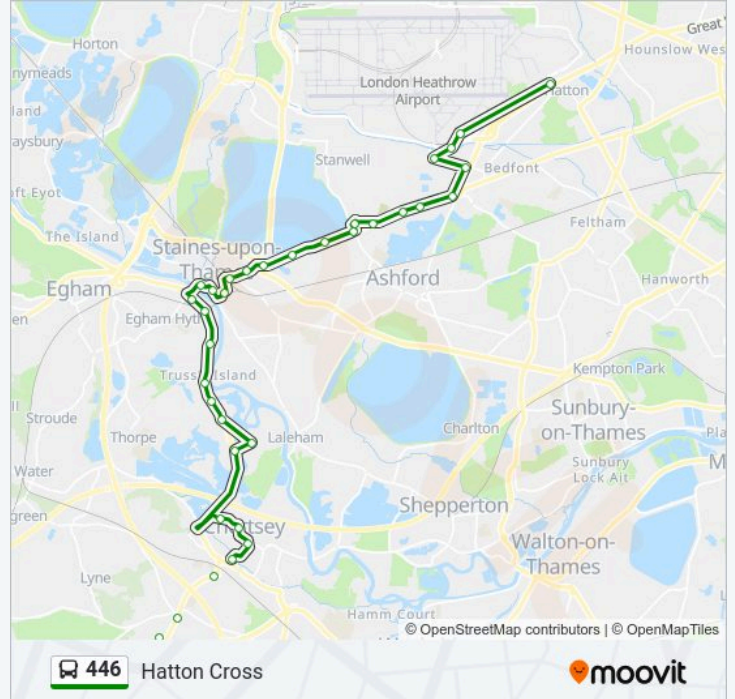

Elmsleigh Bus Station, Staines

Post Office (J)

Birch Green

Crooked Billet

Shortwood Avenue

Kenilworth Road

Ashford Hospital

Ashford Hospital Entrance

Long Lane Ashford

Short Lane Ashford

Harrow Road (Tw14) East Bedfont

Clockhouse Roundabout East Bedfont (A)

Great South West Road East Bedfont, East Bedfont

Animal Reception Centre, East Bedfont

Scylla Road

Heathrow Terminal 4, Heathrow Airport Terminal 4

Hatton Cross Station, Hatton Cross

**Direction: Kingfield**

52 stops

[VIEW LINE SCHEDULE](#)

**446 bus Time Schedule**

Kingfield Route Timetable:

Sunday