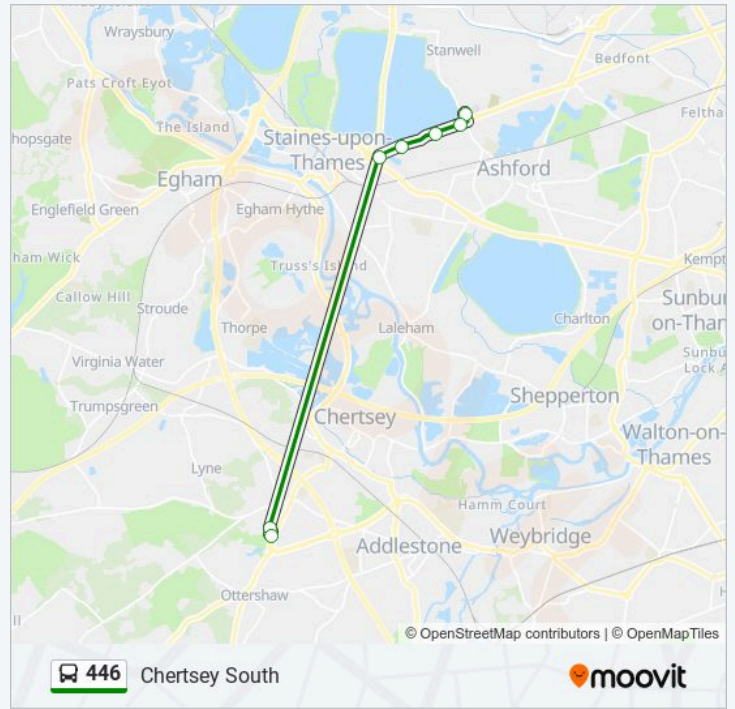

Line Summary:

Direction: Hatton Cross

44 stops

[VIEW LINE SCHEDULE](#)

- Woking Railway Station, Woking
- High Street Link Road, Woking
- Six Crossroads, Horsell
- Bleak House, Antonys
- Mclaren, Woking
- The Castle, Brox
- Brox Road, Brox
- Slade Road, Ottershaw
- Brox Road Post Office, Ottershaw
- St Peter's Hospital, Chertsey South
- St Peter's Hospital, Chertsey South
- White Lodge Centre, Chertsey South
- Sir William Perkins's School, Chertsey
- Guildford Street, Chertsey
- Heriot Road, Chertsey
- Colonel's Lane, Chertsey

446 bus Time Schedule

Hatton Cross Route Timetable:

Sunday	02:56 - 20:55
Monday	02:56 - 20:55
Tuesday	02:56 - 20:55
Wednesday	02:56 - 20:55
Thursday	02:56 - 20:55
Friday	02:56 - 20:55
Saturday	02:56 - 20:55

446 bus Info

Direction: Hatton Cross

Stops: 44

Trip Duration: 75 min

Line Summary: