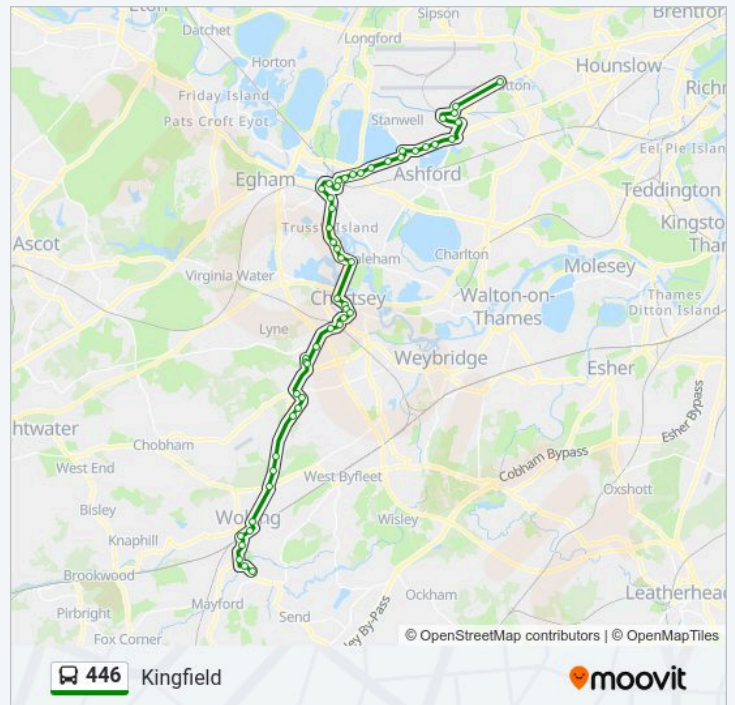

#### 446 bus Info

**Direction:** Kingfield

**Stops:** 52

**Trip Duration:** 90 min

**Line Summary:**

Guildford Street, Chertsey  
Chertsey Railway Station, Chertsey  
Sir William Perkins's School, Chertsey  
White Lodge Centre, Chertsey South  
St Peter's Hospital, Chertsey South  
St Peter's Hospital, Chertsey South  
St Peter's Hospital, Chertsey South  
Brox Road Post Office, Ottershaw  
Slade Road, Ottershaw  
Brox Road, Brox  
The Castle, Brox  
Mclaren, Woking  
Bleak House, Anthony's  
Six Crossroads, Horsell  
Board School Road, Woking  
Woking Railway Station, Woking  
High Street Link Road, Woking  
York Road, Woking  
Claremont Avenue, Woking  
Leisure Centre, Kingfield  
Kingfield Green, Kingfield

**Direction: Staines**

33 stops

[VIEW LINE SCHEDULE](#)

Kingfield Green, Kingfield  
Leisure Centre, Kingfield  
Midhope Road, Woking  
York Road, Woking  
Board School Road, Woking  
Woking Railway Station, Woking  
High Street Link Road, Woking  
Six Crossroads, Horsell