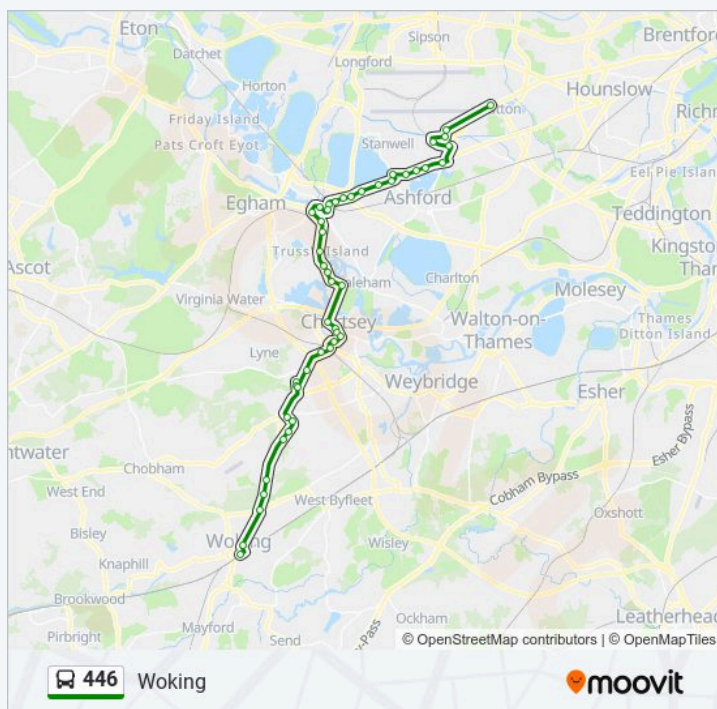

### 446 bus Info

**Direction:** Woking

**Stops:** 47

**Trip Duration:** 75 min

**Line Summary:**

St Peter's Hospital, Chertsey South

St Peter's Hospital, Chertsey South

St Peter's Hospital, Chertsey South