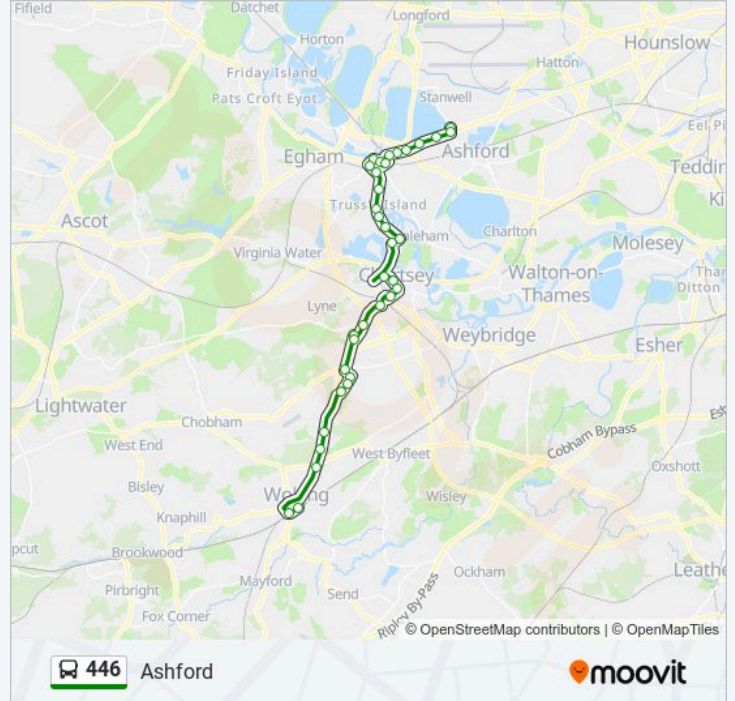

**446 bus Info**

**Direction:** Ashford

**Stops:** 35

**Trip Duration:** 58 min

**Line Summary:**

Green Lane, Staines

Mayfield Gardens, Staines

Bowes Road, Staines

Pinetrees Business Park, Staines

Staines Bridge, Staines

Thames Street, Staines

Elmsleigh Bus Station, Staines

Post Office (J)

Birch Green

Crooked Billet

Shortwood Avenue

Kenilworth Road

Ashford Hospital

Ashford Hospital Entrance

**Direction: Chertsey**

32 stops

[VIEW LINE SCHEDULE](#)

Hatton Cross Station, Hatton Cross

Heathrow Terminal 4, Heathrow Airport Terminal 4