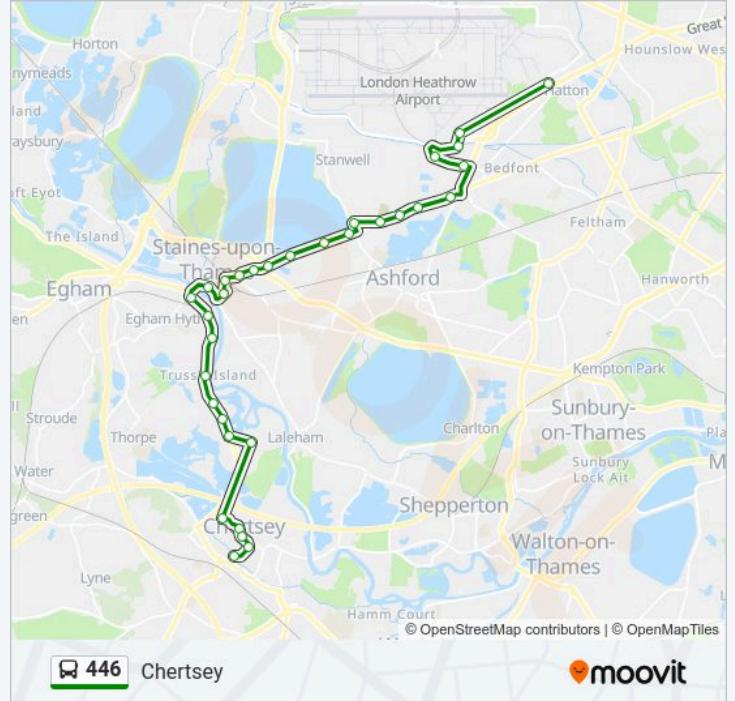

Ripley Way

Elmsleigh Bus Station, Staines

Staines Bridge, Staines

Pinetrees Business Park, Staines

Bowes Road, Staines

Mayfield Gardens, Staines

Green Lane, Staines

Blackett Close, Staines

Norlands Lane, Staines

Thorpe Park Main Entrance, Thorpe Park

Penton Park Estate, Penton Hook

St Ann's Road, Chertsey

Colonel's Lane, Chertsey

Windsor Street, Chertsey

Heriot Road, Chertsey

Guildford Street, Chertsey

**Direction: Chertsey South**

7 stops

[VIEW LINE SCHEDULE](#)

Ashford Hospital Entrance

Town Lane

Kenilworth Road

Shortwood Avenue

Crooked Billet Roundabout

**446 bus Info**

**Direction:** Chertsey South

**Stops:** 7

**Trip Duration:** 30 min