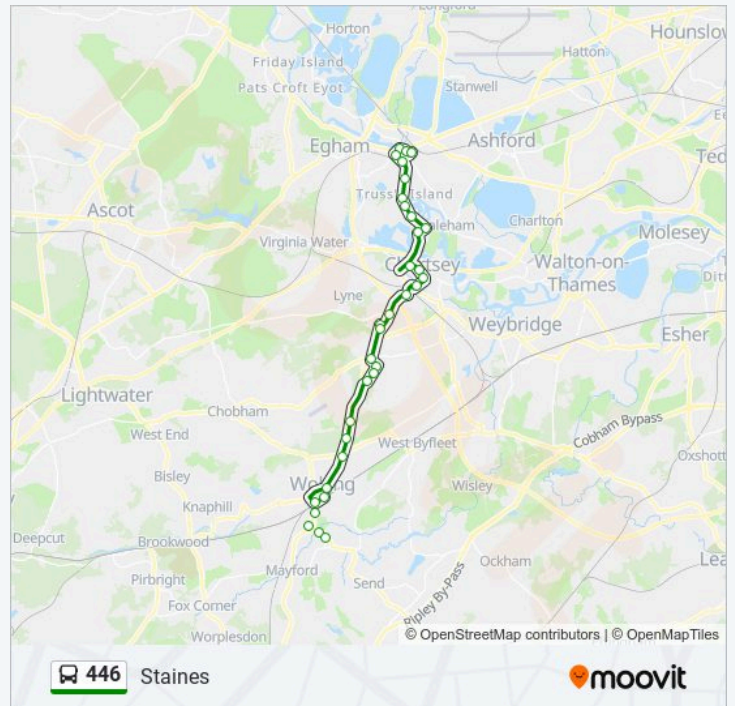

Staines Bridge, Staines

Thames Street, Staines

Elmsleigh Bus Station, Staines

**Direction: Staines**

**Stops: 33**

**Trip Duration: 45 min**

**Line Summary:**

**Direction: Woking**

47 stops

[VIEW LINE SCHEDULE](#)

Hatton Cross Station, Hatton Cross

Heathrow Terminal 4, Heathrow Airport Terminal 4

Scylla Road

**446 bus Time Schedule**

Woking Route Timetable:

Sunday	06:05 - 21:15
Monday	05:50 - 21:15
Tuesday	05:50 - 21:15
Wednesday	05:50 - 21:15
Thursday	05:50 - 21:15