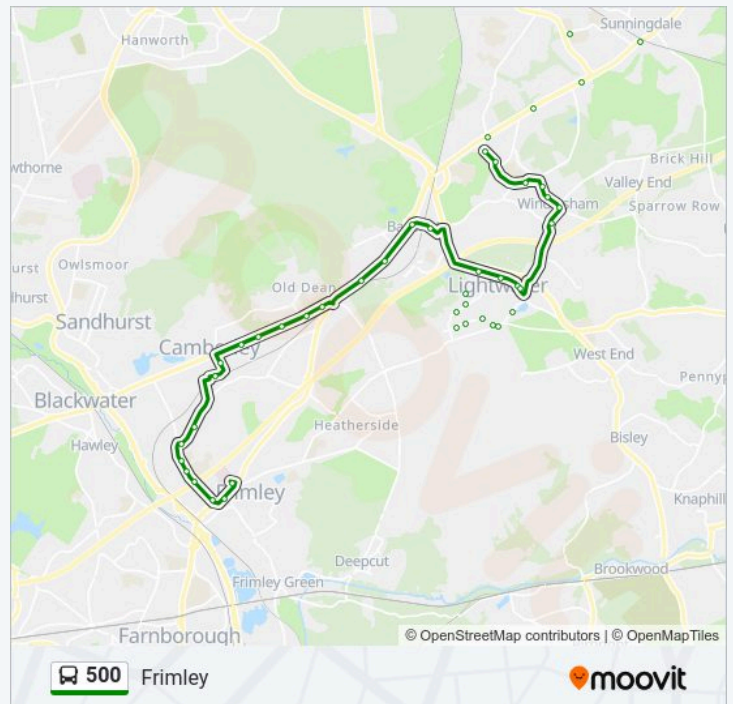

Badger Drive, Lightwater

## 500 bus Info

**Direction:** Frimley

**Stops:** 58

**Trip Duration:** 62 min

**Line Summary:**

The Avenue, Lightwater

Bagshot Green, Bagshot

Bagshot Square, Bagshot