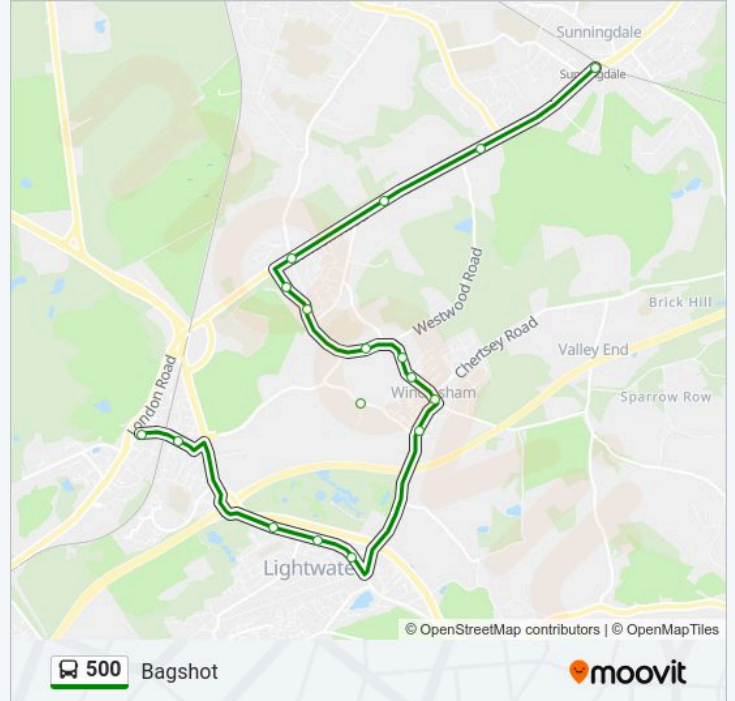

**Direction:** Bagshot

**Stops:** 32

**Trip Duration:** 20 min

**Line Summary:**

School Road, Windlesham

Hatton Hill, Windlesham

Kennel Lane, Windlesham

Cooper Road, Windlesham

Post Office, Windlesham

Thorndown Lane, Windlesham

War Memorial, Lightwater

Lovells Close, Lightwater

The Avenue, Lightwater

Bagshot Green, Bagshot

Bagshot Square, Bagshot

**Direction: Camberley**

41 stops

[VIEW LINE SCHEDULE](#)

Elmsleigh Bus Station, Staines

Staines Bridge, Staines

Sainsbury'S, Staines

Claremont Road, Staines

Hawthorn Road, Egham

The Avenue, Egham

**500 bus Info**

**Direction:** Camberley

**Stops:** 41

**Trip Duration:** 51 min

**Line Summary:**

London Road West, Windlesham

The Windmill, Windlesham

The Bee, Windlesham