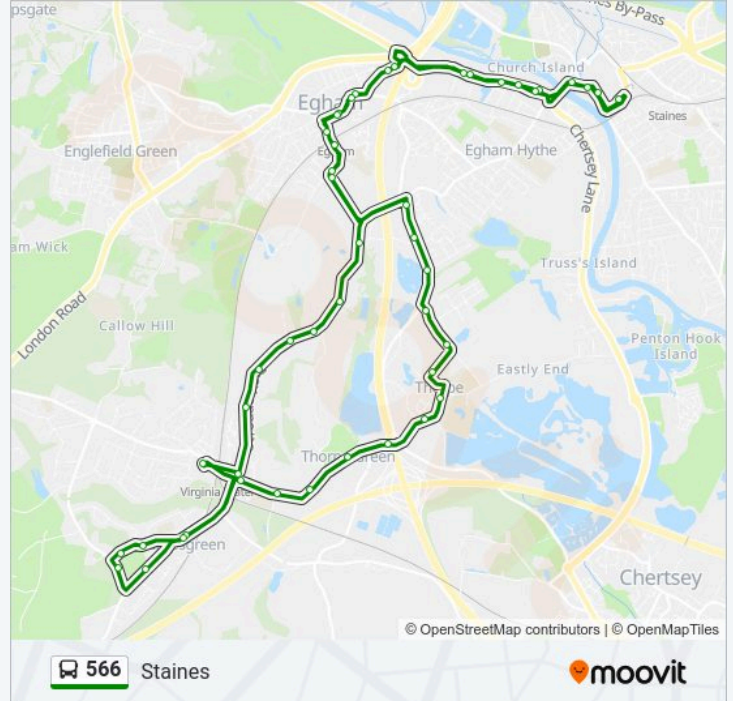

Direction: Staines

48 stops

[VIEW LINE SCHEDULE](#)

Elmsleigh Bus Station, Staines
Staines Bridge, Staines
Sainsbury'S, Staines
Claremont Road, Staines
Hawthorn Road, Egham
The Avenue, Egham
High Street, Egham
Egham Shops, Egham
Egham Railway Station, Egham
Whitehall Lane, Egham
Clockhouse Lane West, Egham
Great Fosters, Stroude
Hurst Lane, Stroude
Luddington Avenue, Stroude
Edgell Close, Stroude
Royal Standard, Stroude
Limetree Walk, Virginia Water
Station Parade, Virginia Water
Trumpsgreen Shops, Trumps Green
Cabrera Avenue, Virginia Water
King George V Playing Field, Virginia Water

566 bus Info

Direction: Staines

Stops: 48

Trip Duration: 37 min

Line Summary:

Knowle Hill, Virginia Water

Oak Tree Close, Virginia Water

Trumps Green Shops, Trumps Green

Village Road, Thorpe

Industrial Estate, Thorpe

Warwick Avenue, Thorpe Lea

Clockhouse Lane East, Thorpe Lea

Derwent Road, Thorpe Lea

Whitehall Lane, Egham

Egham Railway Station, Egham

Egham Shops, Egham

High Street, Egham

The Avenue, Egham

Hawthorn Road, Egham

Claremont Road, Staines

Sainsbury'S, Staines

Staines Bridge, Staines

Thames Street, Staines

Elmsleigh Bus Station, Staines