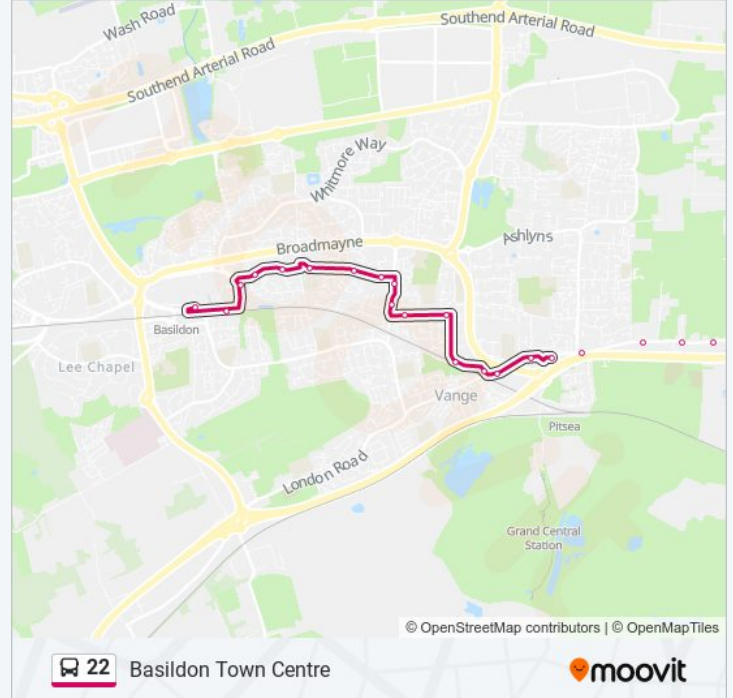

Broadway, Pitsea

Station Lane, Pitsea

Hazelmere, Basildon

Sandon Road, Basildon

Lynestede, Basildon

Winged Horse, Basildon

Beech Road, Basildon

Luncies Road, Basildon

Gibcracks, Basildon

Stacey's Corner, Basildon

Dengayne, Basildon

Napier Close, Basildon

Thistledown, Basildon

Thorington Cross, Basildon

Long Riding, Basildon

Asda Eastgate, Basildon Town Centre

Bus Station, Basildon Town Centre

Direction: Canvey

55 stops

[VIEW LINE SCHEDULE](#)

Bus Station, Basildon Town Centre

Asda Eastgate, Basildon Town Centre

Thorington Cross, Basildon

Napier Close, Basildon

Direction: Canvey

Stops: 55

Trip Duration: 57 min

Line Summary:

Boyce Green, South Benfleet
Hillside Road, South Benfleet
St Mary's Church, South Benfleet
Railway Station, South Benfleet
Waterside Farm, Canvey
Sports Centre, Canvey
Lekoe Road, Canvey
Elsinor Avenue, Canvey
Silver Jubilee, Canvey
Budna Road, Canvey
Armadale, Canvey
Dinant Avenue, Canvey
Second Avenue, Canvey
Pine Close, Canvey
Hawkesbury Road, Canvey
Southwick Road, Canvey
Jones Corner, Canvey
Fairlop Avenue, Canvey
Convent Road, Canvey
Haystack Corner, Canvey
Market, Canvey
May Avenue, Canvey
Normans Road, Canvey
Maurice Road, Canvey
Baardwyck Avenue, Canvey
Corsel Rd, Canvey
Transport Museum, Canvey
Leigh Beck, Canvey