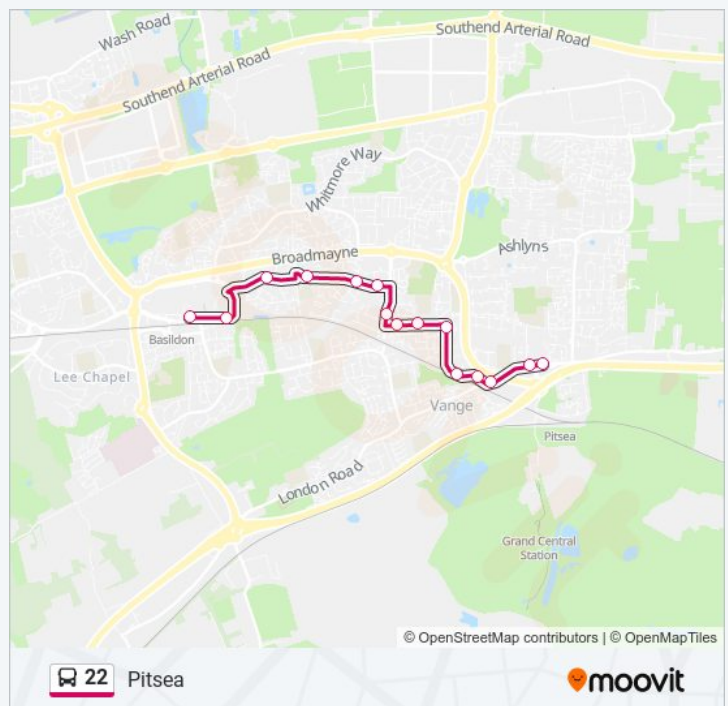

Direction: Pitsea

Stops: 15

Trip Duration: 13 min

Line Summary:

22 bus time schedules and route maps are available in an offline PDF at moovitapp.com. Use the Moovit App to see live bus times, train schedule or subway schedule, and step-by-step directions for all public transit in London.