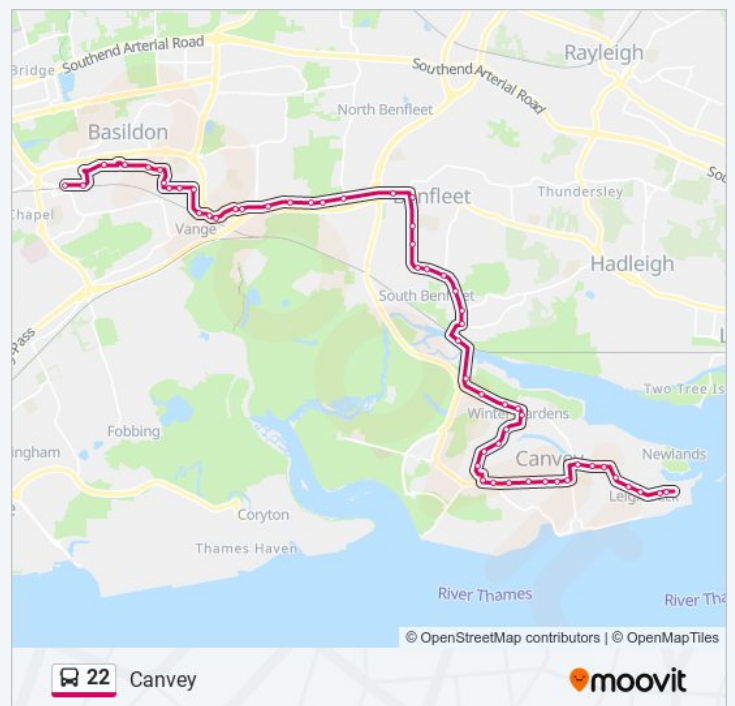

Bartley Road, South Benfleet

Tarpots Corner, South Benfleet

Elmhurst Avenue, South Benfleet

Limetree Avenue, South Benfleet

Cemetery Corner, South Benfleet

South View Road, South Benfleet

Kents Hill Road, South Benfleet

Direction: Canvey

Stops: 55

Trip Duration: 57 min

Line Summary:

Boyce Green, South Benfleet
Hillside Road, South Benfleet
St Mary's Church, South Benfleet
Railway Station, South Benfleet
Waterside Farm, Canvey
Sports Centre, Canvey
Lekoe Road, Canvey
Elsinor Avenue, Canvey
Silver Jubilee, Canvey
Budna Road, Canvey
Armadale, Canvey
Dinant Avenue, Canvey
Second Avenue, Canvey
Pine Close, Canvey
Hawkesbury Road, Canvey
Southwick Road, Canvey
Jones Corner, Canvey
Fairlop Avenue, Canvey
Convent Road, Canvey
Haystack Corner, Canvey
Market, Canvey
May Avenue, Canvey
Normans Road, Canvey
Maurice Road, Canvey
Baardwyck Avenue, Canvey
Corsel Rd, Canvey
Transport Museum, Canvey
Leigh Beck, Canvey