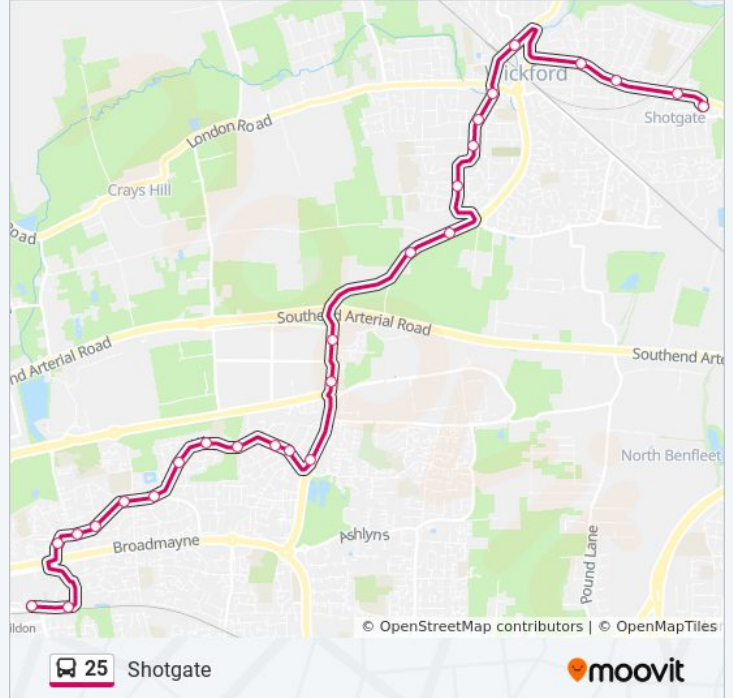

Line Summary:

Sainsbury Store, Basildon

Bromfords Farm, Wickford

Tye Corner, Wickford

Bromfords Drive, Wickford

Park Drive, Wickford

Laburnum Avenue, Wickford

Halls Corner, Wickford

The Swans, Wickford

Wick Lane, Wickford

Highcliffe Road, Wickford

Alicia Avenue, Shotgate

Post Office, Shotgate

Direction: Southend-On-Sea

73 stops

[VIEW LINE SCHEDULE](#)