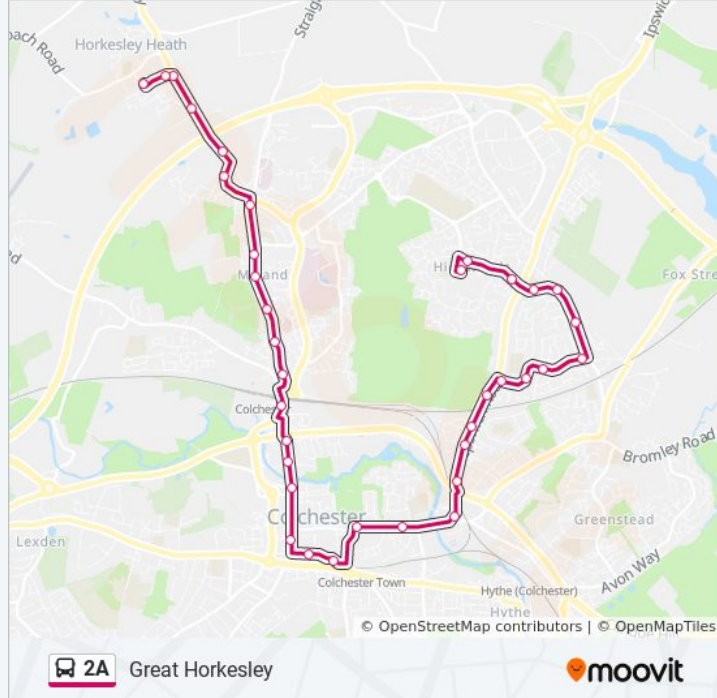

Causton Road, Colchester

The Albert, Colchester

Railway Station Layby, Colchester

Groves Close, Colchester

Oaks Place, Colchester

Tall Trees, Colchester

Mile End Church, Colchester

Link Close, Mile End

Boxted Road, Mile End

Cordelia Drive, Mile End

Chapman's Farm, Mile End

Green Lane, Great Horkesley

Half Butt, Great Horkesley

Exeter Close, Great Horkesley

Malvern Way, Great Horkesley

Direction: Highwoods

36 stops

[VIEW LINE SCHEDULE](#)

Malvern Way, Great Horkesley

Ramparts Close, Great Horkesley

Half Butt, Great Horkesley

Green Lane, Great Horkesley

Chapman's Farm, Mile End

Cordelia Drive, Mile End

Link Close, Mile End

Mile End Church, Colchester

Tall Trees, Colchester

Oaks Place, Colchester

Rectory Close, Colchester

2A bus Time Schedule

Highwoods Route Timetable:

Sunday	08:50 - 18:02
Monday	18:58 - 21:58
Tuesday	18:58 - 21:58
Wednesday	18:58 - 21:58
Thursday	18:58 - 21:58
Friday	18:58 - 21:58
Saturday	18:58 - 22:58