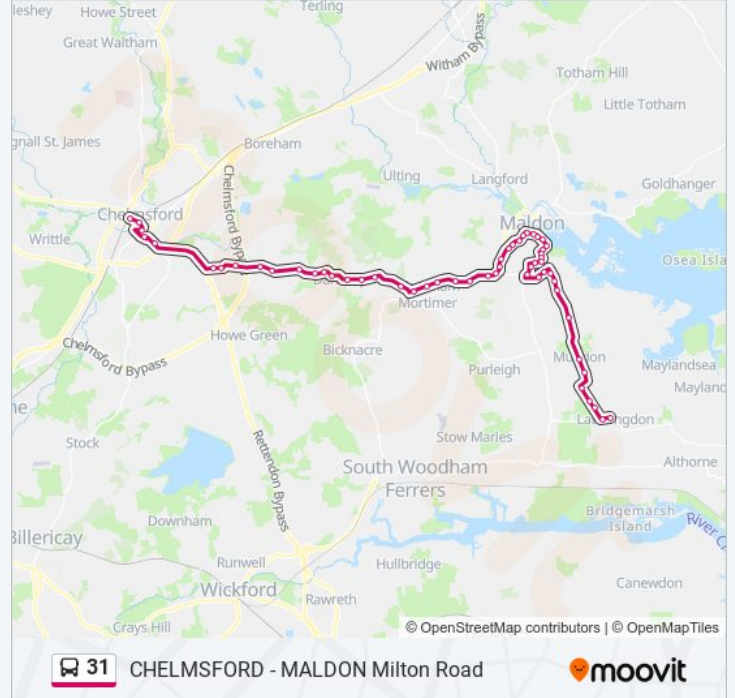

The Swan Hotel, Maldon Town Centre

Wantz Road, Maldon

Victoria Road, Maldon

Maldon Prom Gates, Maldon

Lower Plume School, Maldon

Cups Corner, Maldon

Mundon Road, Maldon

Shakespeare Drive, Maldon

Milton Road, Maldon

Lambourne Grove, Maldon

Randolph Close, Maldon

Limebrook Way West, Maldon

Limebrook Way East, Maldon

Park Drive, Maldon

South House Chase, Maldon

The Cottages, Maldon

Stud Farm, Mundon

Victory Hall, Mundon

Mundon Road Coal Yard, Mundon

A1 Corner, Mundon

St Andrew's Farm, Latchingdon

Mayfair Industrial Estate, Latchingdon

Garage, Latchingdon

The Red Lion, Latchingdon

**Direction: Maldon**

47 stops

[VIEW LINE SCHEDULE](#)

Bus Station, Chelmsford City Centre

Cathedral, Chelmsford City Centre

H & M, Chelmsford City Centre

Parkway, Chelmsford City Centre

Army & Navy, Chelmsford