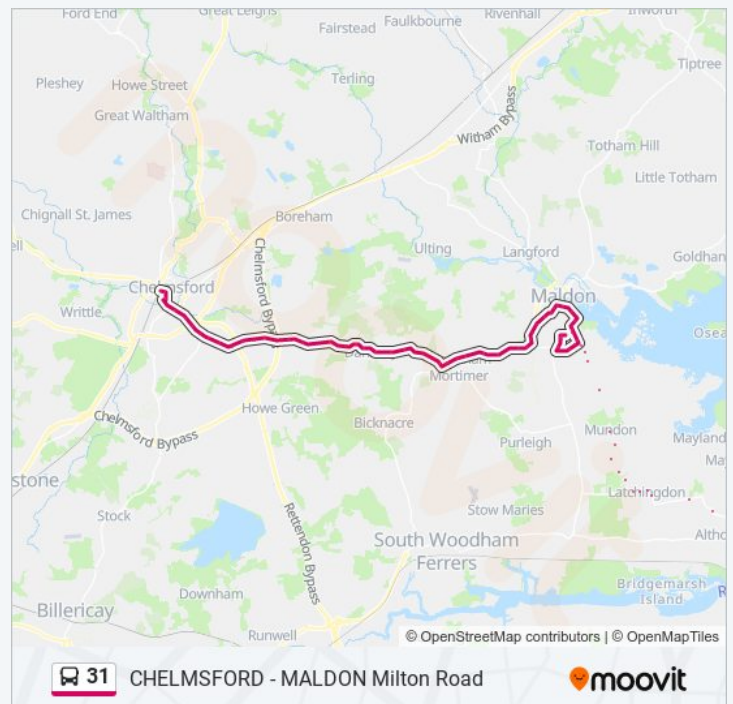

### 31 bus info

**Direction:** Chelmsford City Centre

**Stops:** 76

**Trip Duration:** 72 min

**Line Summary:**

Cups Corner, Maldon

Lower Plume School, Maldon

Victoria Road, Maldon