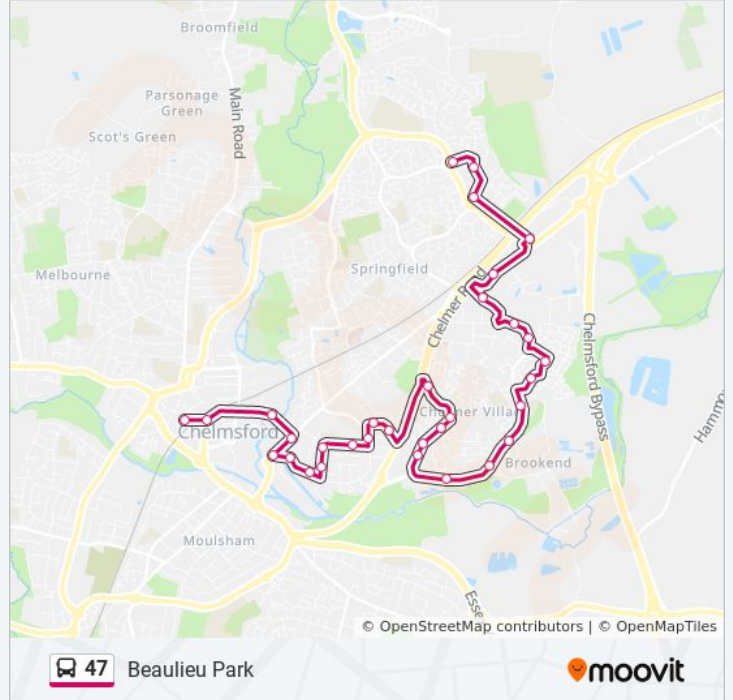

Trip Duration: 31 min

Line Summary:

Henniker Gate, Chelmer Village

Portway, Chelmer Village

Eglinton Drive, Chelmer Village

Barlows Reach, Chelmer Village

Chelmer Village Way, Chelmer Village

Cuton Hall Lane, Chelmer Village

Army Reserves Centre, Springfield

Sainsburys Store, Springfield

Montagu Gardens, Beaulieu Park

Louvain Drive, Beaulieu Park

Beaulieu Gardens, Beaulieu Park

Direction: Broomfield

55 stops

[VIEW LINE SCHEDULE](#)