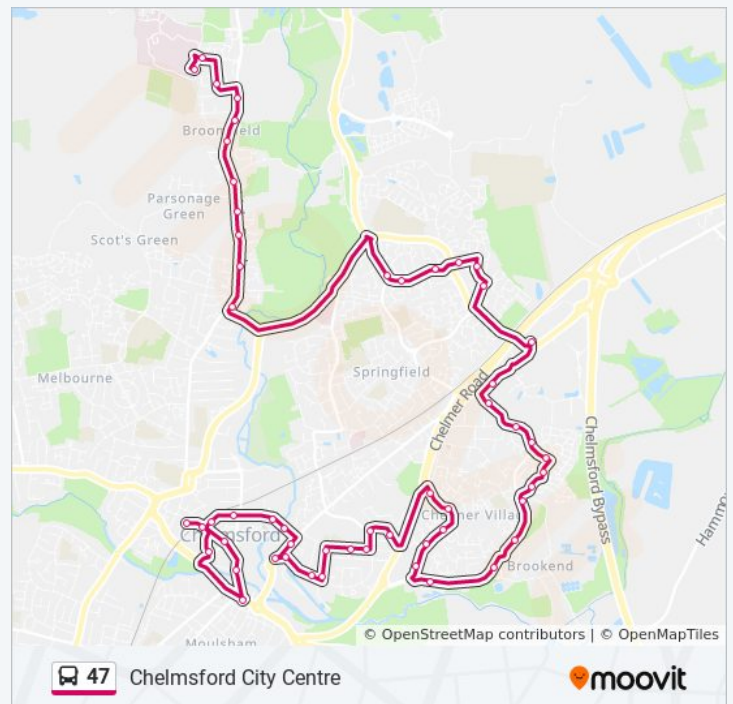

Goddard Way, Chelmer Village

Berkely Dr, Chelmer Village

Cusak Road, Chelmer Village

Ramshaw Drive, Chelmer Village

Sunday	Not Operational
Monday	06:13 - 17:05
Tuesday	06:13 - 17:05
Wednesday	06:13 - 17:05
Thursday	06:13 - 17:05
Friday	06:13 - 17:05
Saturday	06:23 - 17:05

47 bus Info

Direction: Chelmsford City Centre

Stops: 54

Trip Duration: 51 min

Line Summary:

Samuel Manor, Chelmer Village
Fulcher Avenue, Chelmer Village
Sandford Road, Springfield Park
Springfield Park Lane, Springfield Park
Springfield Park Road, Springfield Park
Springfield Park Parade, Springfield Park
Trinity Road Corner, Springfield Park
Hill Road, Springfield Park
Brockley Road, Springfield Park
Wharf Road, Chelmsford
Town Centre Tesco Store, Chelmsford
Boswells Drive, Chelmsford
Riverside Inn, Chelmsford
Riverside Ice And Leisure, Chelmsford
Ymca, Chelmsford City Centre
Station, Chelmsford City Centre
Cathedral, Chelmsford City Centre
H & M, Chelmsford City Centre
Parkway, Chelmsford City Centre
Retail Market, Chelmsford City Centre
Railway Station, Chelmsford City Centre
Bus Station, Chelmsford City Centre

Direction: Moulsham

56 stops

[VIEW LINE SCHEDULE](#)

Hospital, Broomfield
Ambulance Hq, Broomfield
Butlers Farm, Broomfield
Jubilee Avenue, Broomfield
Church Green, Broomfield
New Road, Broomfield
The Angel, Broomfield