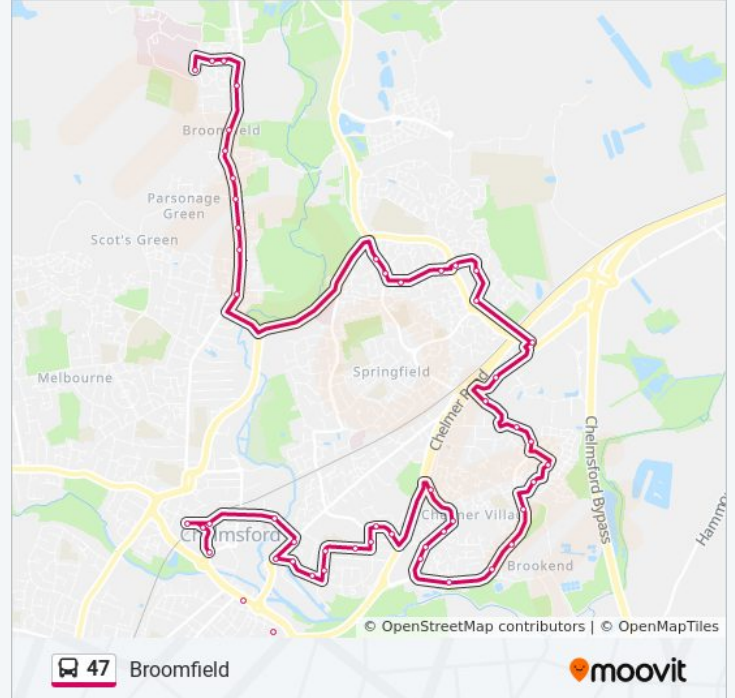

Mountbatten Way, North Springfield

Blacksmith Close, North Springfield

Skerry Rise, Chelmsford

Erick Avenue, Broomfield

Post Office Road, Broomfield

The Angel, Broomfield

New Road, Broomfield

Church Green, Broomfield

Jubilee Avenue, Broomfield

Butlers Farm, Broomfield

Searle Crescent, Broomfield

Ambulance Hq, Broomfield

Hospital, Broomfield

Direction: Chelmsford City Centre

9 stops

[VIEW LINE SCHEDULE](#)