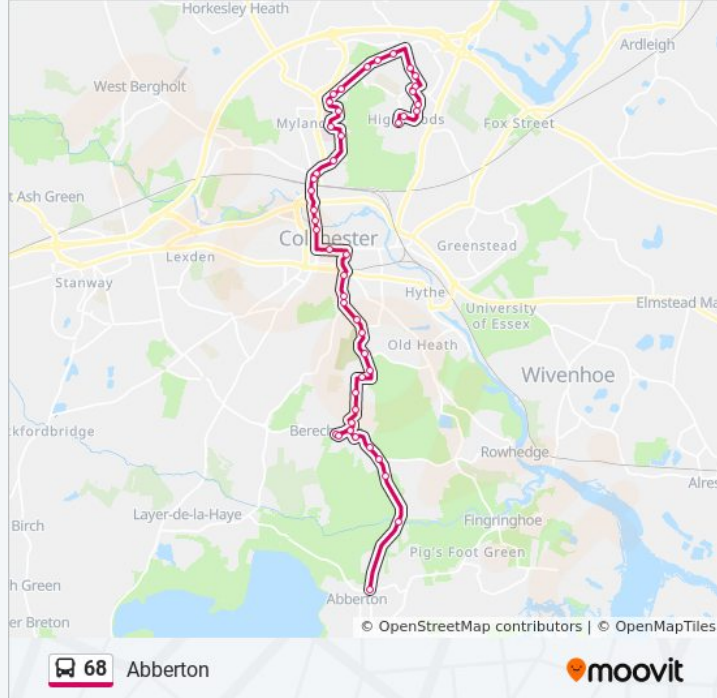

Bardfield Road, Monkwick

Lethe Grove, Monkwick

Lethe Grove, Monkwick

Wethersfield Road, Monkwick

Gosfield Road, Monkwick

The Cherry Tree, Blackheath

Weir Lane, Blackheath

Roman Hill House, Blackheath

Haye Lane, Abberton

Layer Road, Abberton

Direction: Colchester City Centre

38 stops

[VIEW LINE SCHEDULE](#)

High Street, West Mersea

Yorick Road, West Mersea

Barfield Rd, West Mersea